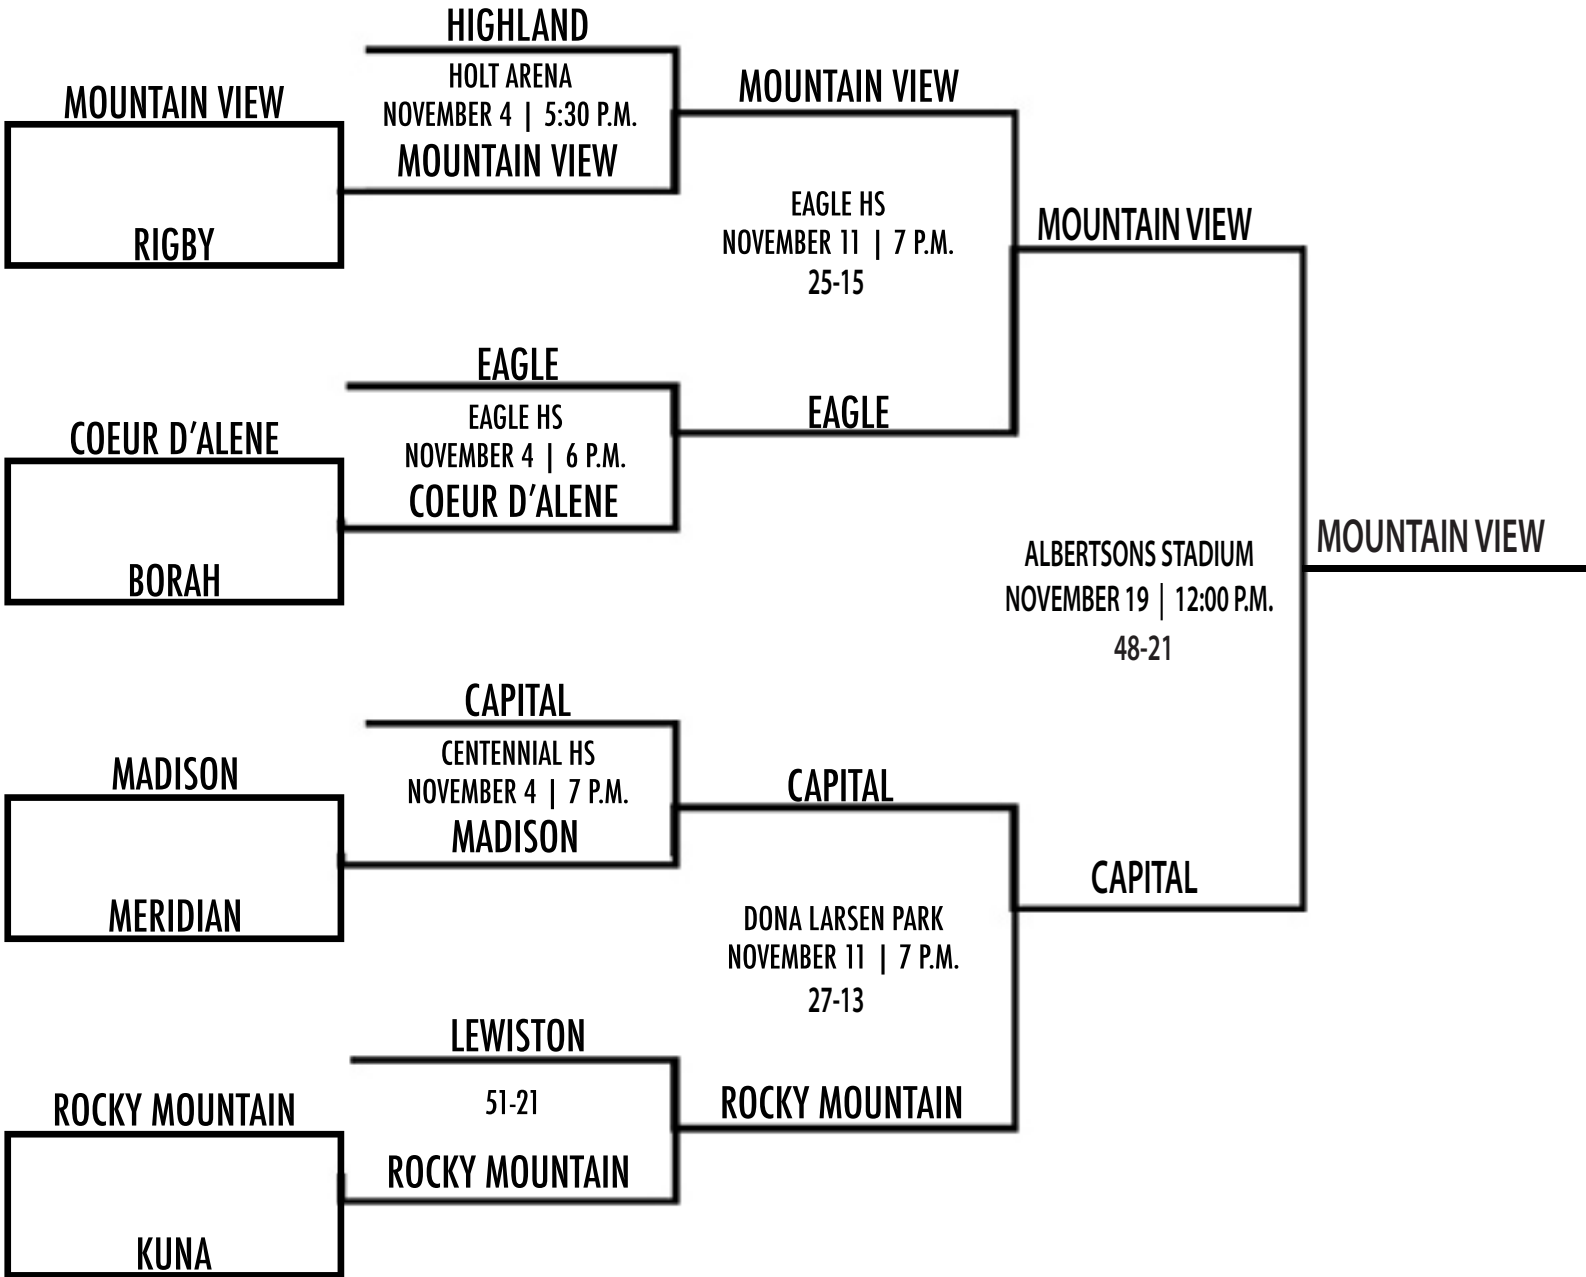

# 5A football

- |               |               |               |             |
|---------------|---------------|---------------|-------------|
| <u>north</u>  | <u>west a</u> | <u>west b</u> | <u>east</u> |
| COEUR D'ALENE | BOISE         | BORAH         | BONNEVILLE  |
| LEWISTON      | CAPITAL       | CENTENNIAL    | HIGHLAND    |
| LAKE CITY     | COLUMBIA      | EAGLE         | HILLCREST   |
| POST FALLS    | MERIDIAN      | KUNA          | MADISON     |
|               | MT. VIEW      | ROCKY MTN.    | RIGBY       |
|               | NAMPA         | TIMBERLINE    |             |