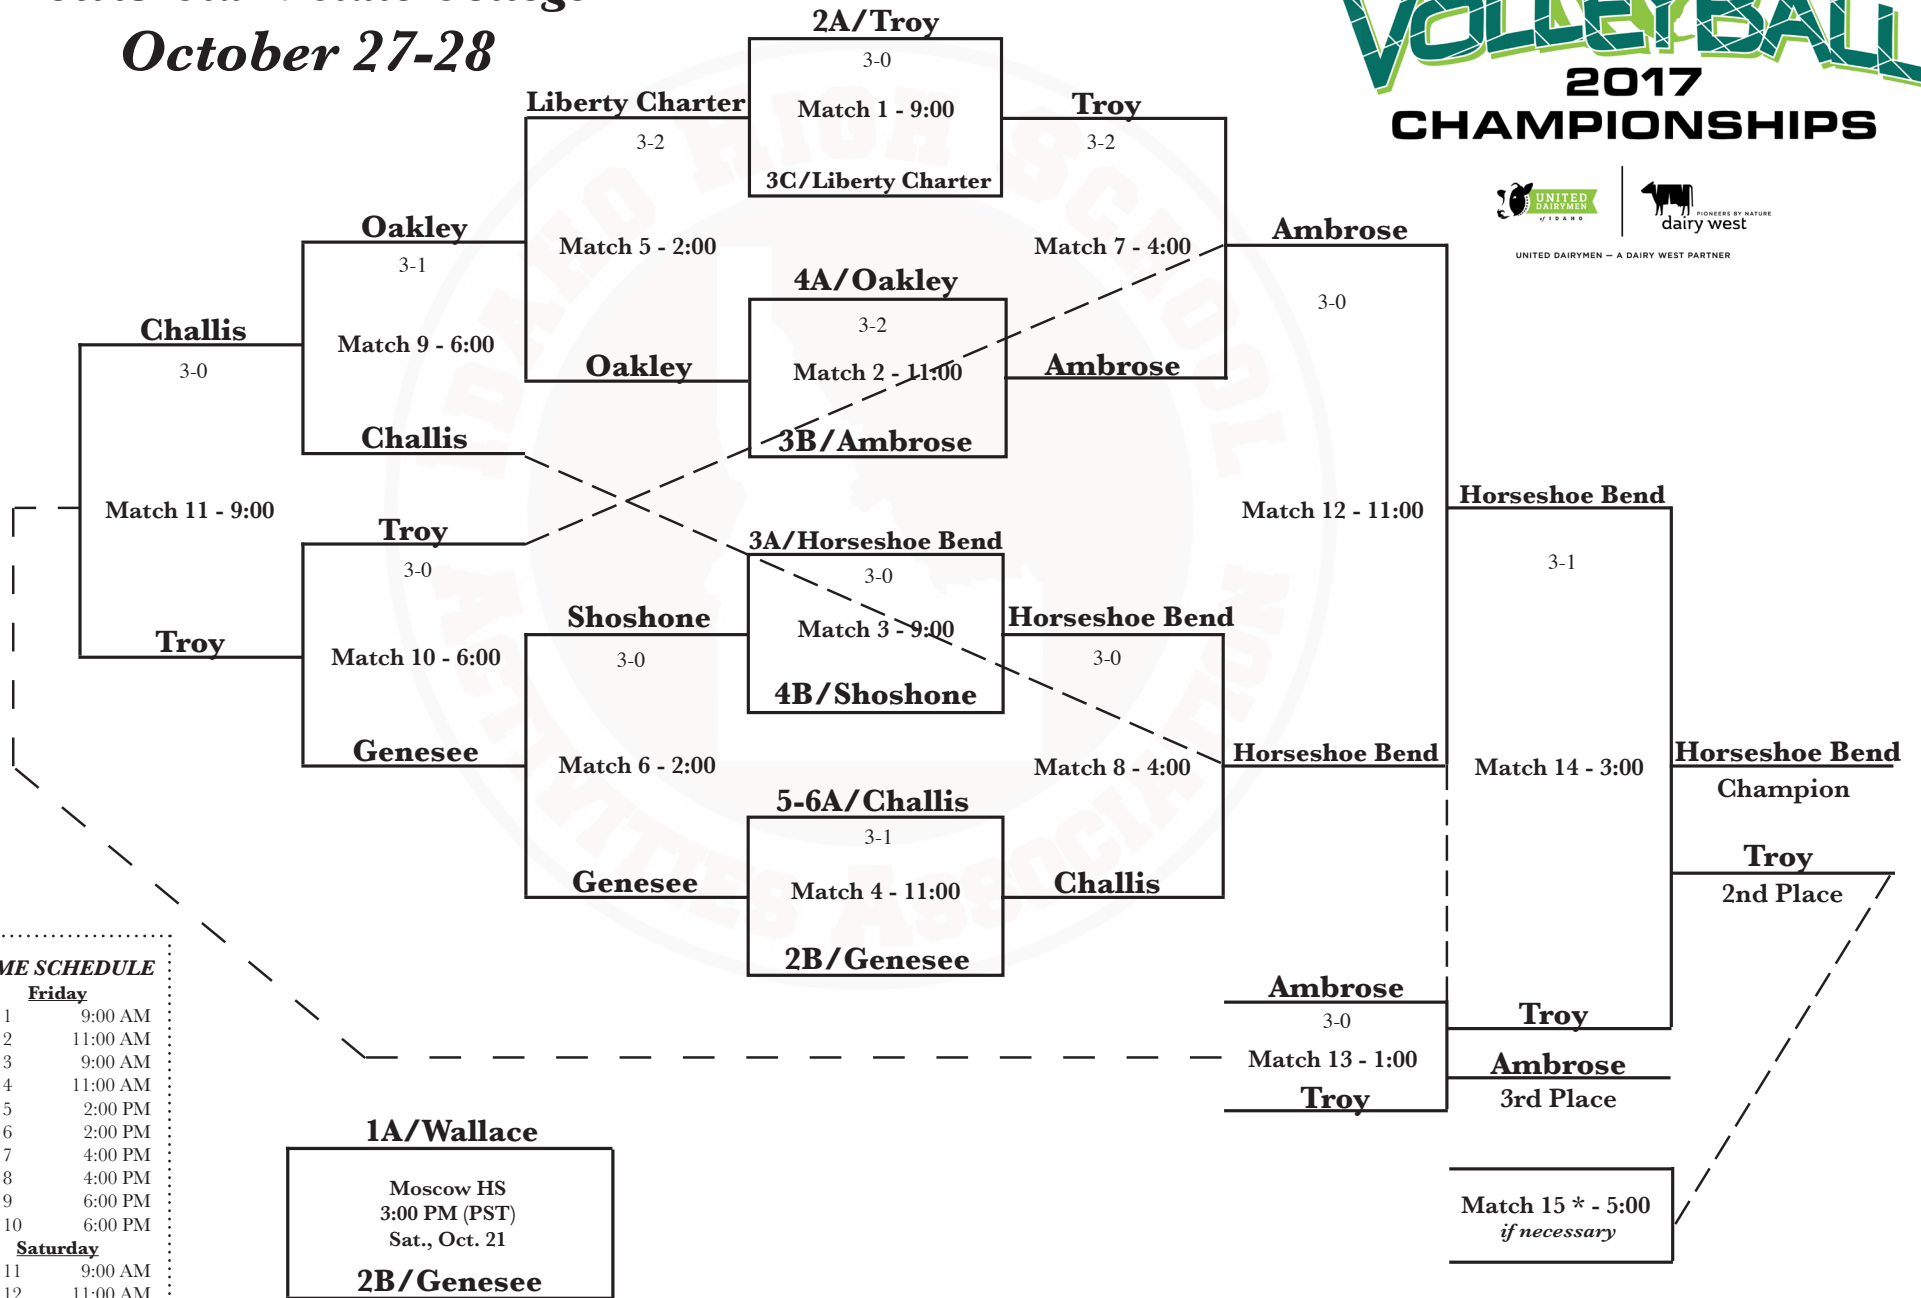

1A DI

Lewis-Clark State College

October 27-28

GAME SCHEDULE

Friday	
Match 1	9:00 AM
Match 2	11:00 AM
Match 3	9:00 AM
Match 4	11:00 AM
Match 5	2:00 PM
Match 6	2:00 PM
Match 7	4:00 PM
Match 8	4:00 PM
Match 9	6:00 PM
Match 10	6:00 PM
Saturday	
Match 11	9:00 AM
Match 12	11:00 AM
Match 13	1:00 PM
Match 14	3:00 PM
Match 15 *	5:00 PM

1A/Wallace

Moscow HS
3:00 PM (PST)
Sat., Oct. 21

2B/Genesee

State Play-In Match