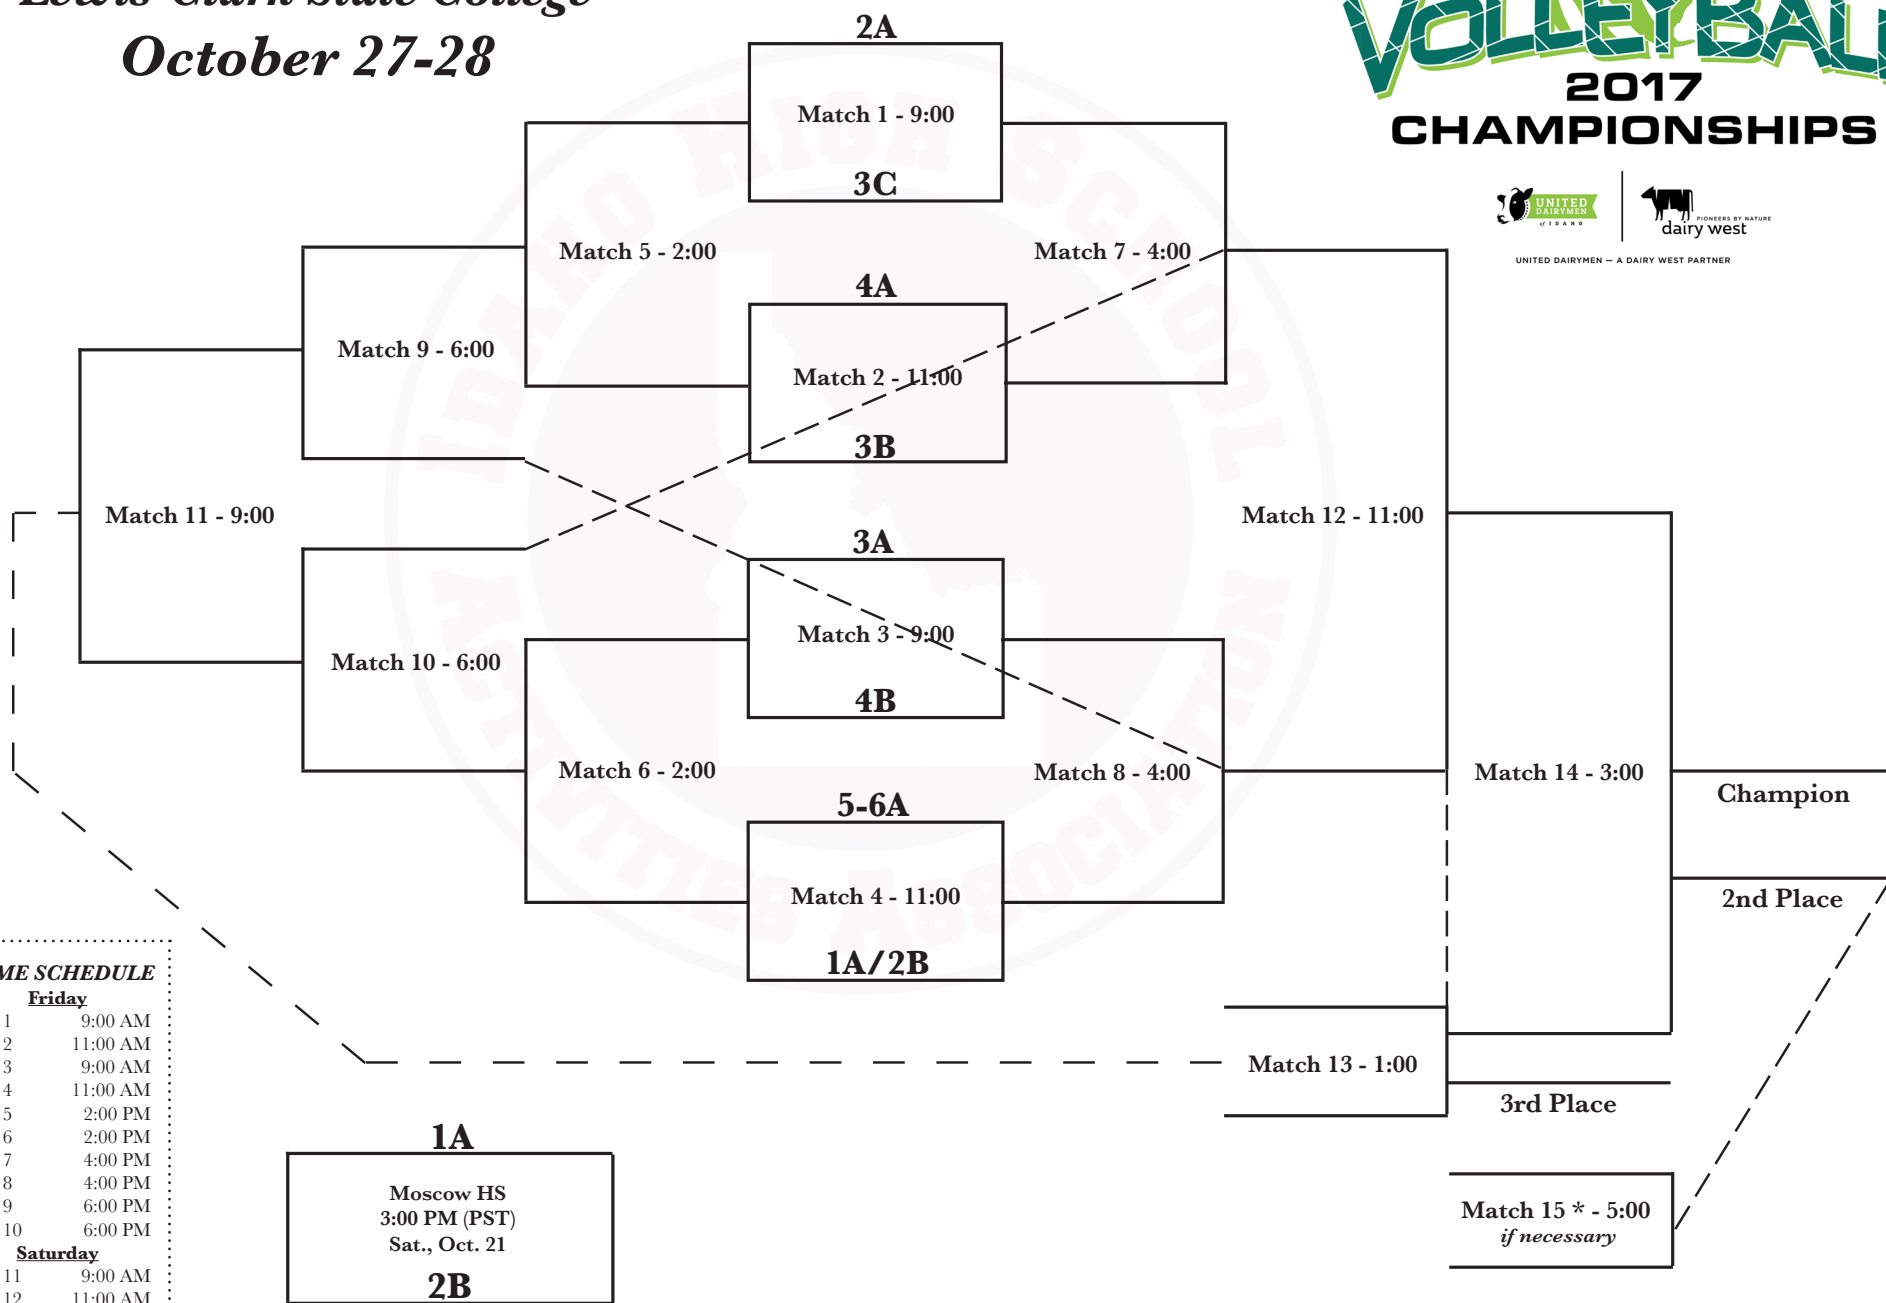

1A DI

Lewis-Clark State College

October 27-28

GAME SCHEDULE

Friday	
Match 1	9:00 AM
Match 2	11:00 AM
Match 3	9:00 AM
Match 4	11:00 AM
Match 5	2:00 PM
Match 6	2:00 PM
Match 7	4:00 PM
Match 8	4:00 PM
Match 9	6:00 PM
Match 10	6:00 PM
Saturday	
Match 11	9:00 AM
Match 12	11:00 AM
Match 13	1:00 PM
Match 14	3:00 PM
Match 15 *	5:00 PM

1A
 Moscow HS
 3:00 PM (PST)
 Sat., Oct. 21
2B

State Play-In Match

Champion

2nd Place

3rd Place

Match 15 * - 5:00
if necessary