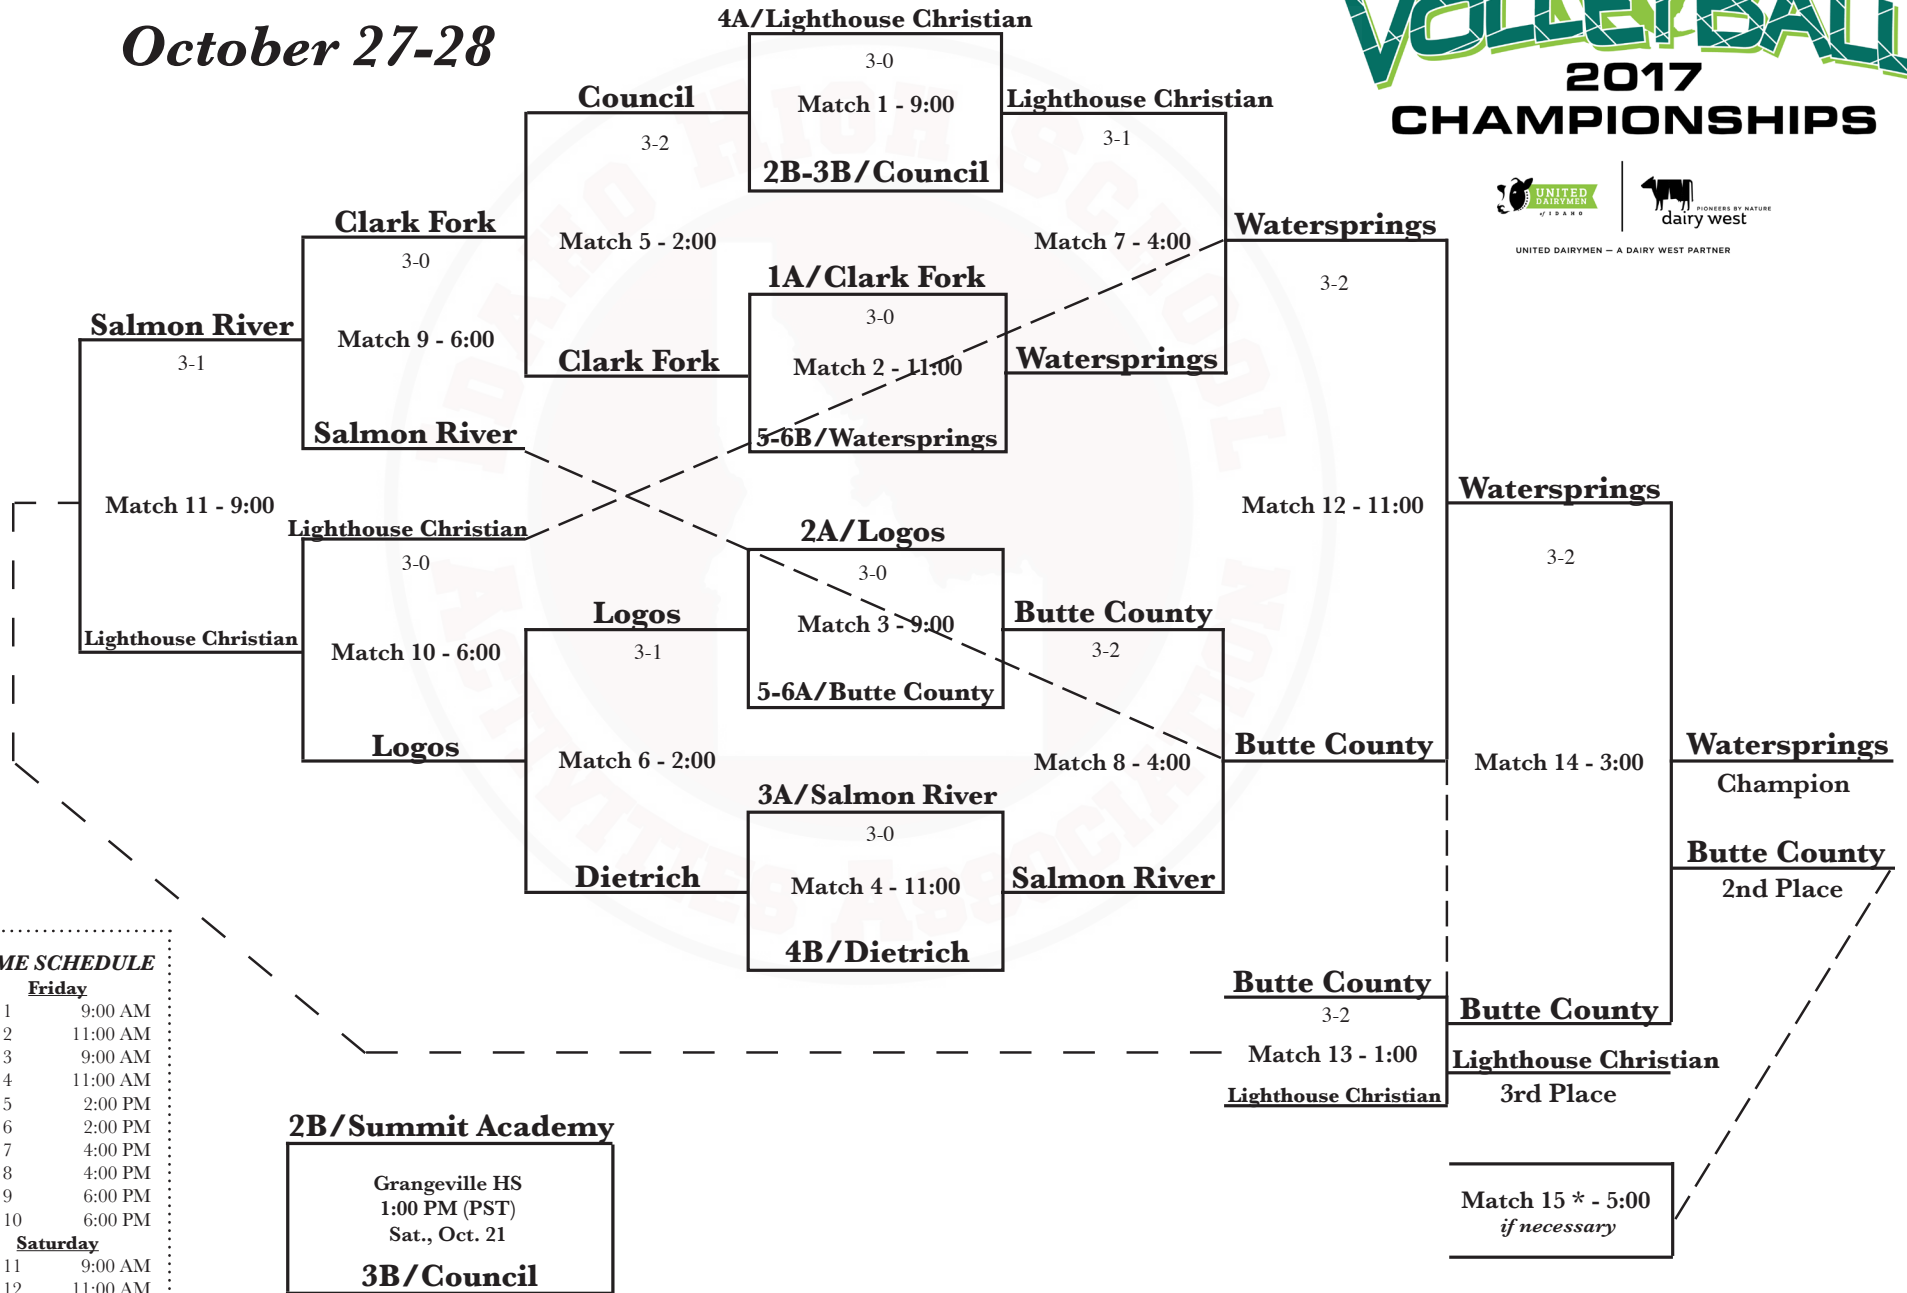

1A DII

Lewiston HS

October 27-28

GAME SCHEDULE

Friday

Match 1	9:00 AM
Match 2	11:00 AM
Match 3	9:00 AM
Match 4	11:00 AM
Match 5	2:00 PM
Match 6	2:00 PM
Match 7	4:00 PM
Match 8	4:00 PM
Match 9	6:00 PM
Match 10	6:00 PM

Saturday

Match 11	9:00 AM
Match 12	11:00 AM
Match 13	1:00 PM
Match 14	3:00 PM
Match 15 *	5:00 PM

2B/Summit Academy
Grangeville HS
1:00 PM (PST)
Sat., Oct. 21
3B/Council
State Play-In Match