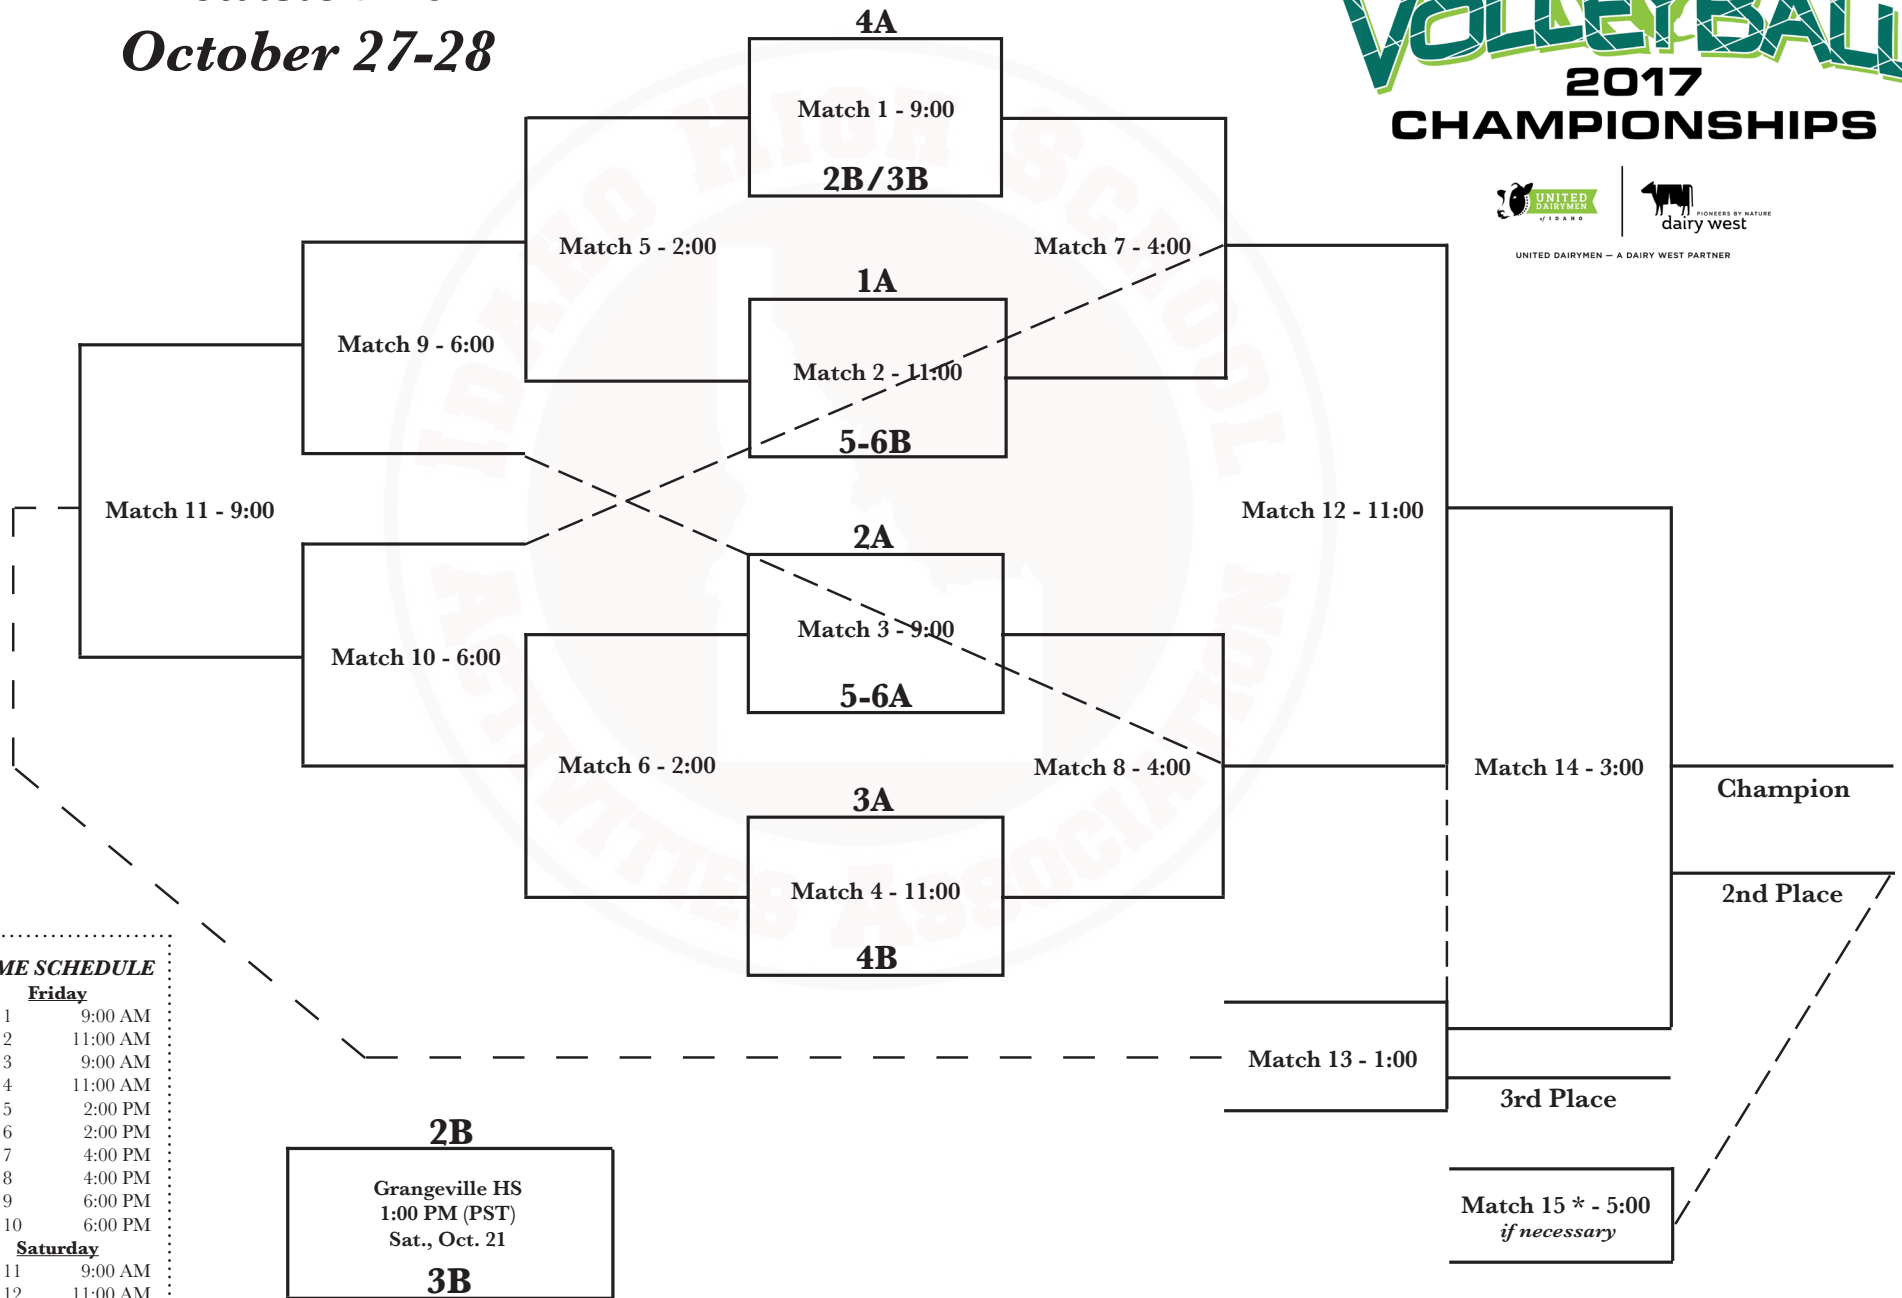

1A DII

Lewiston HS

October 27-28

GAME SCHEDULE

Friday	
Match 1	9:00 AM
Match 2	11:00 AM
Match 3	9:00 AM
Match 4	11:00 AM
Match 5	2:00 PM
Match 6	2:00 PM
Match 7	4:00 PM
Match 8	4:00 PM
Match 9	6:00 PM
Match 10	6:00 PM
Saturday	
Match 11	9:00 AM
Match 12	11:00 AM
Match 13	1:00 PM
Match 14	3:00 PM
Match 15 *	5:00 PM

2B

Grangeville HS
1:00 PM (PST)
Sat., Oct. 21

3B

State Play-In Match