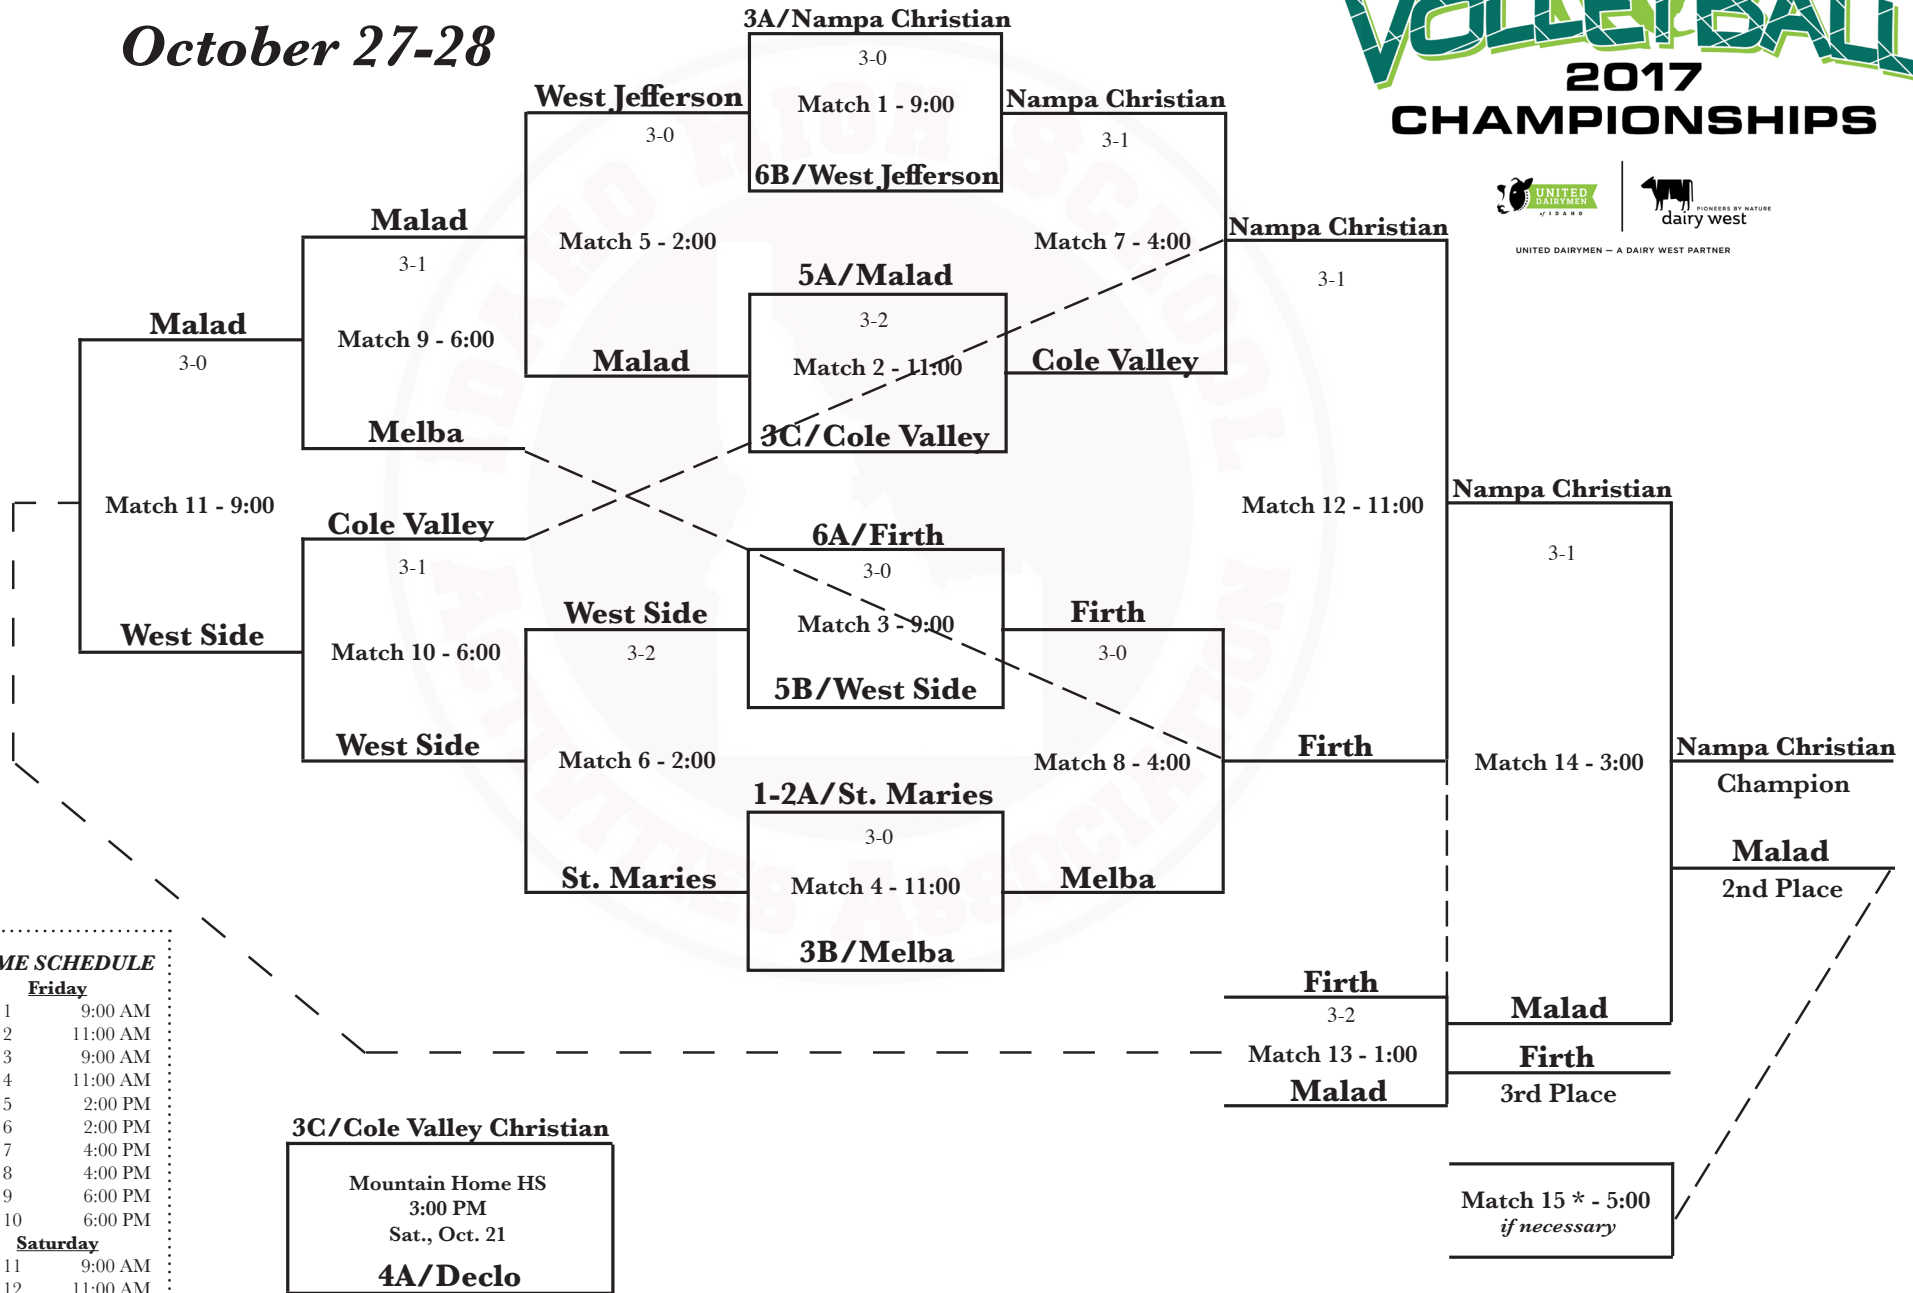

2A

Lakeland HS
October 27-28

GAME SCHEDULE

Friday

- Match 1 9:00 AM
- Match 2 11:00 AM
- Match 3 9:00 AM
- Match 4 11:00 AM
- Match 5 2:00 PM
- Match 6 2:00 PM
- Match 7 4:00 PM
- Match 8 4:00 PM
- Match 9 6:00 PM
- Match 10 6:00 PM

Saturday

- Match 11 9:00 AM
- Match 12 11:00 AM
- Match 13 1:00 PM
- Match 14 3:00 PM
- Match 15 * 5:00 PM

3C/Cole Valley Christian

Mountain Home HS
3:00 PM
Sat., Oct. 21

4A/Declo

State Play-In Match