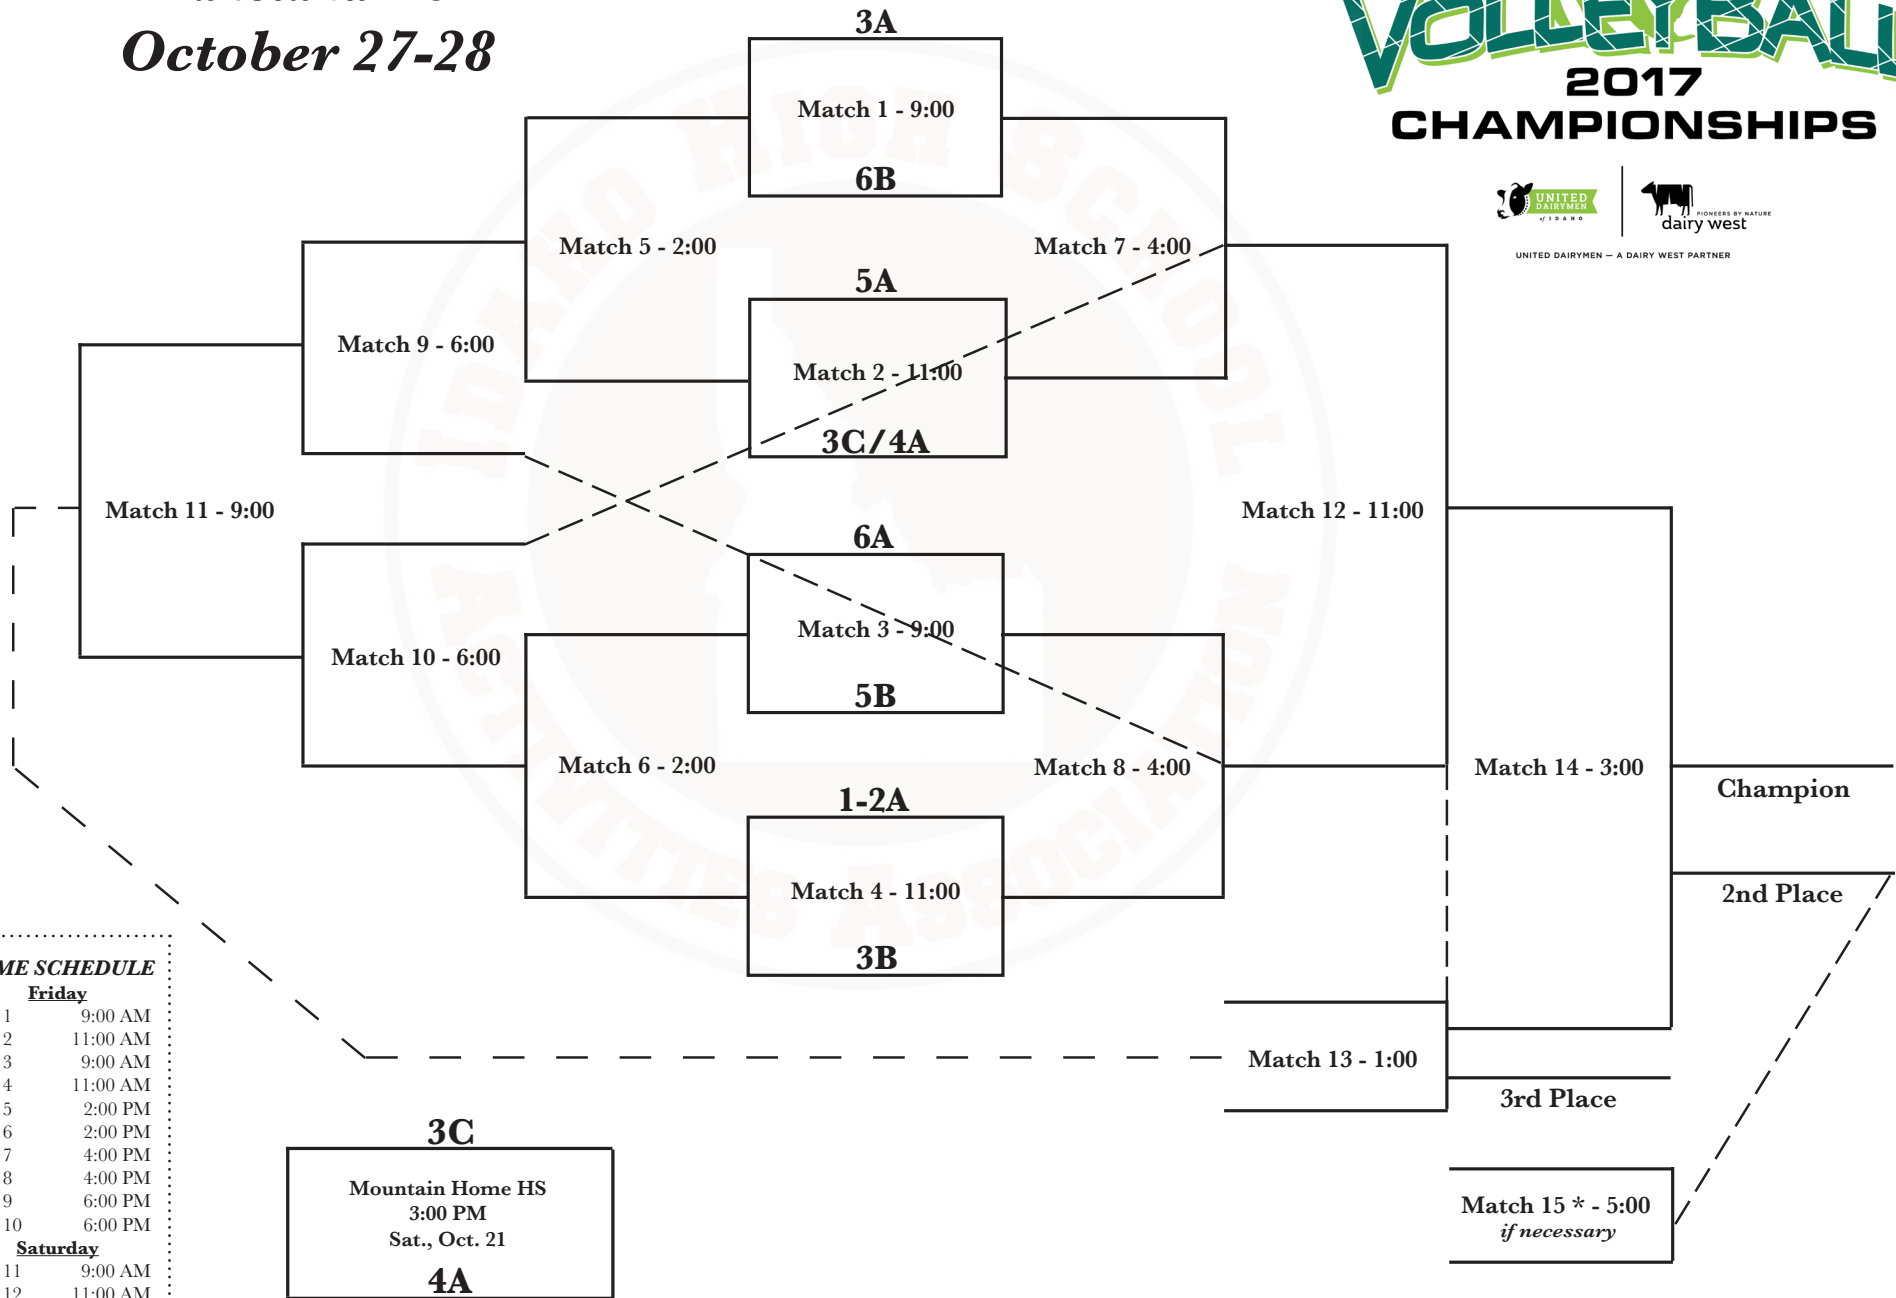

2A

Lakeland HS
October 27-28

GAME SCHEDULE

Friday	
Match 1	9:00 AM
Match 2	11:00 AM
Match 3	9:00 AM
Match 4	11:00 AM
Match 5	2:00 PM
Match 6	2:00 PM
Match 7	4:00 PM
Match 8	4:00 PM
Match 9	6:00 PM
Match 10	6:00 PM
Saturday	
Match 11	9:00 AM
Match 12	11:00 AM
Match 13	1:00 PM
Match 14	3:00 PM
Match 15 *	5:00 PM

3C
Mountain Home HS
3:00 PM
Sat., Oct. 21
4A

State Play-In Match