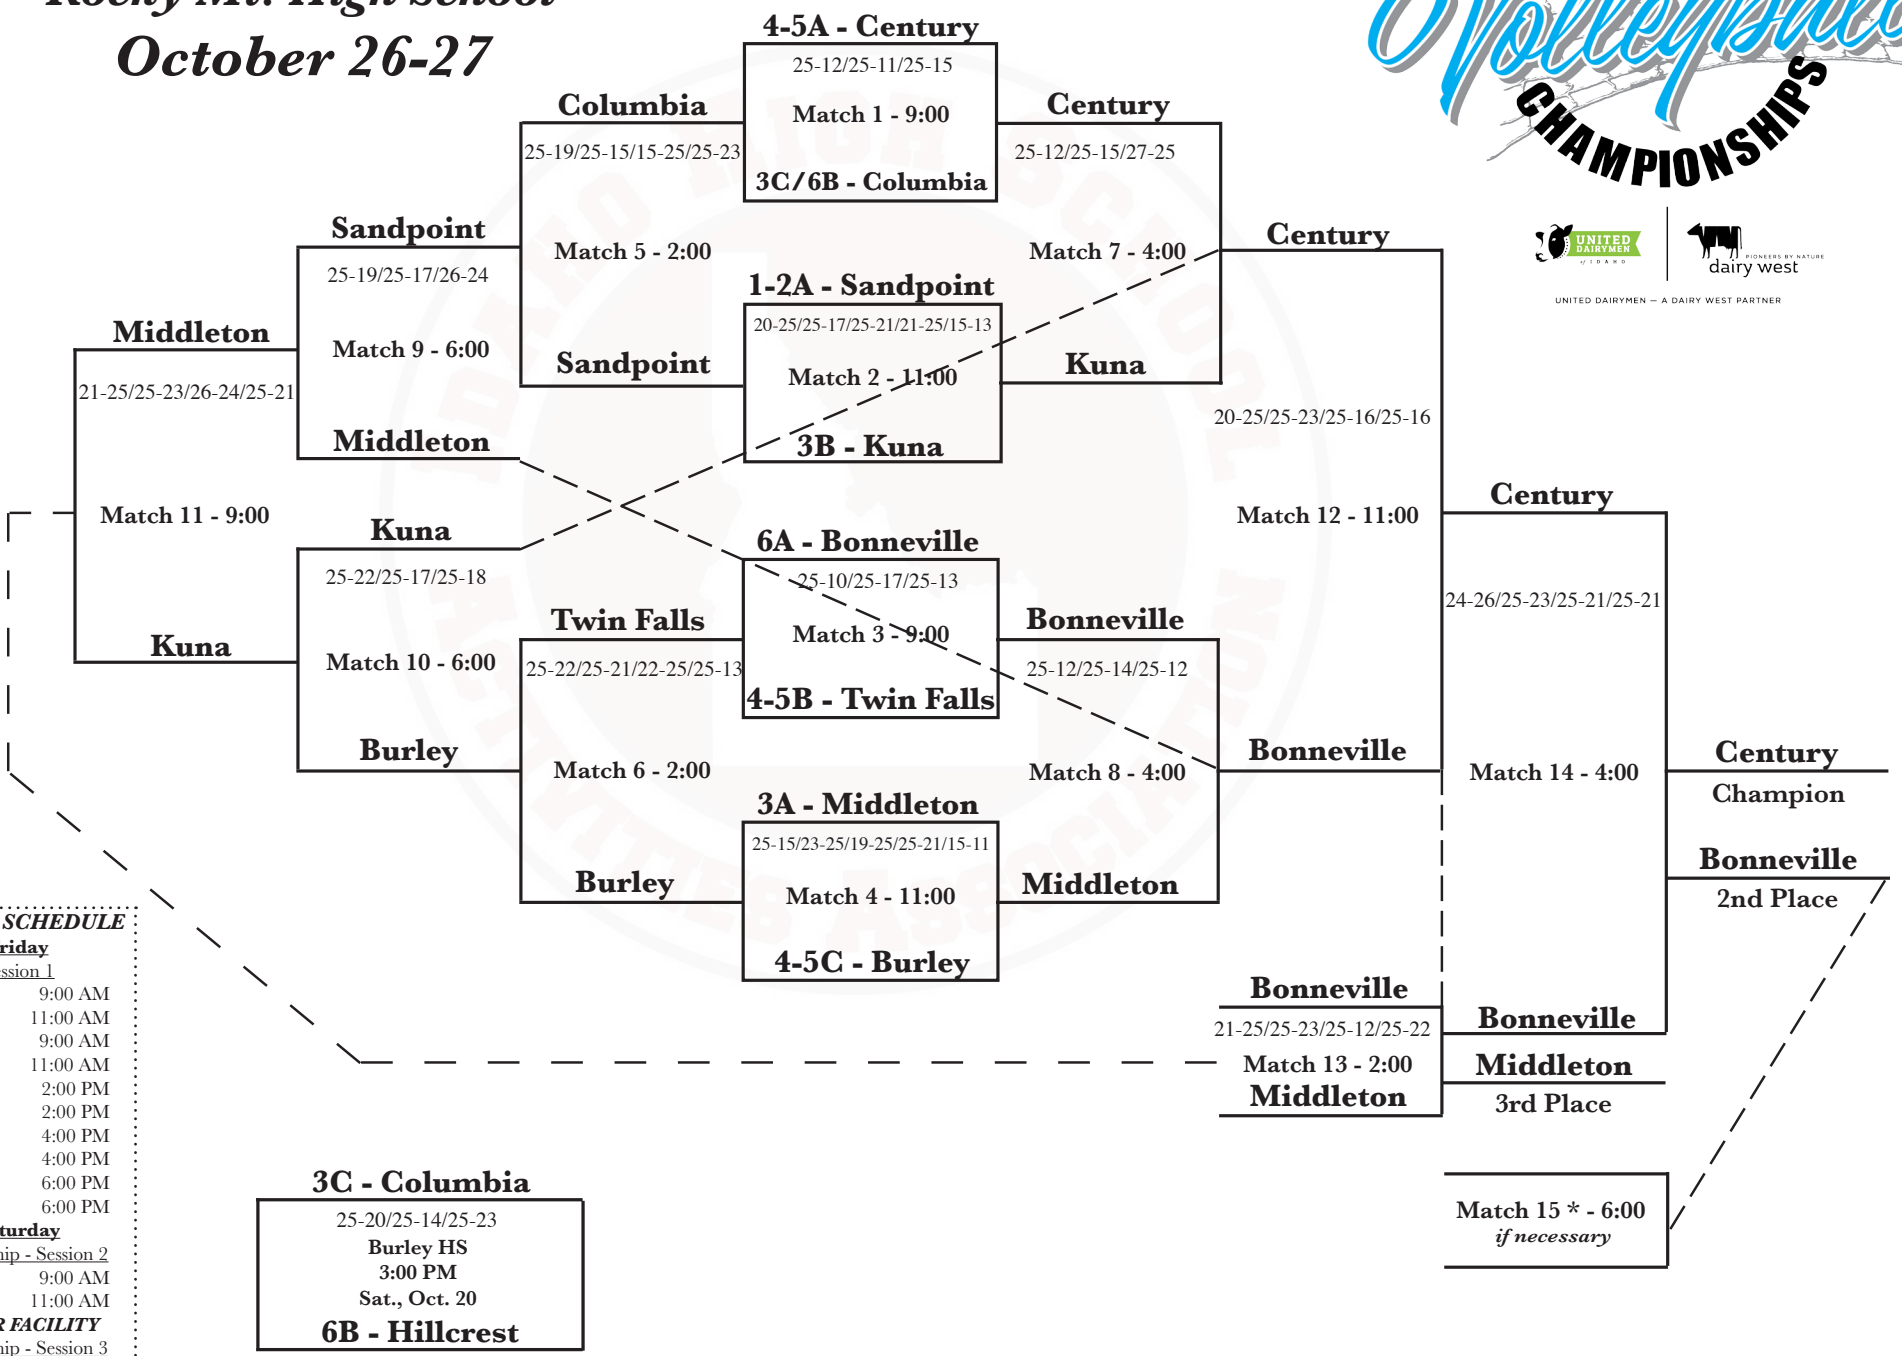

4A

Rocky Mt. High School

October 26-27

MATCH SCHEDULE

Friday
Session 1

Match 1	9:00 AM
Match 2	11:00 AM
Match 3	9:00 AM
Match 4	11:00 AM
Match 5	2:00 PM
Match 6	2:00 PM
Match 7	4:00 PM
Match 8	4:00 PM
Match 9	6:00 PM
Match 10	6:00 PM

Saturday
Championship - Session 2

Match 11	9:00 AM
Match 12	11:00 AM

CLEAR FACILITY
Championship - Session 3

Match 13	2:00 PM
Match 14	4:00 PM
Match 15 *	6:00 PM