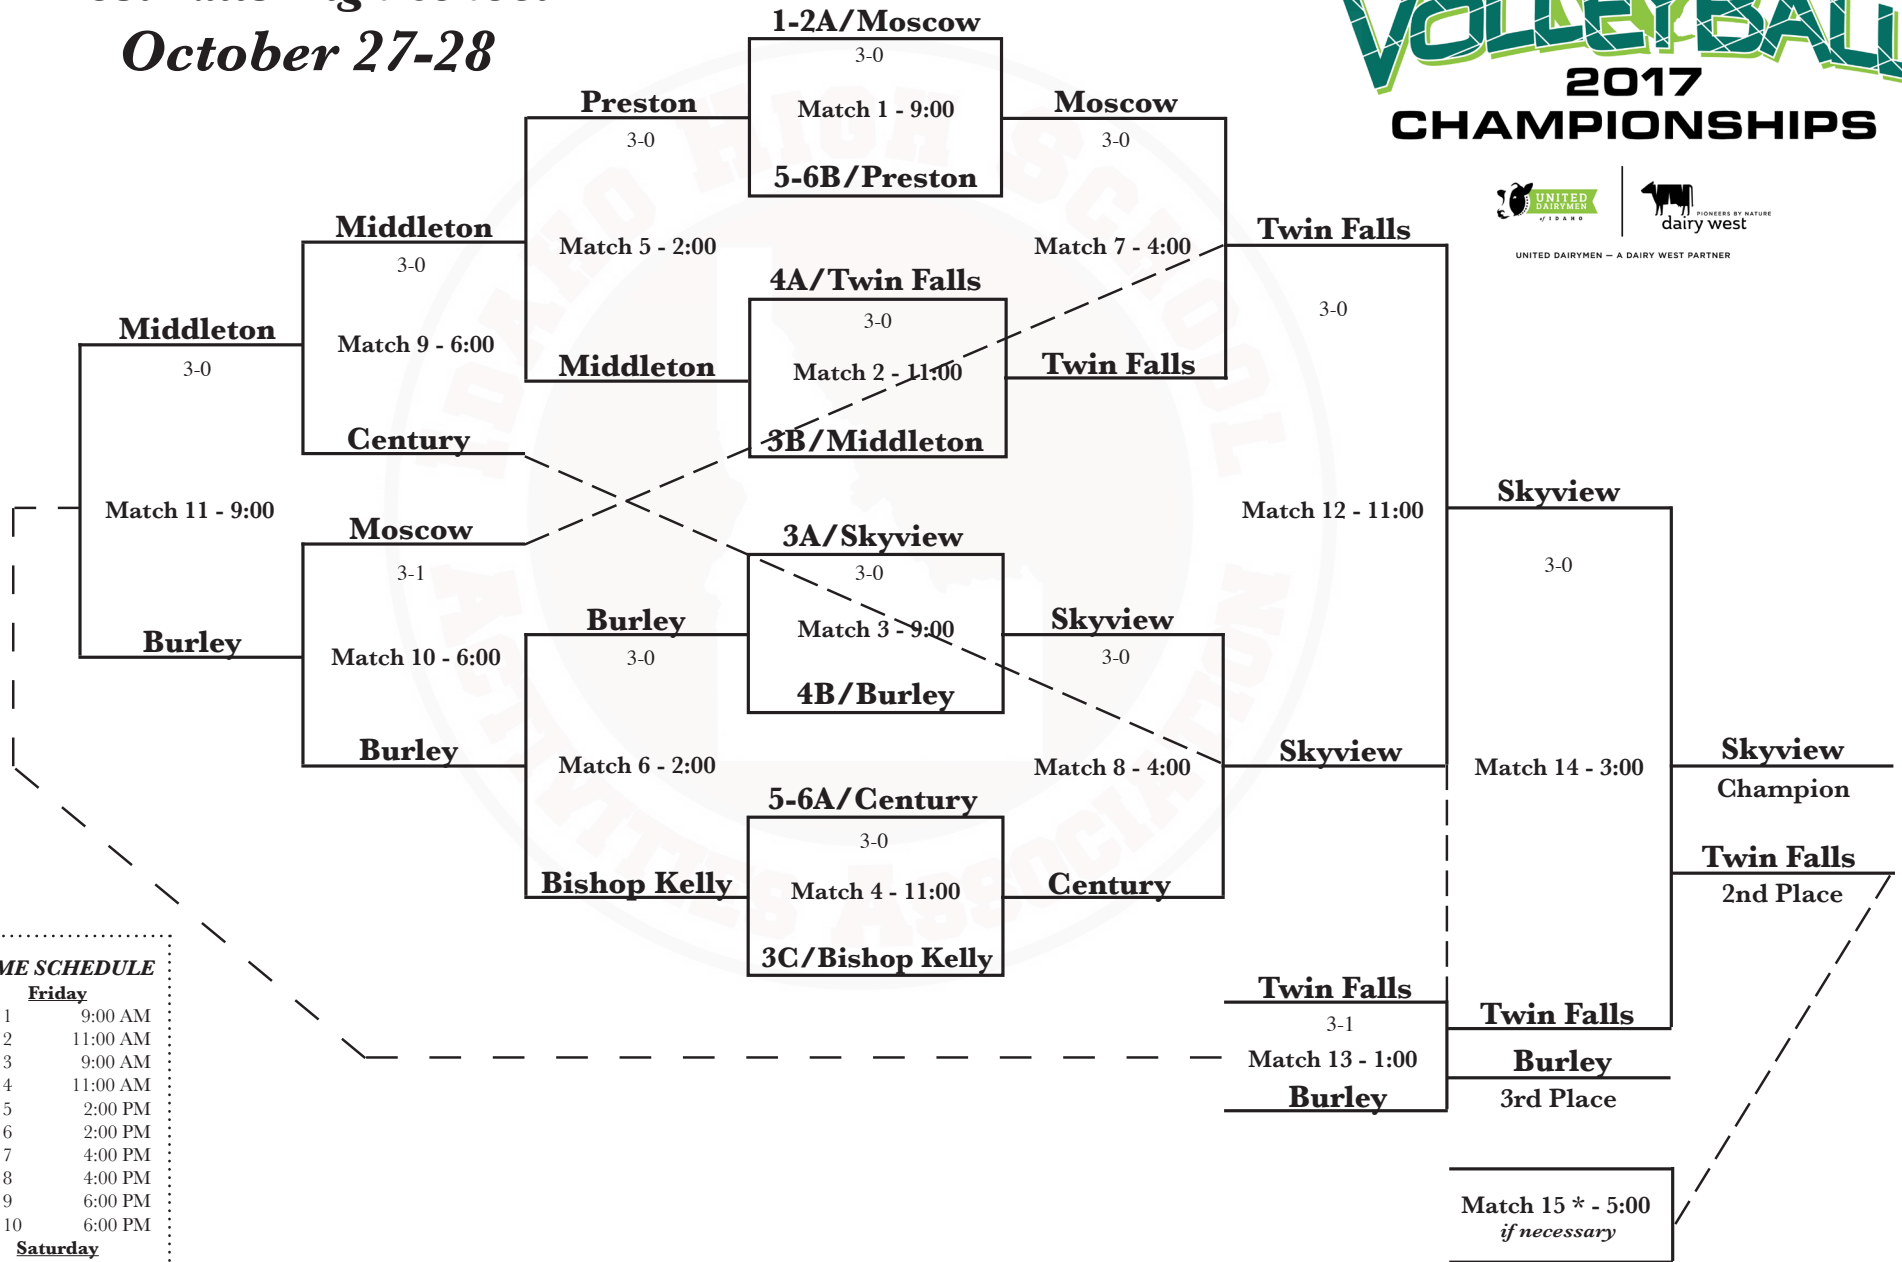

4A

Post Falls High School

October 27-28

GAME SCHEDULE

Friday	
Match 1	9:00 AM
Match 2	11:00 AM
Match 3	9:00 AM
Match 4	11:00 AM
Match 5	2:00 PM
Match 6	2:00 PM
Match 7	4:00 PM
Match 8	4:00 PM
Match 9	6:00 PM
Match 10	6:00 PM
Saturday	
Match 11	9:00 AM
Match 12	11:00 AM
Match 13	1:00 PM
Match 14	3:00 PM
Match 15 *	5:00 PM