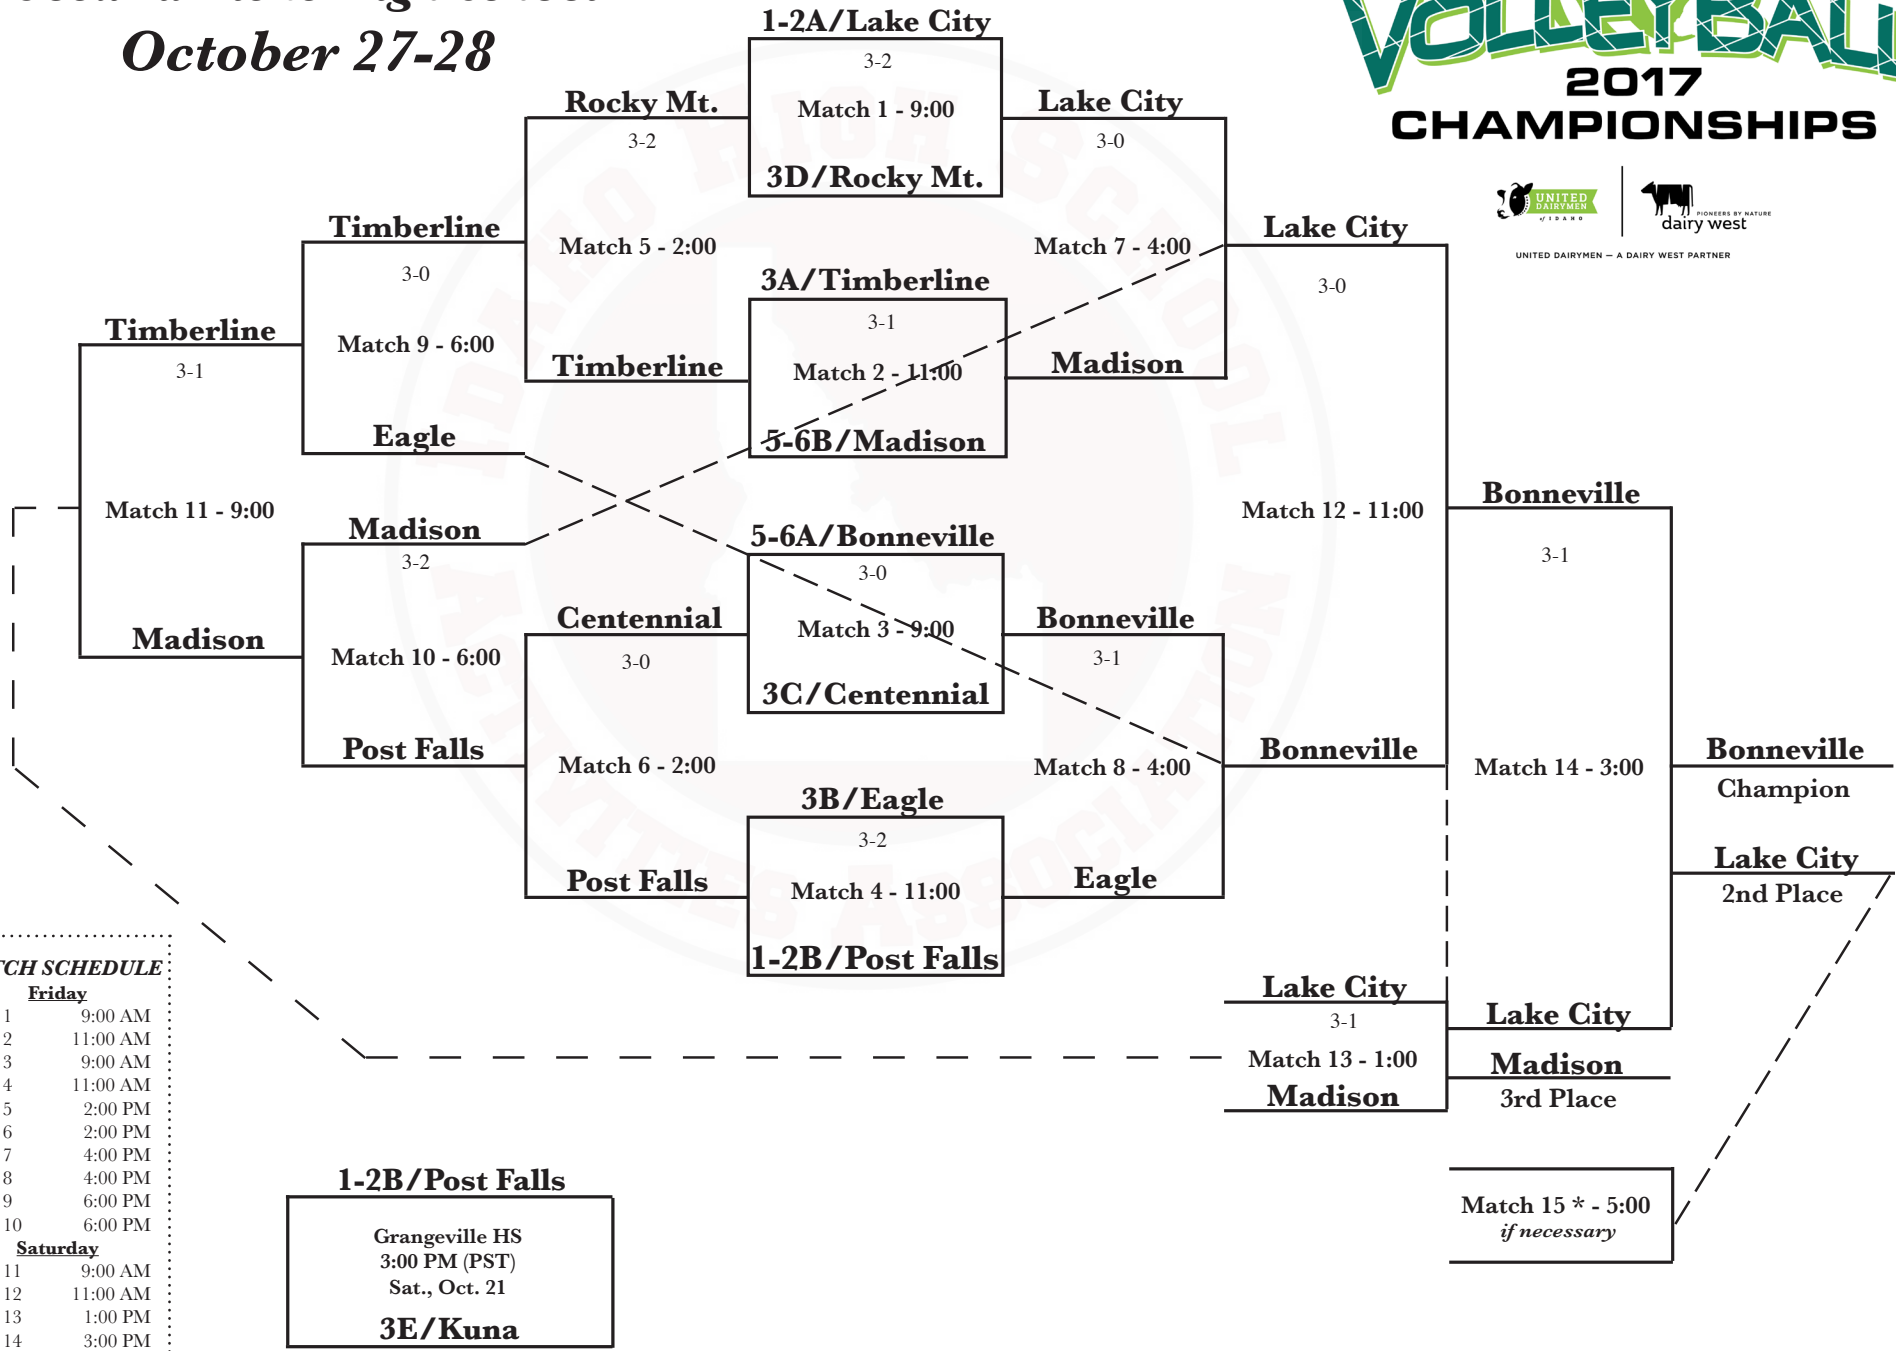

5A

Coeur d'Alene High School October 27-28

MATCH SCHEDULE

Friday	
Match 1	9:00 AM
Match 2	11:00 AM
Match 3	9:00 AM
Match 4	11:00 AM
Match 5	2:00 PM
Match 6	2:00 PM
Match 7	4:00 PM
Match 8	4:00 PM
Match 9	6:00 PM
Match 10	6:00 PM
Saturday	
Match 11	9:00 AM
Match 12	11:00 AM
Match 13	1:00 PM
Match 14	3:00 PM
Match 15 *	5:00 PM

1-2B/Post Falls
Grangeville HS
3:00 PM (PST)
Sat., Oct. 21
3E/Kuna

State Play-In Match