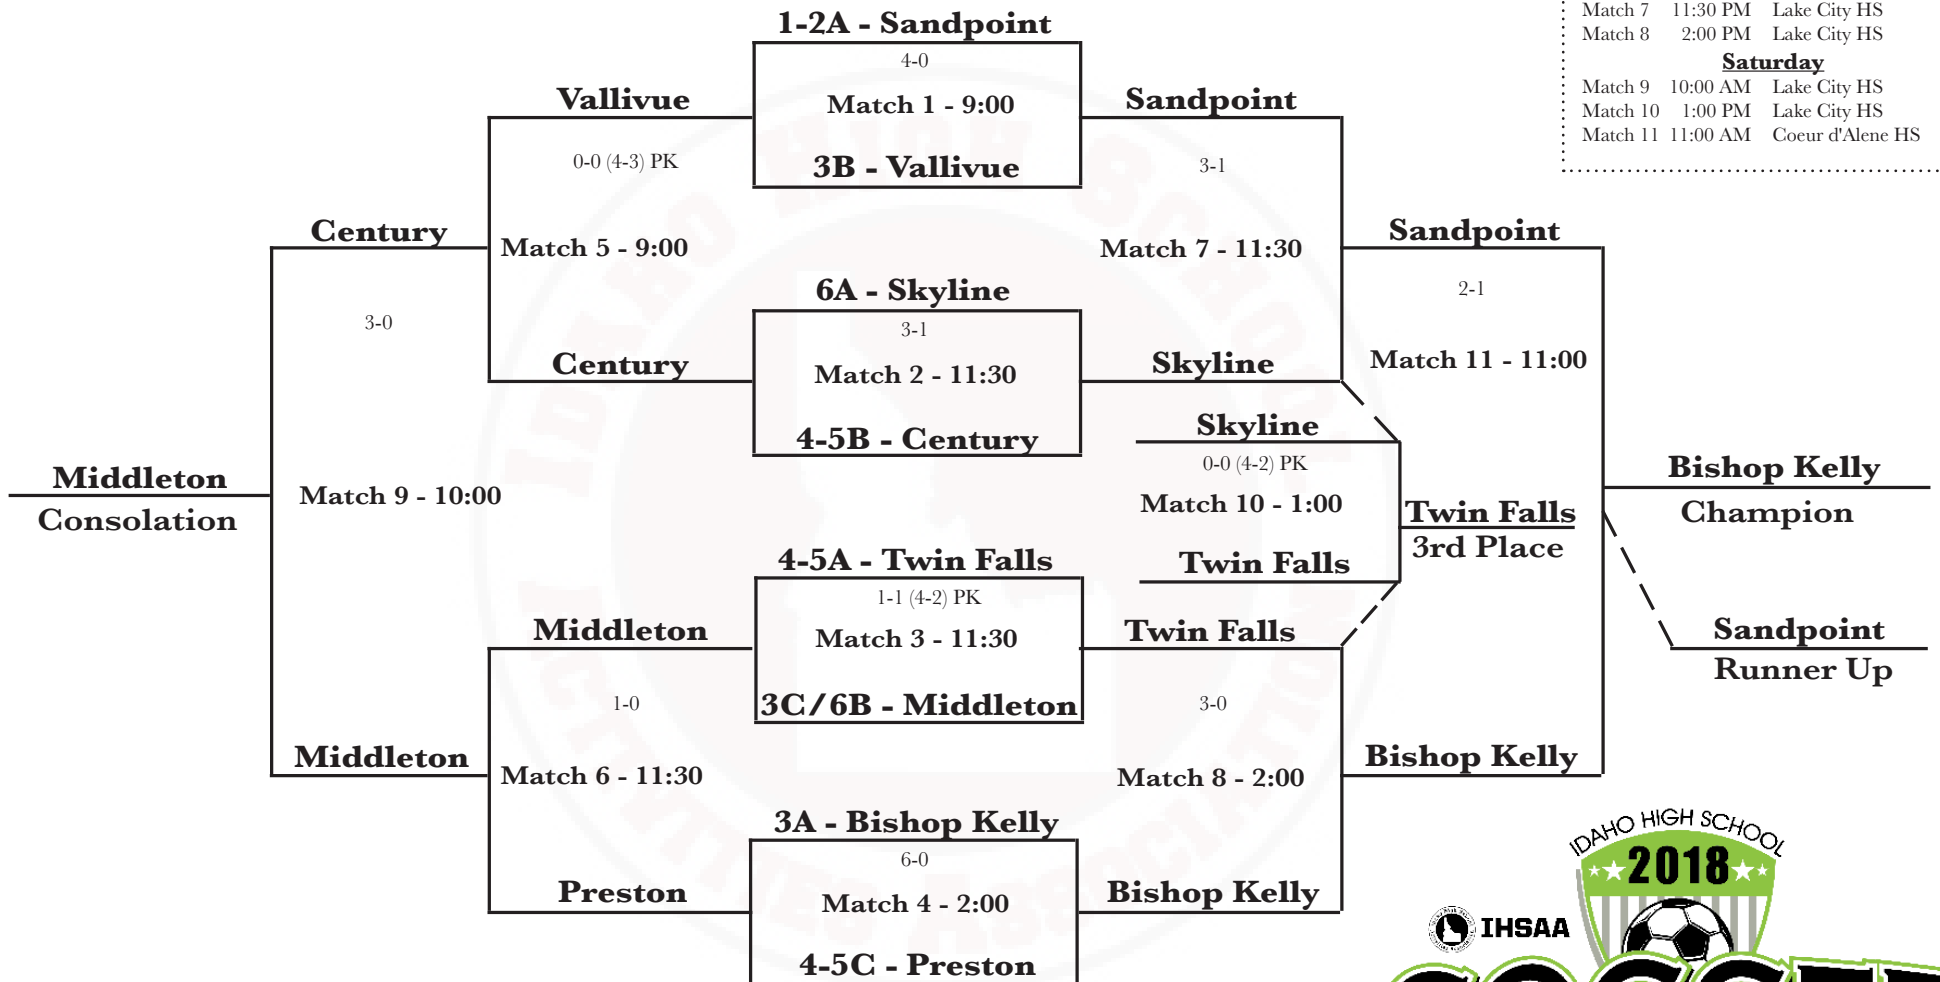

4A Girls

Lake City/CDA HS

October 18-20

MATCH SCHEDULE

Thursday

- Match 1 9:00 AM Lake City HS
- Match 2 11:30 AM Lake City HS
- Match 3 11:30 PM Coeur d'Alene HS
- Match 4 2:00 PM Lake City HS

Friday

- Match 5 9:00 AM Lake City HS
- Match 6 11:30 AM Coeur d'Alene HS
- Match 7 11:30 PM Lake City HS
- Match 8 2:00 PM Lake City HS

Saturday

- Match 9 10:00 AM Lake City HS
- Match 10 1:00 PM Lake City HS
- Match 11 11:00 AM Coeur d'Alene HS

3C - Middleton
Canyon Ridge HS
3:00 pm
Saturday, Oct. 13 2-1
6B - Bonneville

State Play-In Match