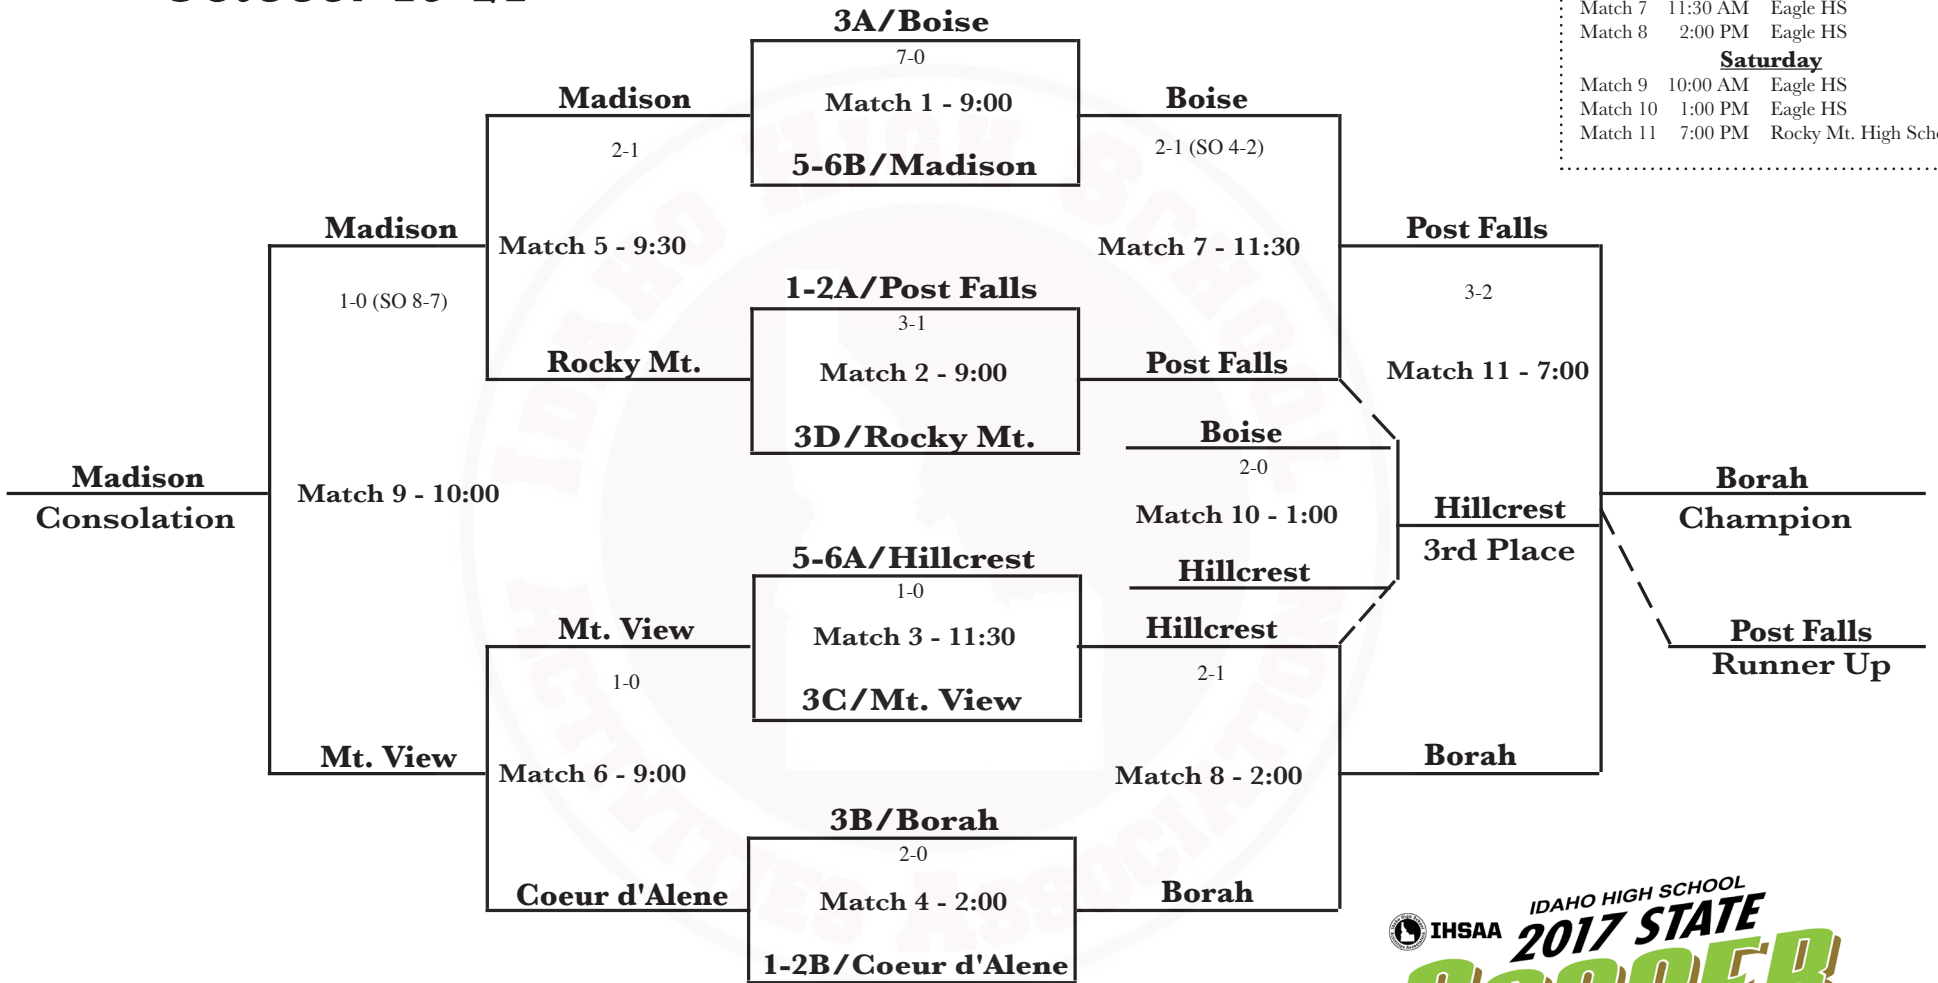

5A Boys Eagle/Rocky Mt. HS October 19-21

MATCH SCHEDULE

Thursday

- Match 1 9:00 AM Eagle HS
- Match 2 9:00 AM Rocky Mt. HS
- Match 3 11:30 AM Eagle HS
- Match 4 2:00 PM Eagle HS

Friday

- Match 5 9:30 AM Eagle HS
- Match 6 9:00 AM Rocky Mt. HS
- Match 7 11:30 AM Eagle HS
- Match 8 2:00 PM Eagle HS

Saturday

- Match 9 10:00 AM Eagle HS
- Match 10 1:00 PM Eagle HS
- Match 11 7:00 PM Rocky Mt. High School

1-2B/Coeur d'Alene

Lewiston HS
11:00 am (PST)
Oct. 14

3E/Timberline

State Play-In Match

UNITED DAIRYMEN - A DAIRY WEST PARTNER