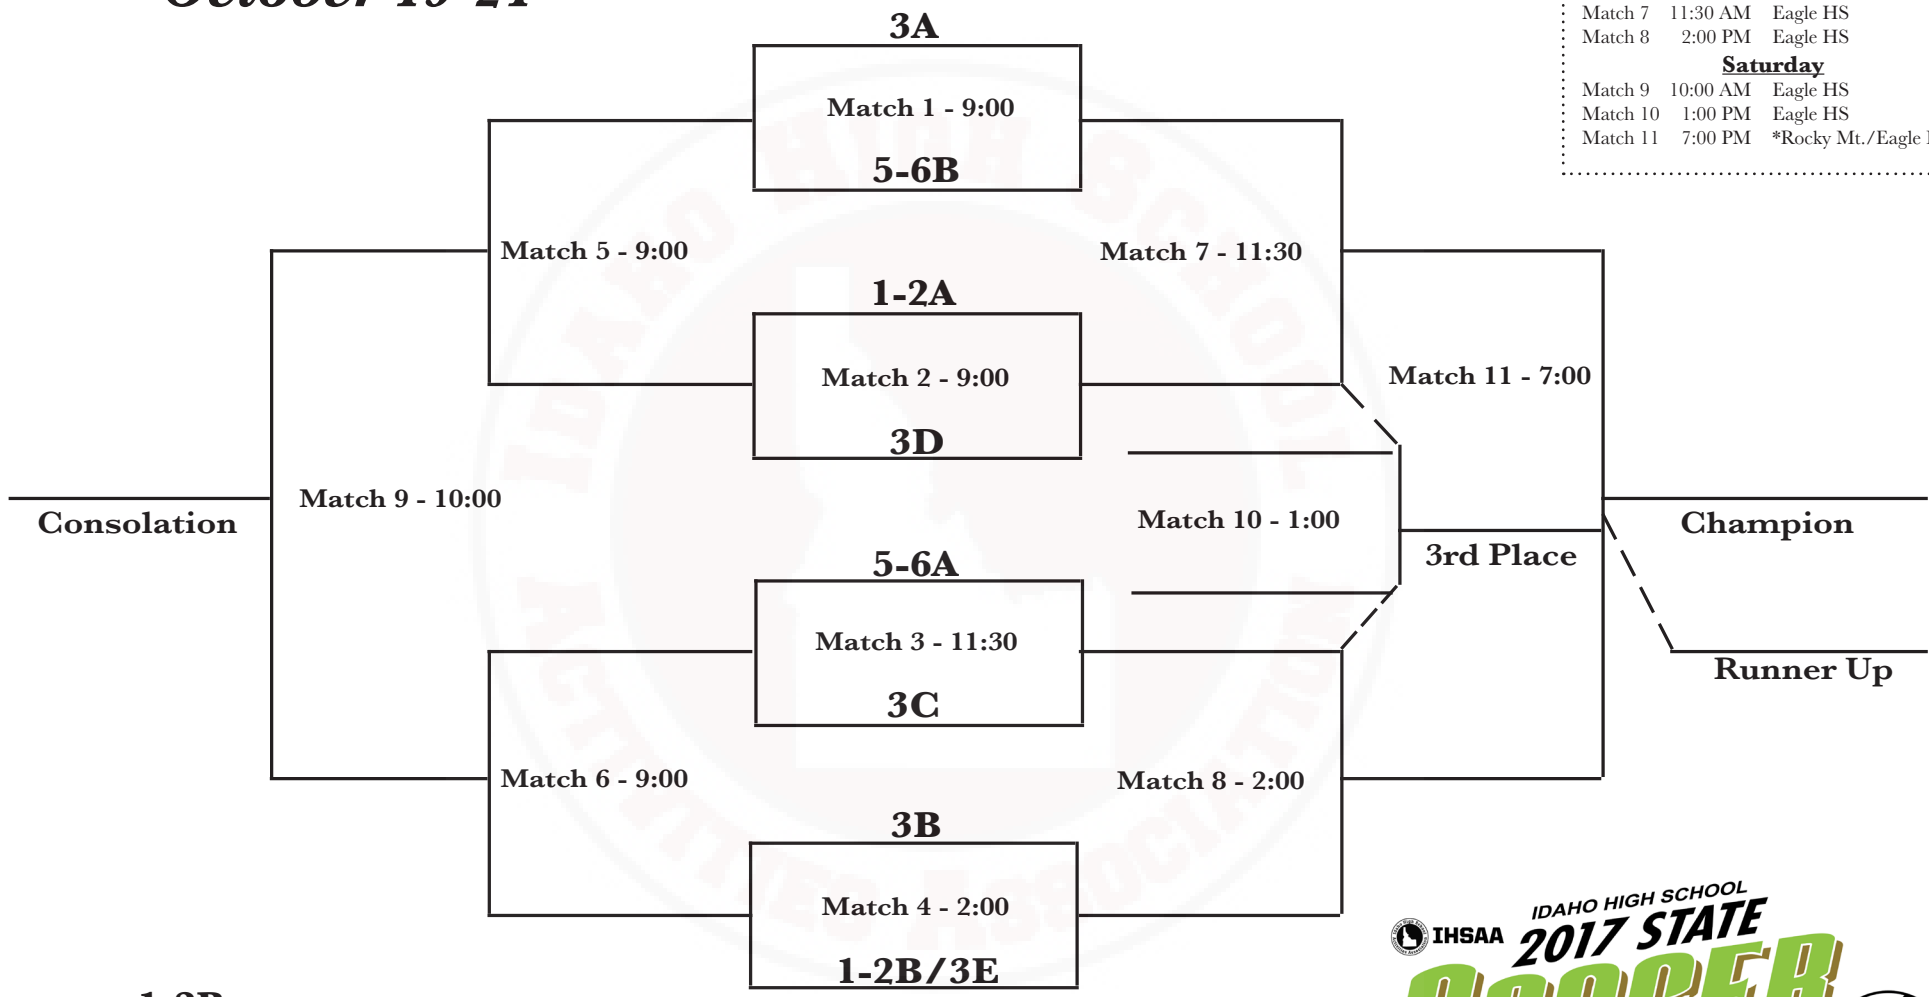

5A Boys Eagle/Rocky Mt. HS October 19-21

MATCH SCHEDULE

Thursday

Match 1 9:00 AM Eagle HS
 Match 2 9:00 AM Rocky Mt. HS
 Match 3 11:30 AM Eagle HS
 Match 4 2:00 PM Eagle HS

Friday

Match 5 9:00 AM Eagle HS
 Match 6 9:00 AM Rocky Mt. HS
 Match 7 11:30 AM Eagle HS
 Match 8 2:00 PM Eagle HS

Saturday

Match 9 10:00 AM Eagle HS
 Match 10 1:00 PM Eagle HS
 Match 11 7:00 PM *Rocky Mt./Eagle HS

1-2B
 Lewiston HS*
 * Moscow HS if Lewiston is 1/2B
 11:00 am (PST)
 Oct. 14
3E

State Play-In Match