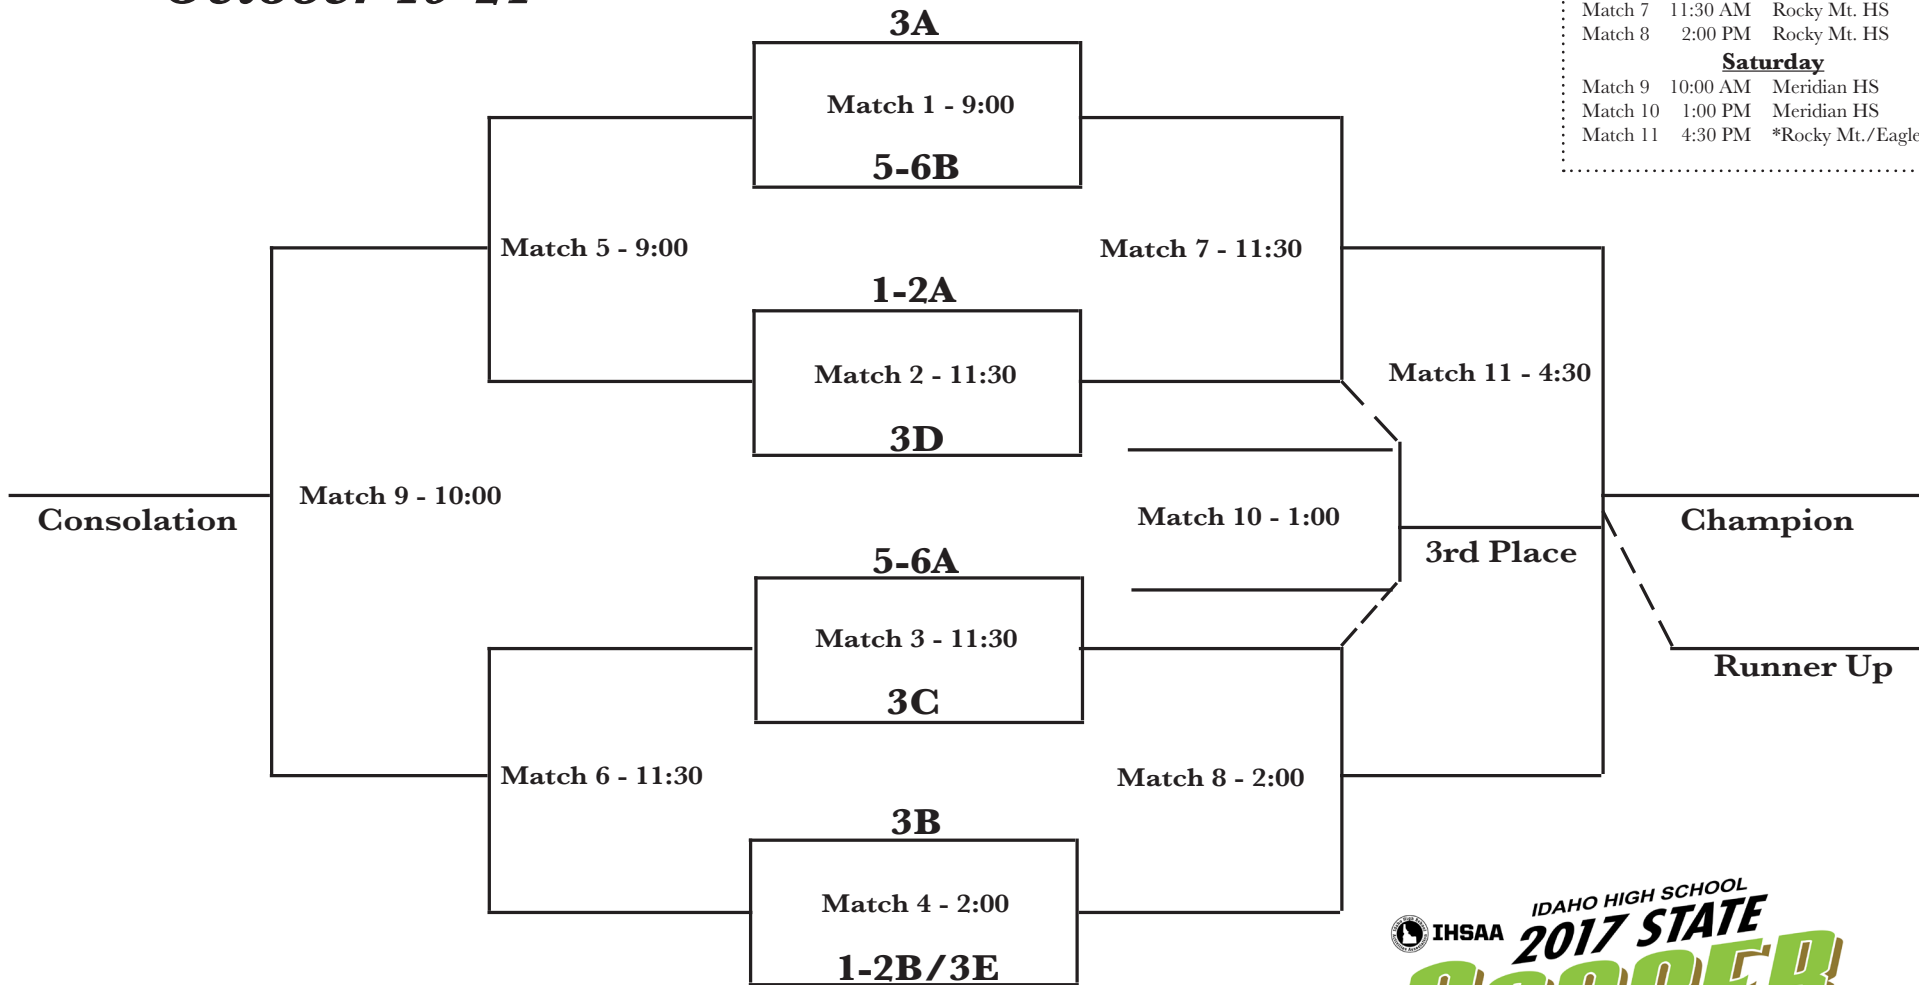

5A Girls

Meridian/Rocky Mt. HS

October 19-21

MATCH SCHEDULE		
Thursday		
Match 1	9:00 AM	Meridian HS
Match 2	11:30 AM	Meridian HS
Match 3	11:30 AM	Rocky Mt. HS
Match 4	2:00 PM	Rocky Mt. HS
Friday		
Match 5	9:00 AM	Meridian HS
Match 6	11:30 AM	Meridian HS
Match 7	11:30 AM	Rocky Mt. HS
Match 8	2:00 PM	Rocky Mt. HS
Saturday		
Match 9	10:00 AM	Meridian HS
Match 10	1:00 PM	Meridian HS
Match 11	4:30 PM	*Rocky Mt./Eagle HS

1-2B
 Lewiston HS*
 * Moscow HS if Lewiston is 1/2B
 1:00 pm (PST)
 Oct. 14
3E

State Play-In Match

UNITED DAIRYMEN - A DAIRY WEST PARTNER