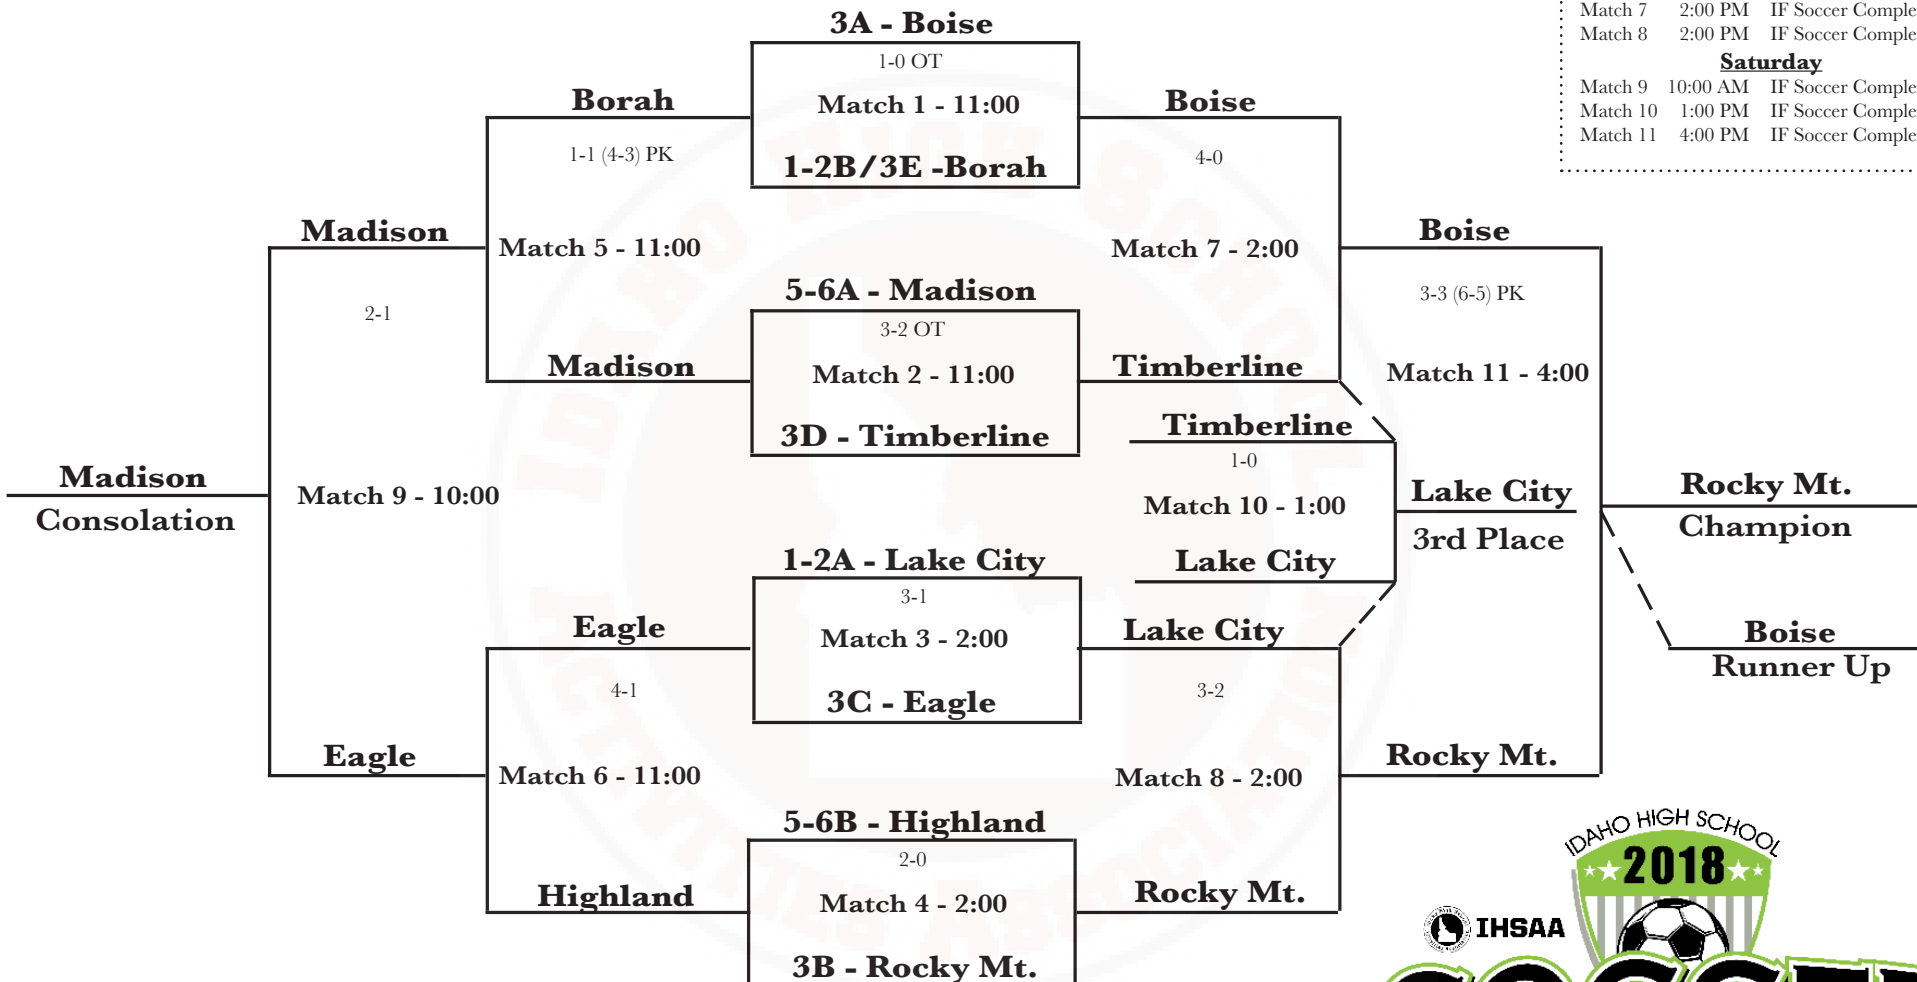

5A Girls

Idaho Falls Soccer Complex

October 18-20

MATCH SCHEDULE

Thursday

- Match 1 11:00 AM IF Soccer Complex
- Match 2 11:00 AM IF Soccer Complex
- Match 3 2:00 PM IF Soccer Complex
- Match 4 2:00 PM IF Soccer Complex

Friday

- Match 5 11:00 AM IF Soccer Complex
- Match 6 11:00 AM IF Soccer Complex
- Match 7 2:00 PM IF Soccer Complex
- Match 8 2:00 PM IF Soccer Complex

Saturday

- Match 9 10:00 AM IF Soccer Complex
- Match 10 1:00 PM IF Soccer Complex
- Match 11 4:00 PM IF Soccer Complex

1-2B - Coeur d'Alene

Lewiston HS	
3:00 pm (PST)	3-0
Saturday, Oct. 13	
3E - Borah	

State Play-In Match