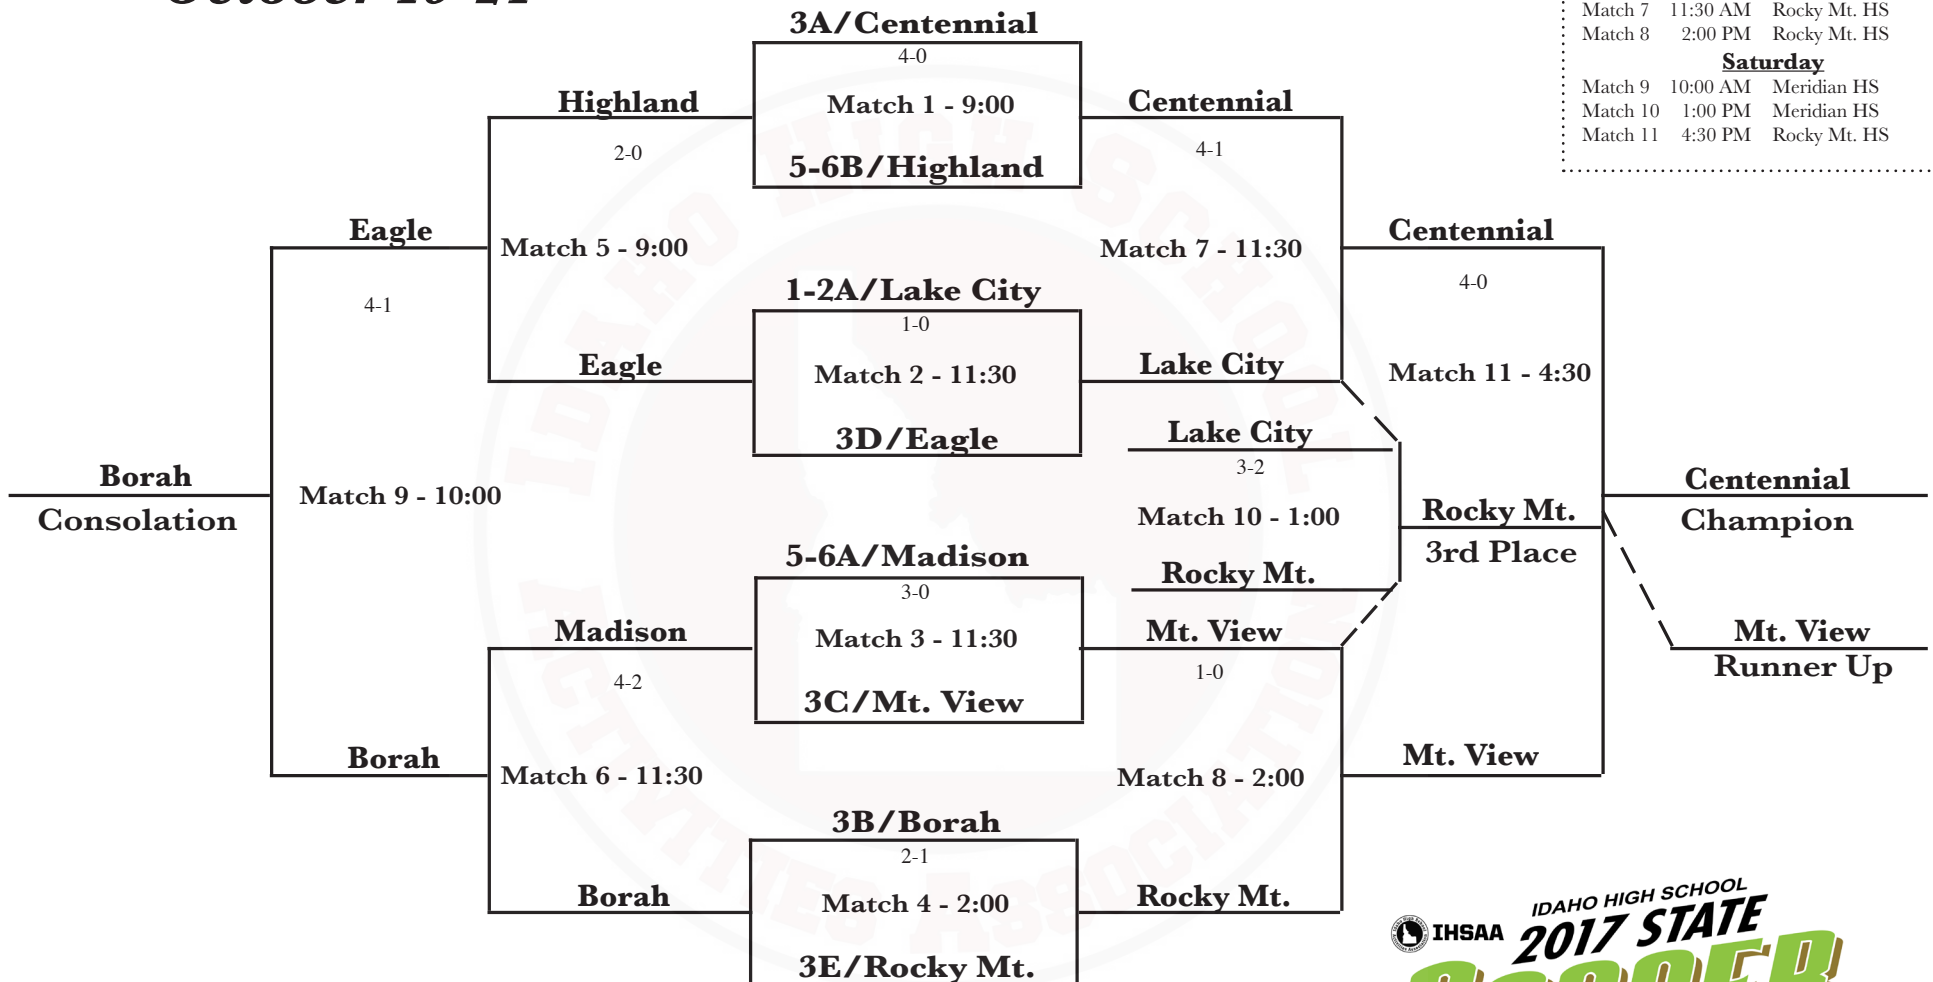

5A Girls

Meridian/Rocky Mt. HS

October 19-21

MATCH SCHEDULE

Thursday

- Match 1 9:00 AM Meridian HS
- Match 2 11:30 AM Meridian HS
- Match 3 11:30 AM Rocky Mt. HS
- Match 4 2:00 PM Rocky Mt. HS

Friday

- Match 5 9:00 AM Meridian HS
- Match 6 11:30 AM Meridian HS
- Match 7 11:30 AM Rocky Mt. HS
- Match 8 2:00 PM Rocky Mt. HS

Saturday

- Match 9 10:00 AM Meridian HS
- Match 10 1:00 PM Meridian HS
- Match 11 4:30 PM Rocky Mt. HS

1-2B/Post Falls

Lewiston HS
1:00 pm (PST)
Oct. 14

3E/Rocky Mt.

State Play-In Match