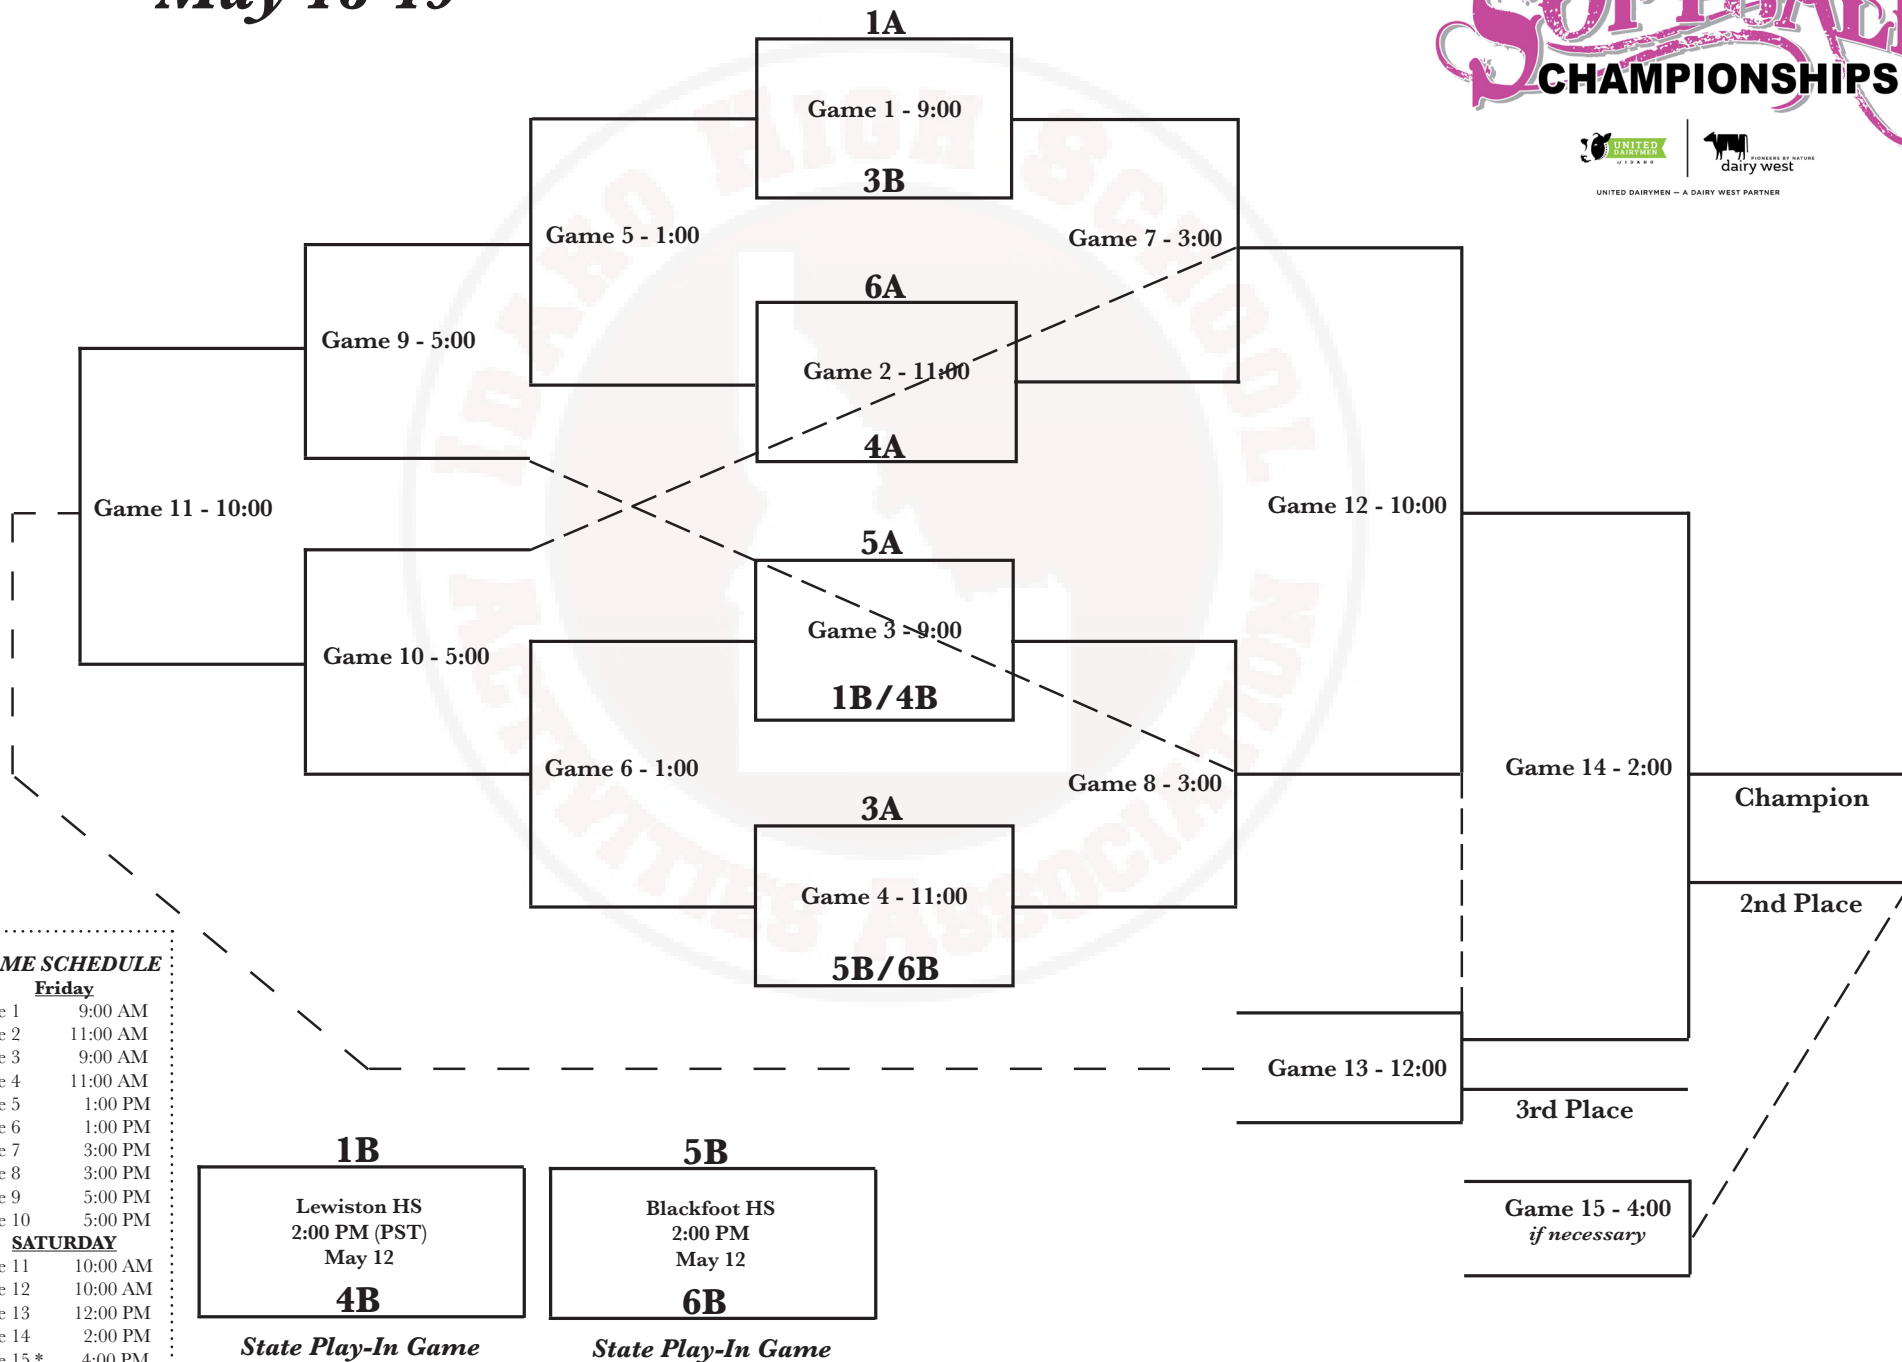

# 3A Bonneville HS, Idaho Falls May 18-19

**GAME SCHEDULE**

Friday	
Game 1	9:00 AM
Game 2	11:00 AM
Game 3	9:00 AM
Game 4	11:00 AM
Game 5	1:00 PM
Game 6	1:00 PM
Game 7	3:00 PM
Game 8	3:00 PM
Game 9	5:00 PM
Game 10	5:00 PM
SATURDAY	
Game 11	10:00 AM
Game 12	10:00 AM
Game 13	12:00 PM
Game 14	2:00 PM
Game 15 *	4:00 PM

**1B**  
Lewiston HS  
2:00 PM (PST)  
May 12  
**4B**  
*State Play-In Game*

**5B**  
Blackfoot HS  
2:00 PM  
May 12  
**6B**  
*State Play-In Game*