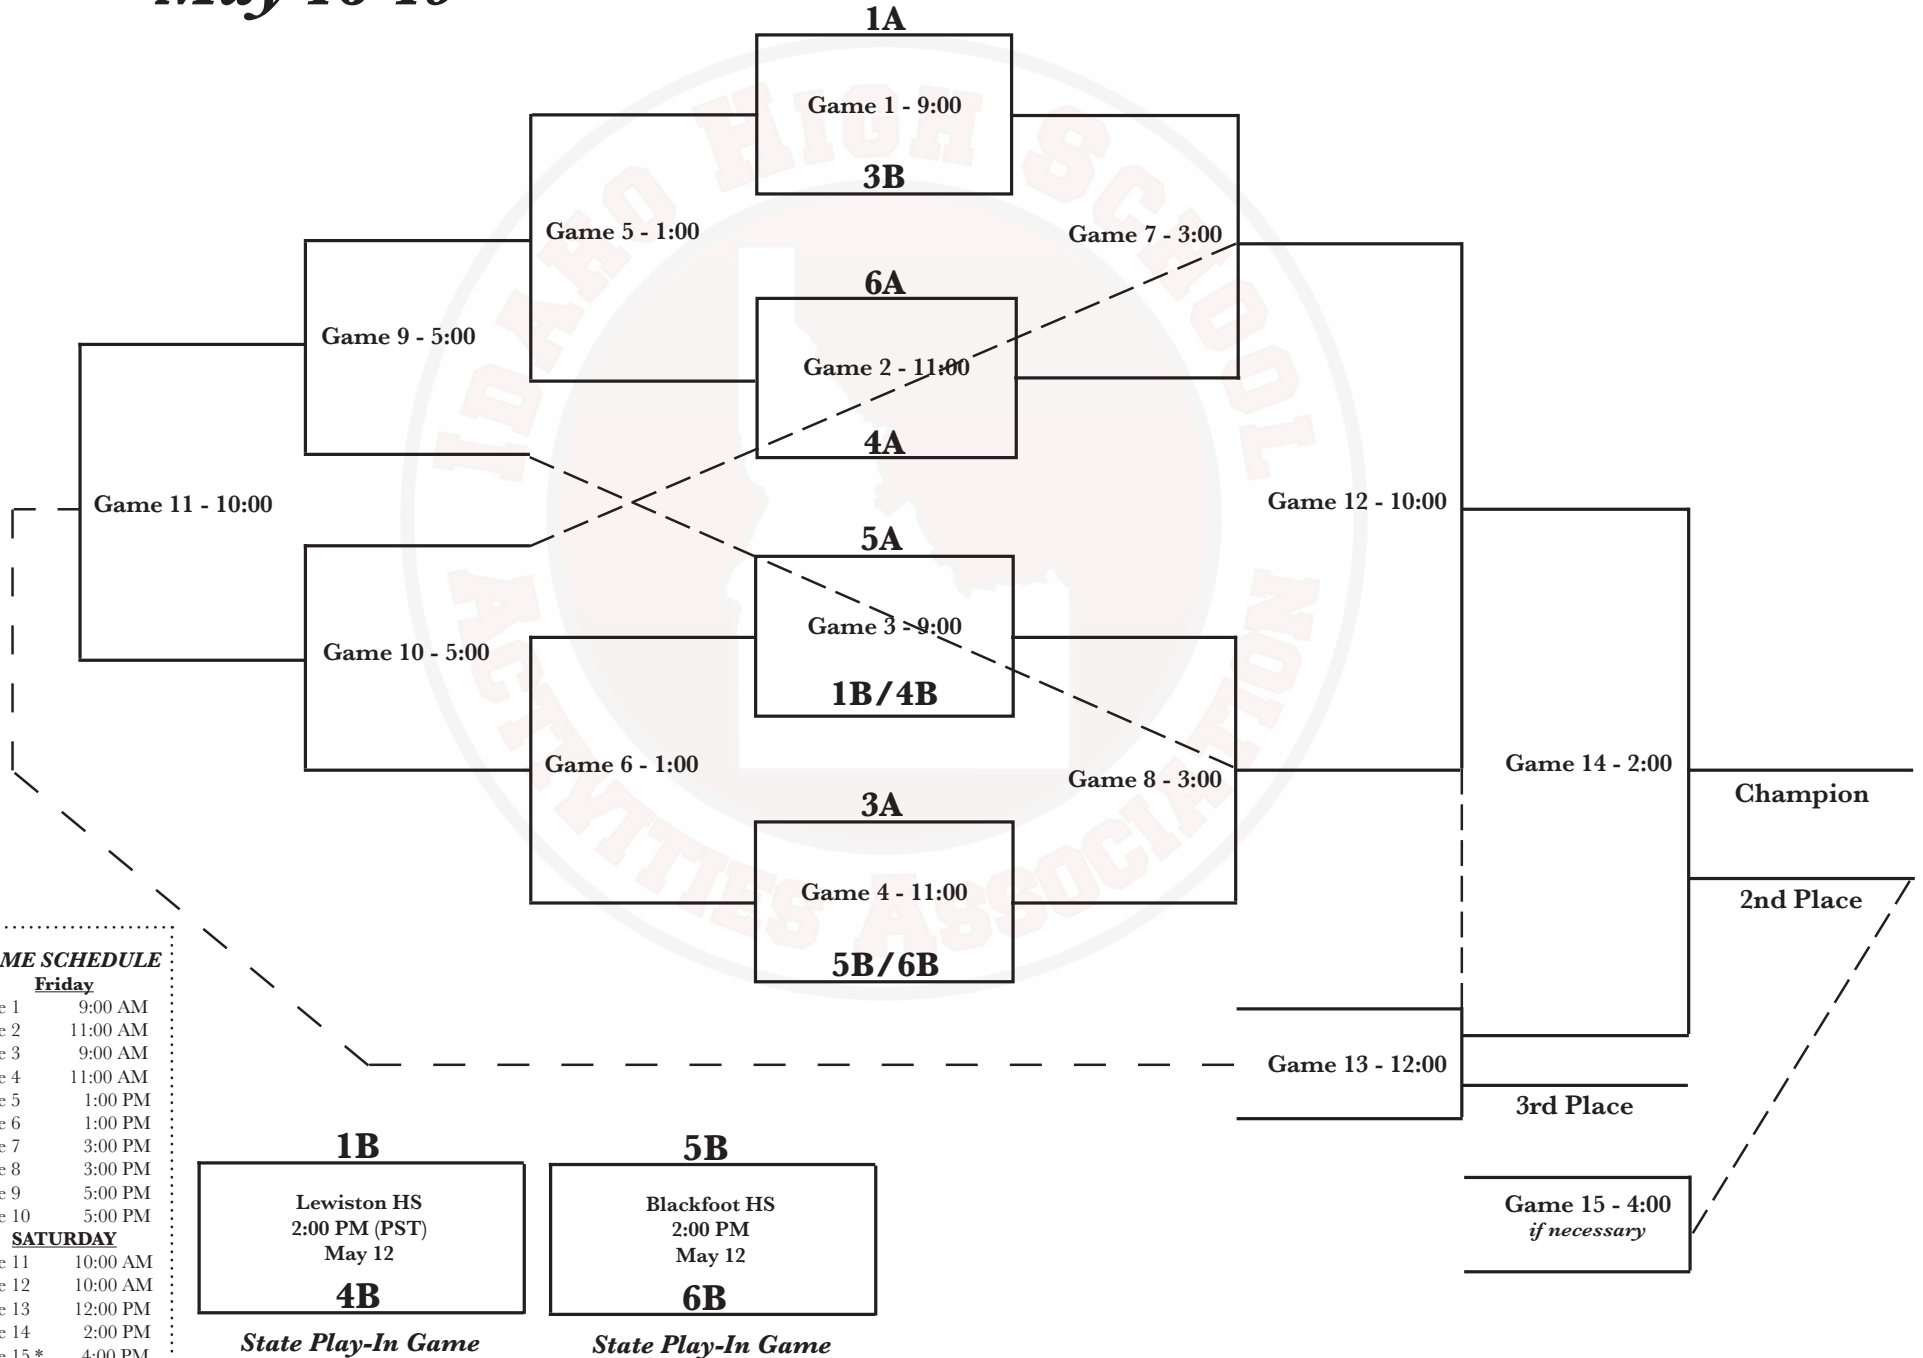

3A

Bonneville HS, Idaho Falls May 18-19

GAME SCHEDULE

Friday

| | |
|---------|----------|
| Game 1 | 9:00 AM |
| Game 2 | 11:00 AM |
| Game 3 | 9:00 AM |
| Game 4 | 11:00 AM |
| Game 5 | 1:00 PM |
| Game 6 | 1:00 PM |
| Game 7 | 3:00 PM |
| Game 8 | 3:00 PM |
| Game 9 | 5:00 PM |
| Game 10 | 5:00 PM |

SATURDAY

| | |
|----------|----------|
| Game 11 | 10:00 AM |
| Game 12 | 10:00 AM |
| Game 13 | 12:00 PM |
| Game 14 | 2:00 PM |
| Game 15* | 4:00 PM |