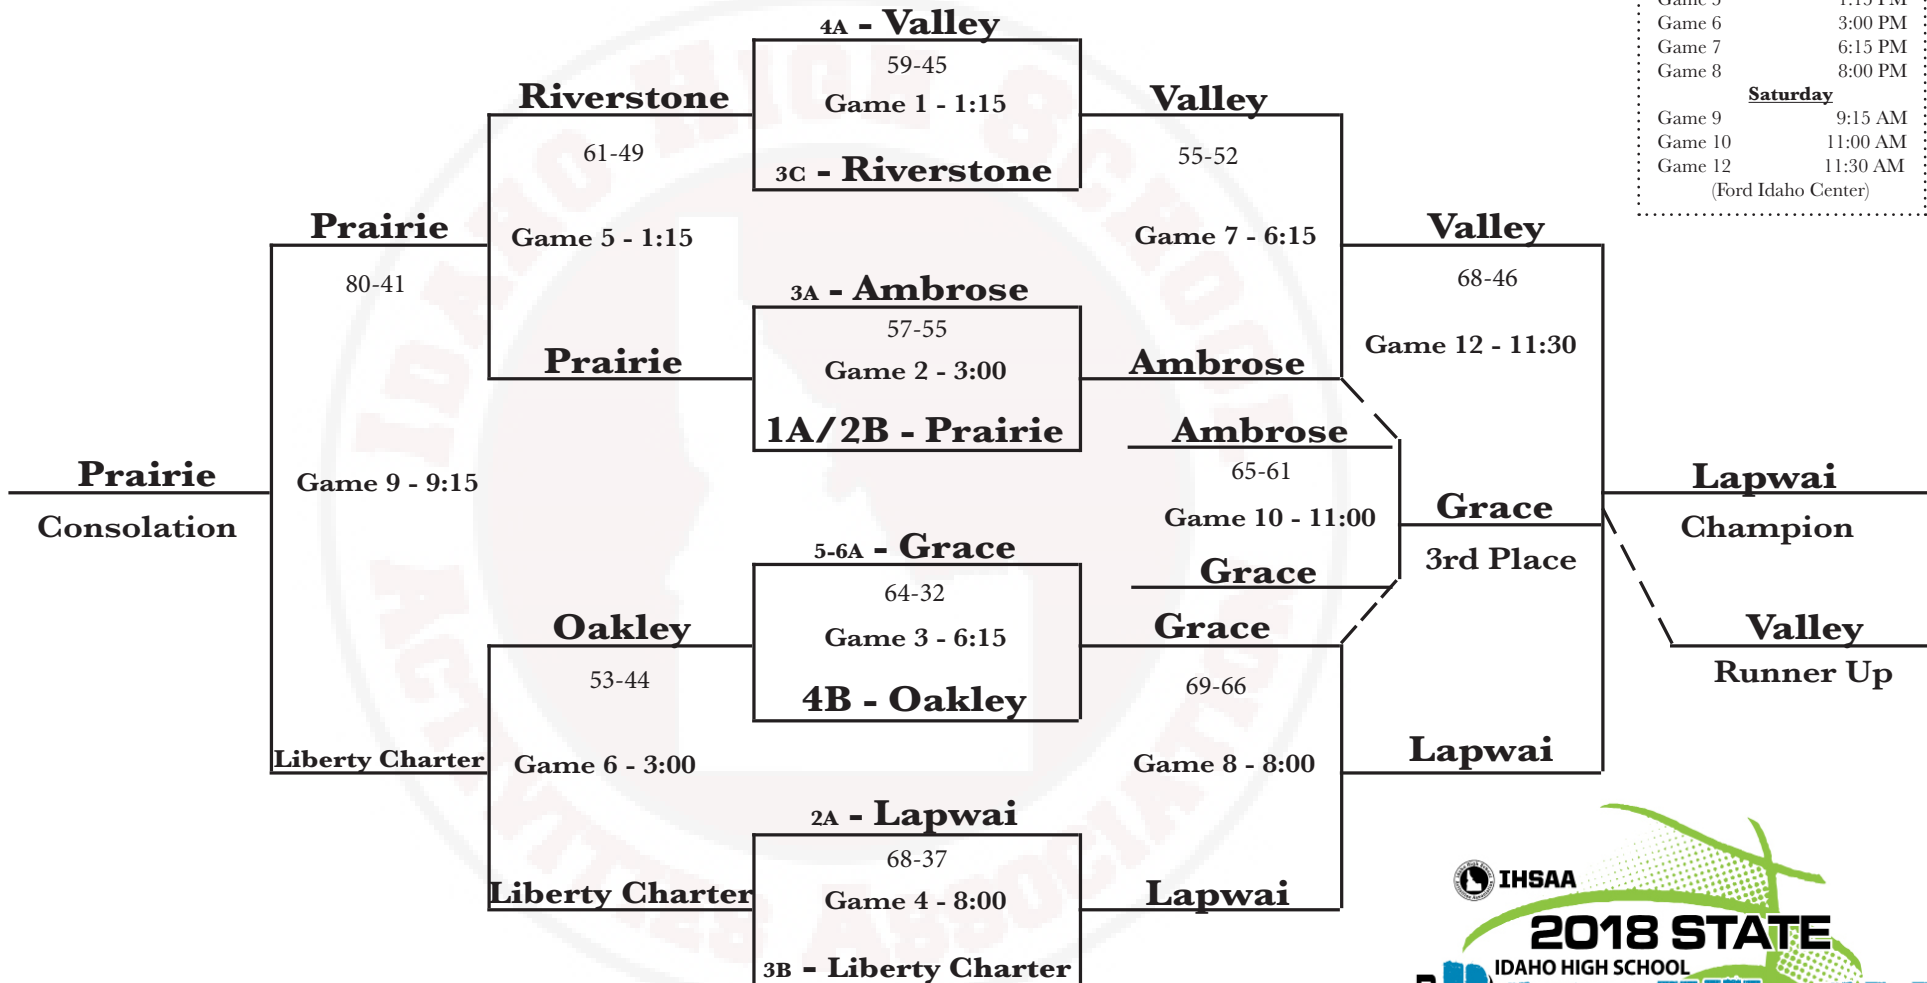

# 1A DI Boys

Vallivue HS, Caldwell  
March 1-3

**GAME SCHEDULE**

Thursday	
Game 1	1:15 PM
Game 2	3:00 PM
Game 3	6:15 PM
Game 4	8:00 PM
Friday	
Game 5	1:15 PM
Game 6	3:00 PM
Game 7	6:15 PM
Game 8	8:00 PM
Saturday	
Game 9	9:15 AM
Game 10	11:00 AM
Game 12	11:30 AM

(Ford Idaho Center)

**1A - Wallace**  
65-48  
Post Falls HS  
1:00 PM (PST)  
February 24  
**2B - Prairie**

State Play-In Game

UNITED DAIRYMEN - A DAIRY WEST PARTNER