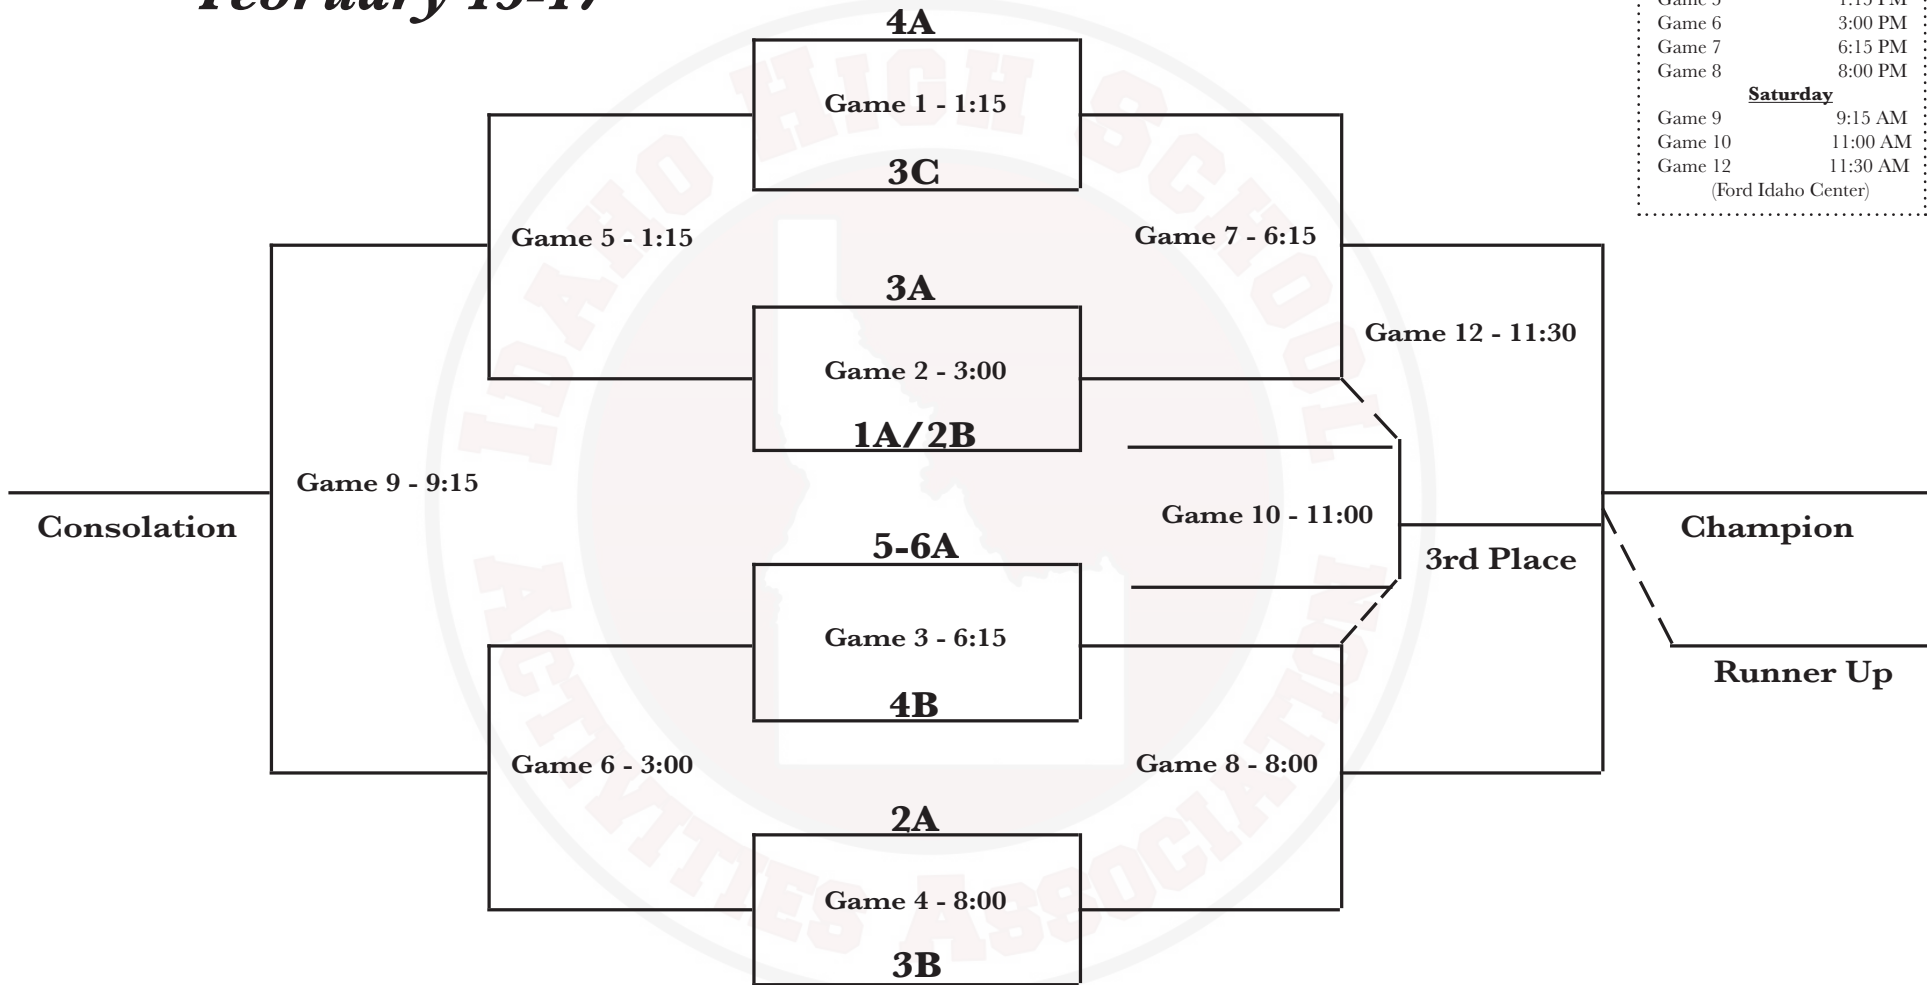

1A DI Girls

Columbia HS, Nampa

February 15-17

GAME SCHEDULE	
Thursday	
Game 1	1:15 PM
Game 2	3:00 PM
Game 3	6:15 PM
Game 4	8:00 PM
Friday	
Game 5	1:15 PM
Game 6	3:00 PM
Game 7	6:15 PM
Game 8	8:00 PM
Saturday	
Game 9	9:15 AM
Game 10	11:00 AM
Game 12	11:30 AM
(Ford Idaho Center)	

1A
 Post Falls HS
 1:00 PM (PST)
 February 10
2B

State Play-In Game