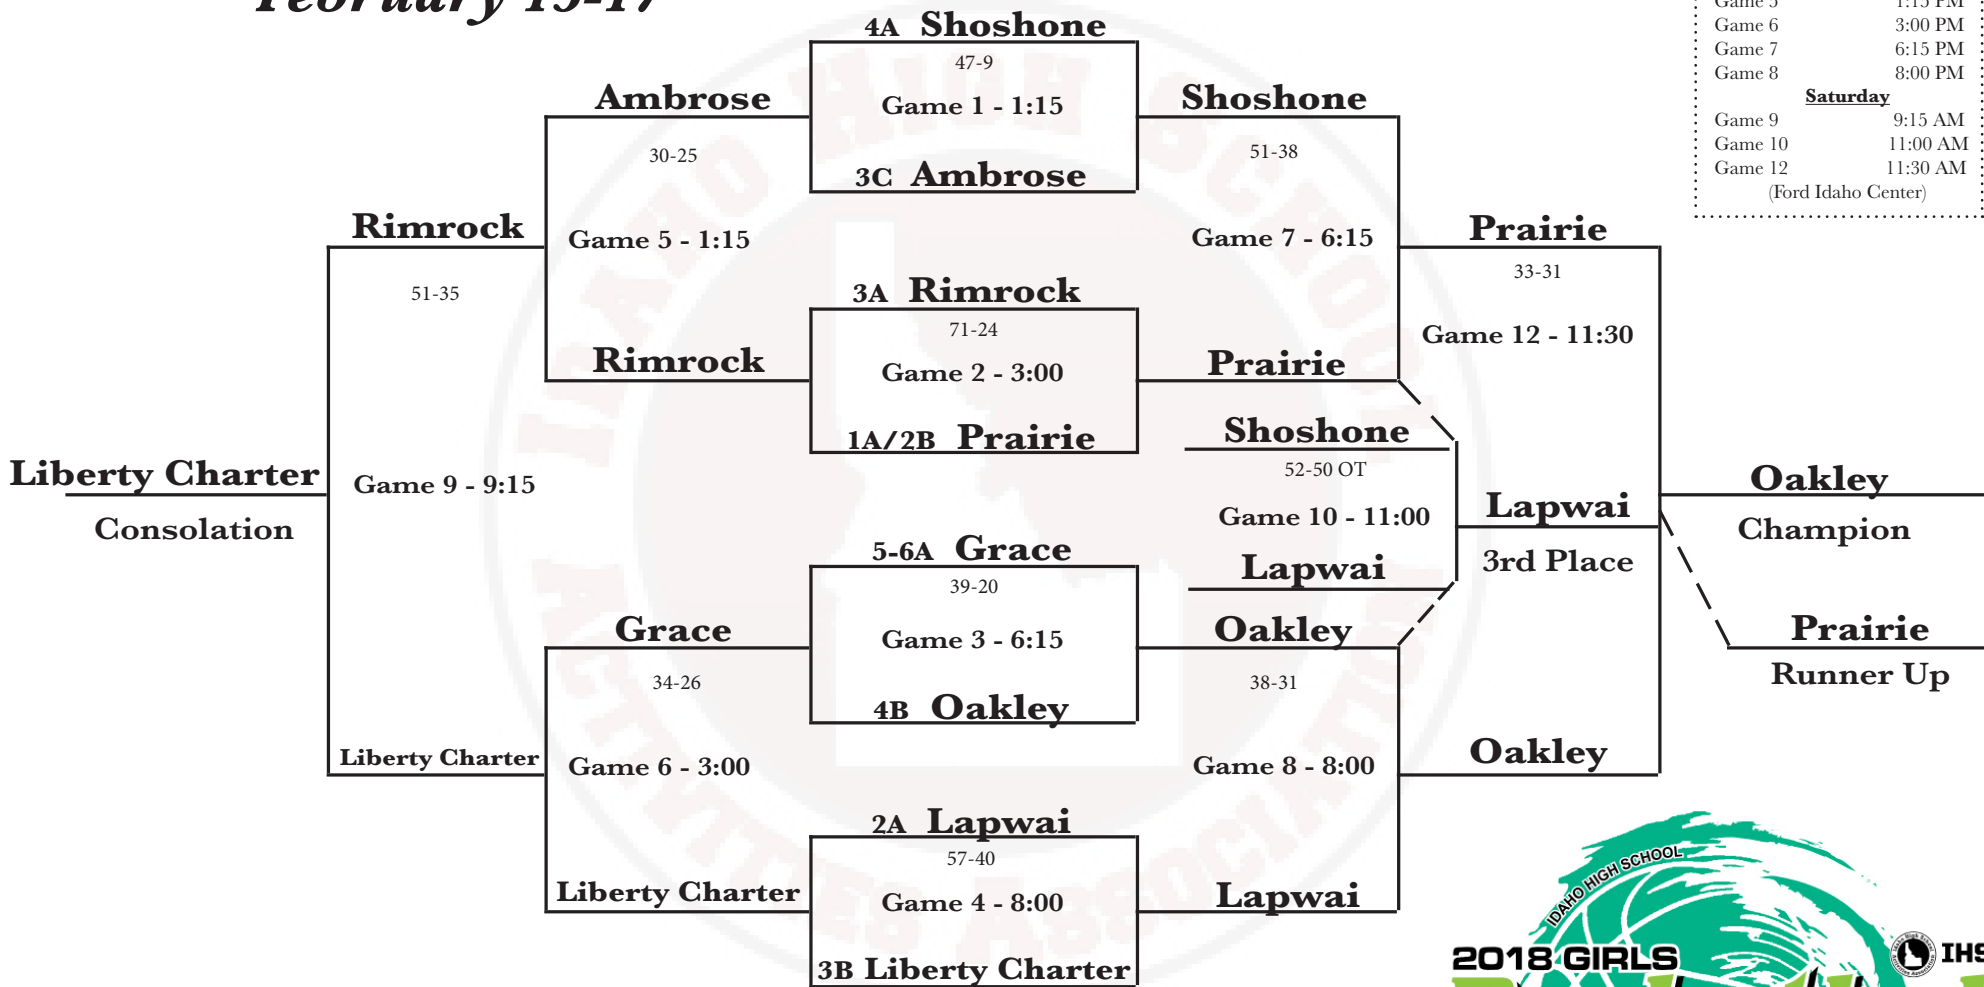

### February 15-17

GAME SCHEDULE	
<b>Thursday</b>	
Game 1	1:15 PM
Game 2	3:00 PM
Game 3	6:15 PM
Game 4	8:00 PM
<b>Friday</b>	
Game 5	1:15 PM
Game 6	3:00 PM
Game 7	6:15 PM
Game 8	8:00 PM
<b>Saturday</b>	
Game 9	9:15 AM
Game 10	11:00 AM
Game 12	11:30 AM
(Ford Idaho Center)	