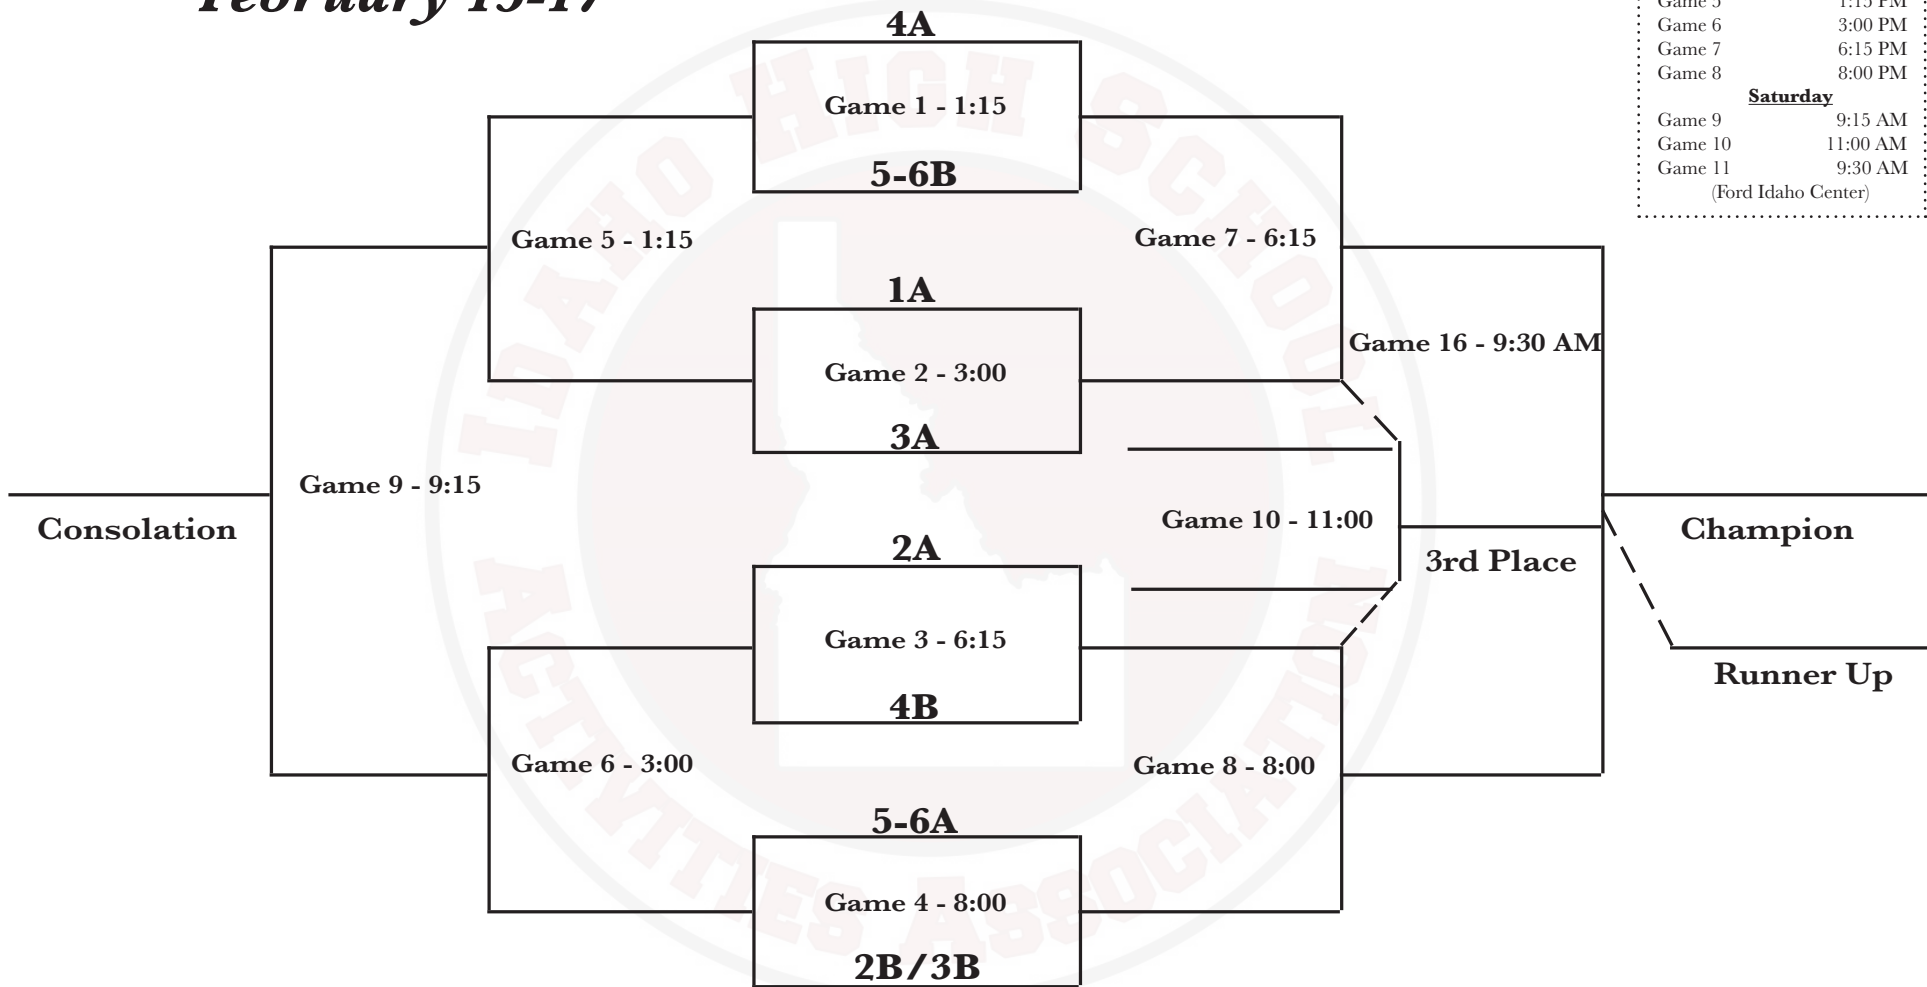

# 1A DII Girls

### February 15-17

GAME SCHEDULE	
<b>Thursday</b>	
Game 1	1:15 PM
Game 2	3:00 PM
Game 3	6:15 PM
Game 4	8:00 PM
<b>Friday</b>	
Game 5	1:15 PM
Game 6	3:00 PM
Game 7	6:15 PM
Game 8	8:00 PM
<b>Saturday</b>	
Game 9	9:15 AM
Game 10	11:00 AM
Game 11	9:30 AM
(Ford Idaho Center)	