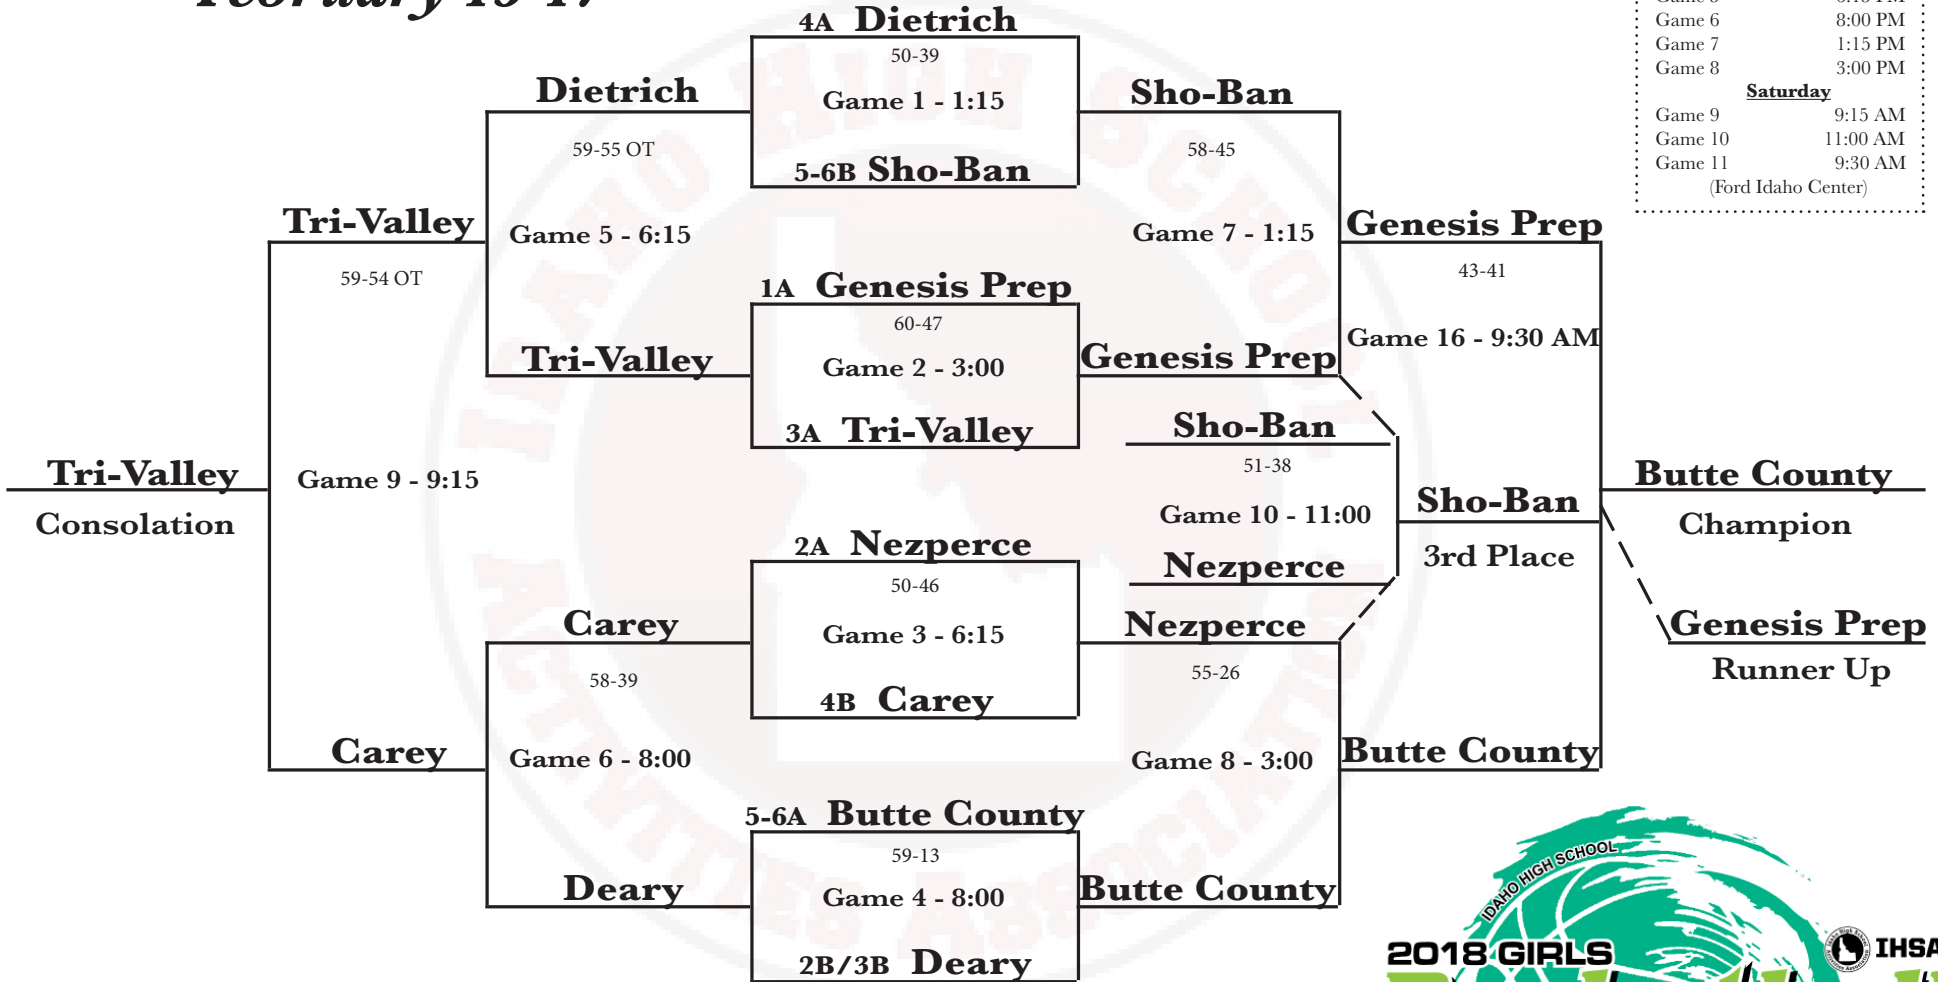

1A DII Girls

Nampa HS, Nampa

February 15-17

GAME SCHEDULE	
Thursday	
Game 1	1:15 PM
Game 2	3:00 PM
Game 3	6:15 PM
Game 4	8:00 PM
Friday	
Game 5	6:15 PM
Game 6	8:00 PM
Game 7	1:15 PM
Game 8	3:00 PM
Saturday	
Game 9	9:15 AM
Game 10	11:00 AM
Game 11	9:30 AM
(Ford Idaho Center)	

2B Deary 41-38
Grangeville HS
1:00 PM (PST)
February 10
3B Salmon River

State Play-In Game