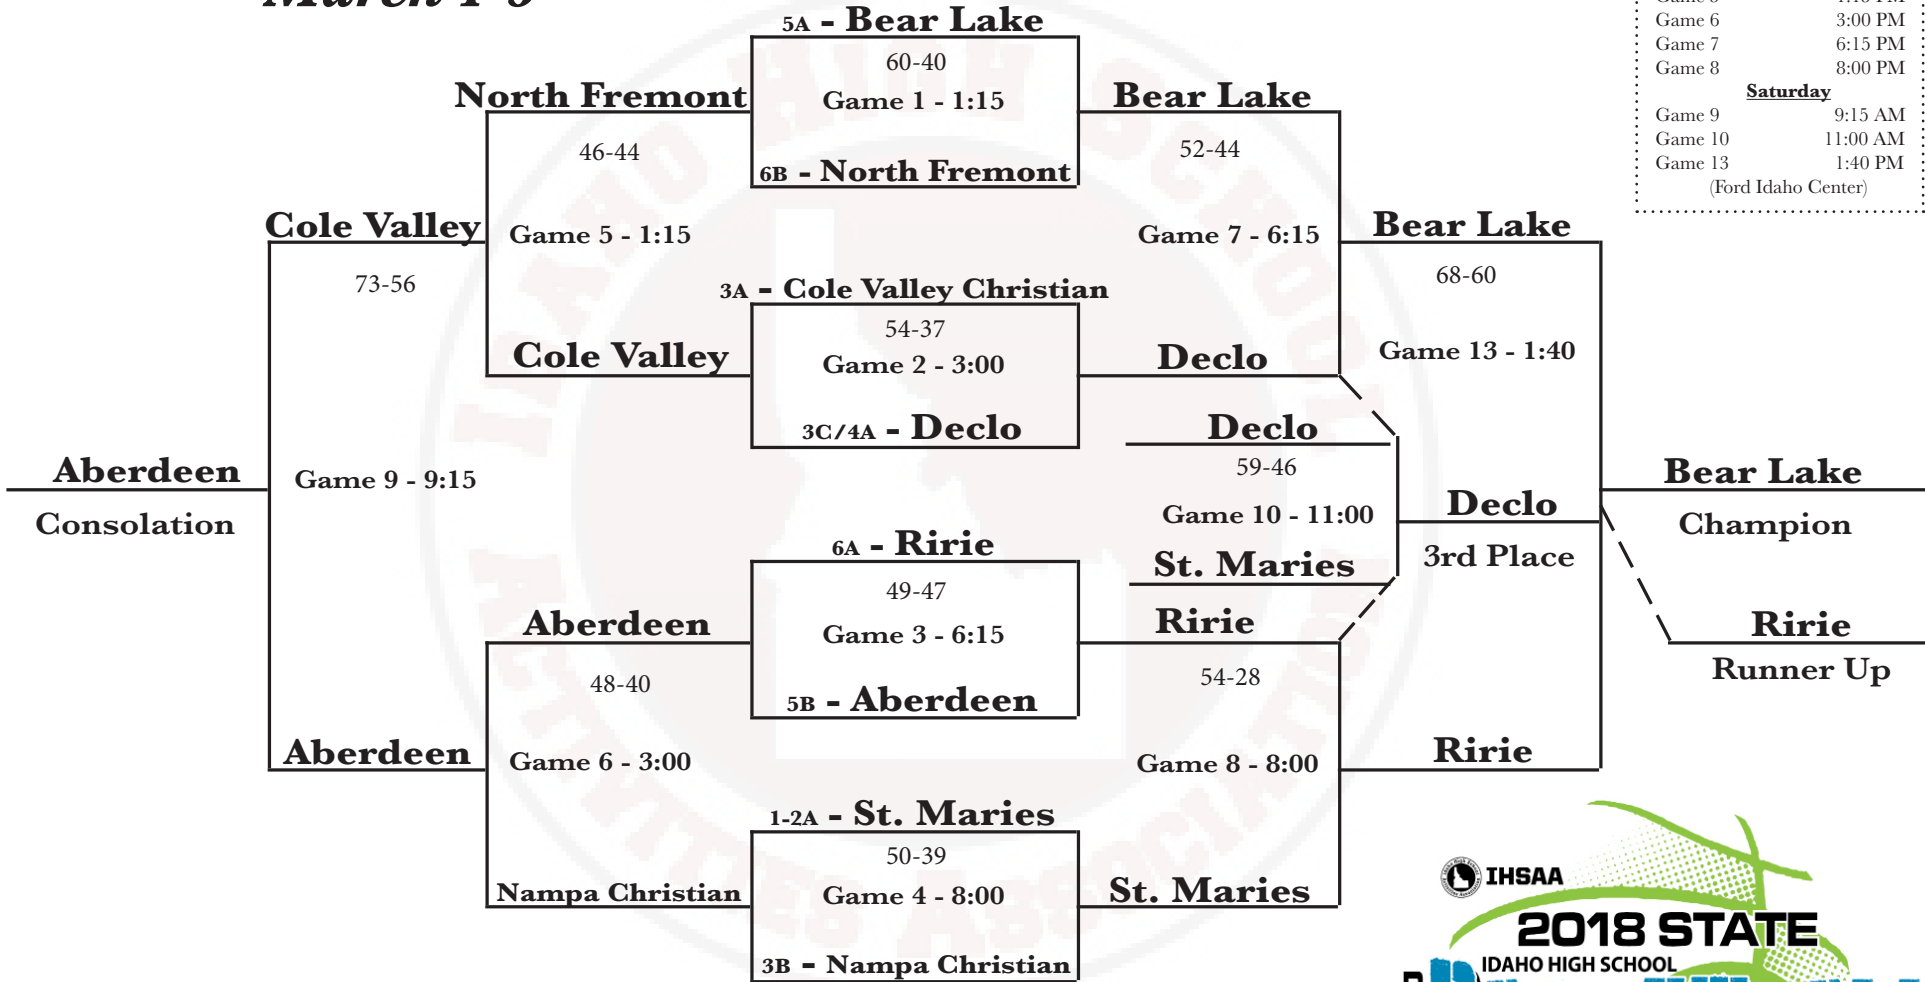

# 2A Boys

## Capital HS, Boise

### March 1-3

GAME SCHEDULE	
<b>Thursday</b>	
Game 1	1:15 PM
Game 2	3:00 PM
Game 3	6:15 PM
Game 4	8:00 PM
<b>Friday</b>	
Game 5	1:15 PM
Game 6	3:00 PM
Game 7	6:15 PM
Game 8	8:00 PM
<b>Saturday</b>	
Game 9	9:15 AM
Game 10	11:00 AM
Game 13	1:40 PM
(Ford Idaho Center)	