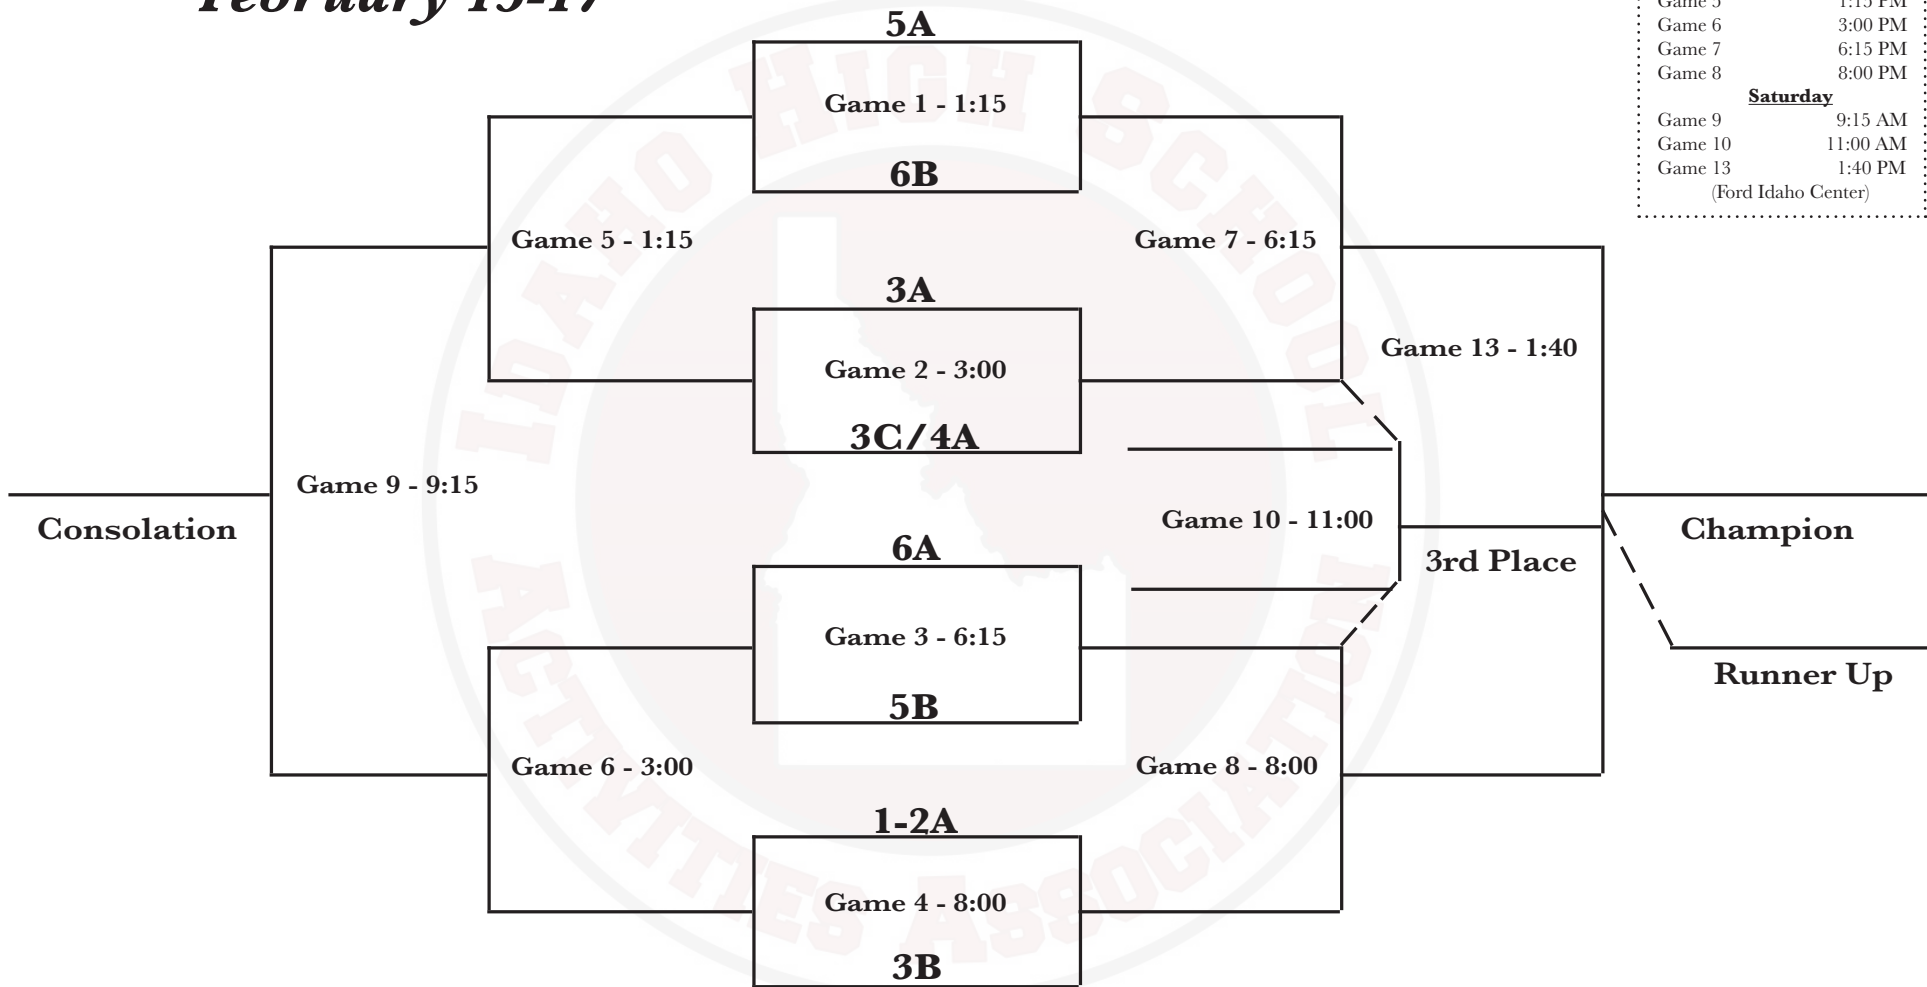

2A Girls

Kuna HS, Kuna

February 15-17

GAME SCHEDULE	
Thursday	
Game 1	1:15 PM
Game 2	3:00 PM
Game 3	6:15 PM
Game 4	8:00 PM
Friday	
Game 5	1:15 PM
Game 6	3:00 PM
Game 7	6:15 PM
Game 8	8:00 PM
Saturday	
Game 9	9:15 AM
Game 10	11:00 AM
Game 13	1:40 PM
(Ford Idaho Center)	

3C
 Mountain Home HS
 1:00 PM
 February 10
4A

State Play-In Game