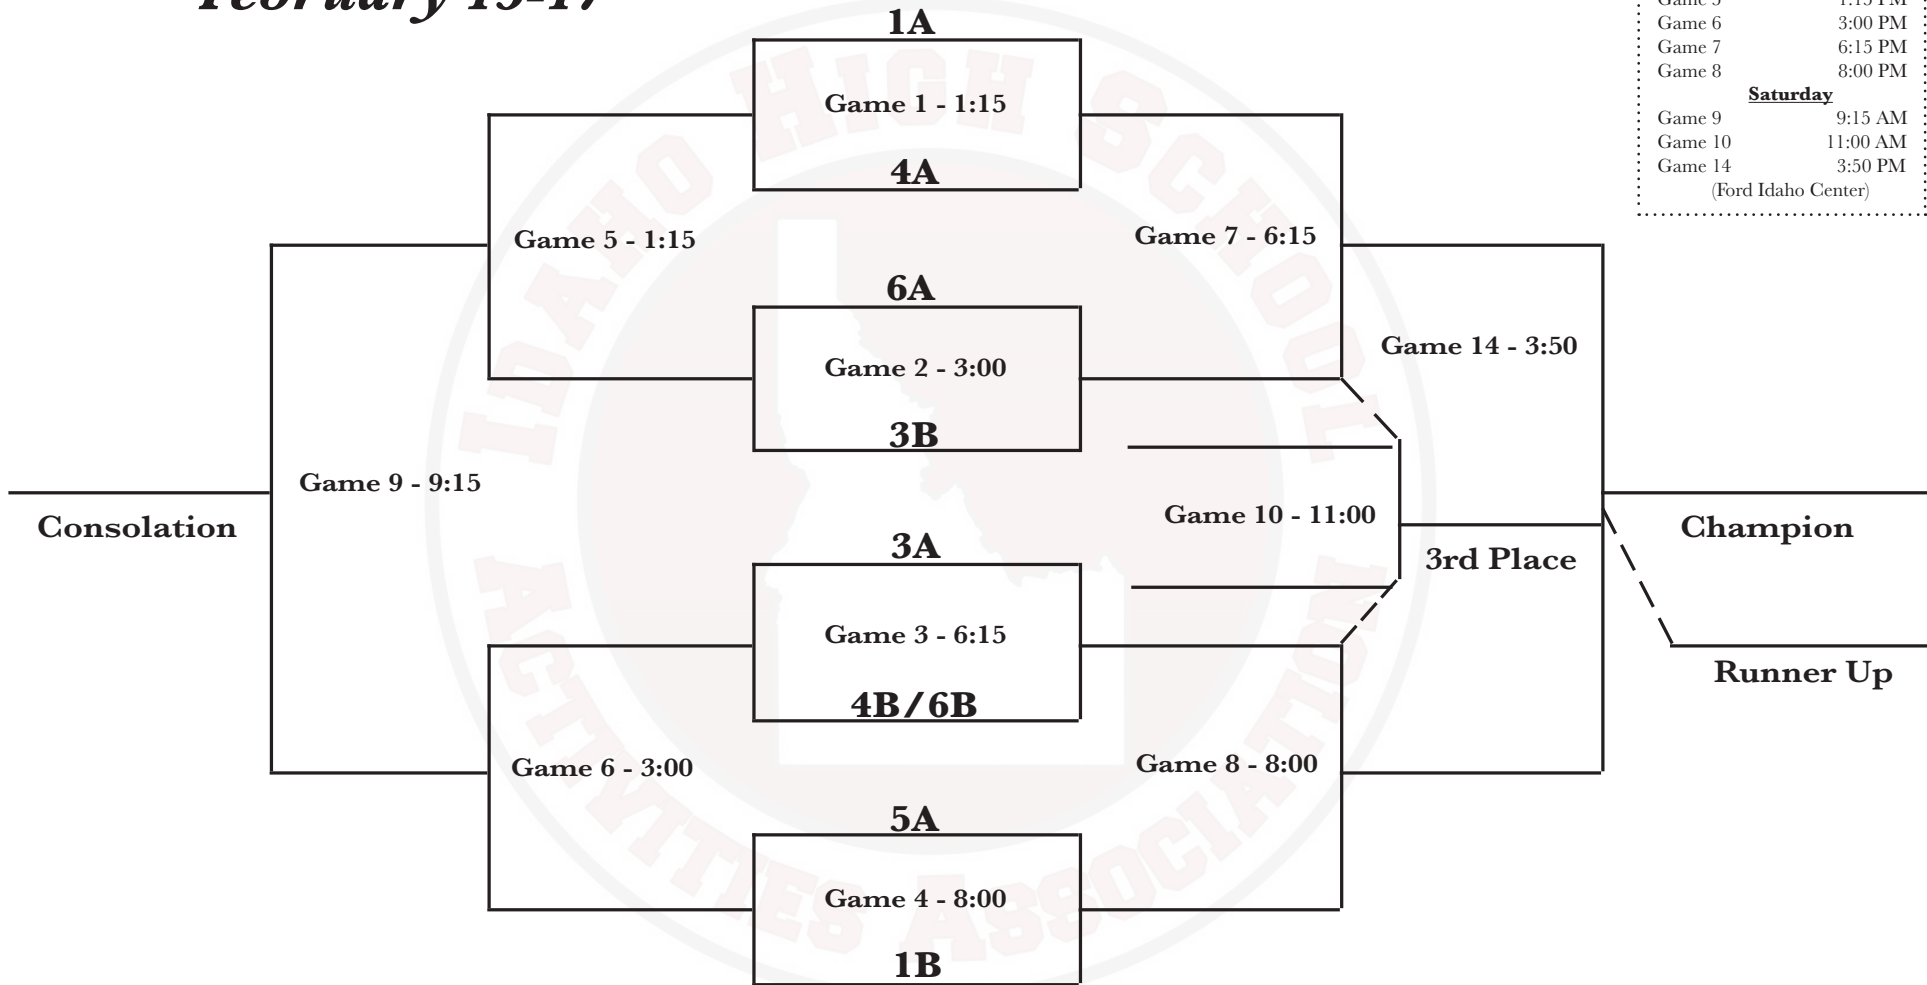

3A Girls

Skyview HS, Nampa

February 15-17

GAME SCHEDULE	
Thursday	
Game 1	1:15 PM
Game 2	3:00 PM
Game 3	6:15 PM
Game 4	8:00 PM
Friday	
Game 5	1:15 PM
Game 6	3:00 PM
Game 7	6:15 PM
Game 8	8:00 PM
Saturday	
Game 9	9:15 AM
Game 10	11:00 AM
Game 14	3:50 PM
(Ford Idaho Center)	

4B
American Falls HS
1:00 PM
February 10
6B

State Play-In Game