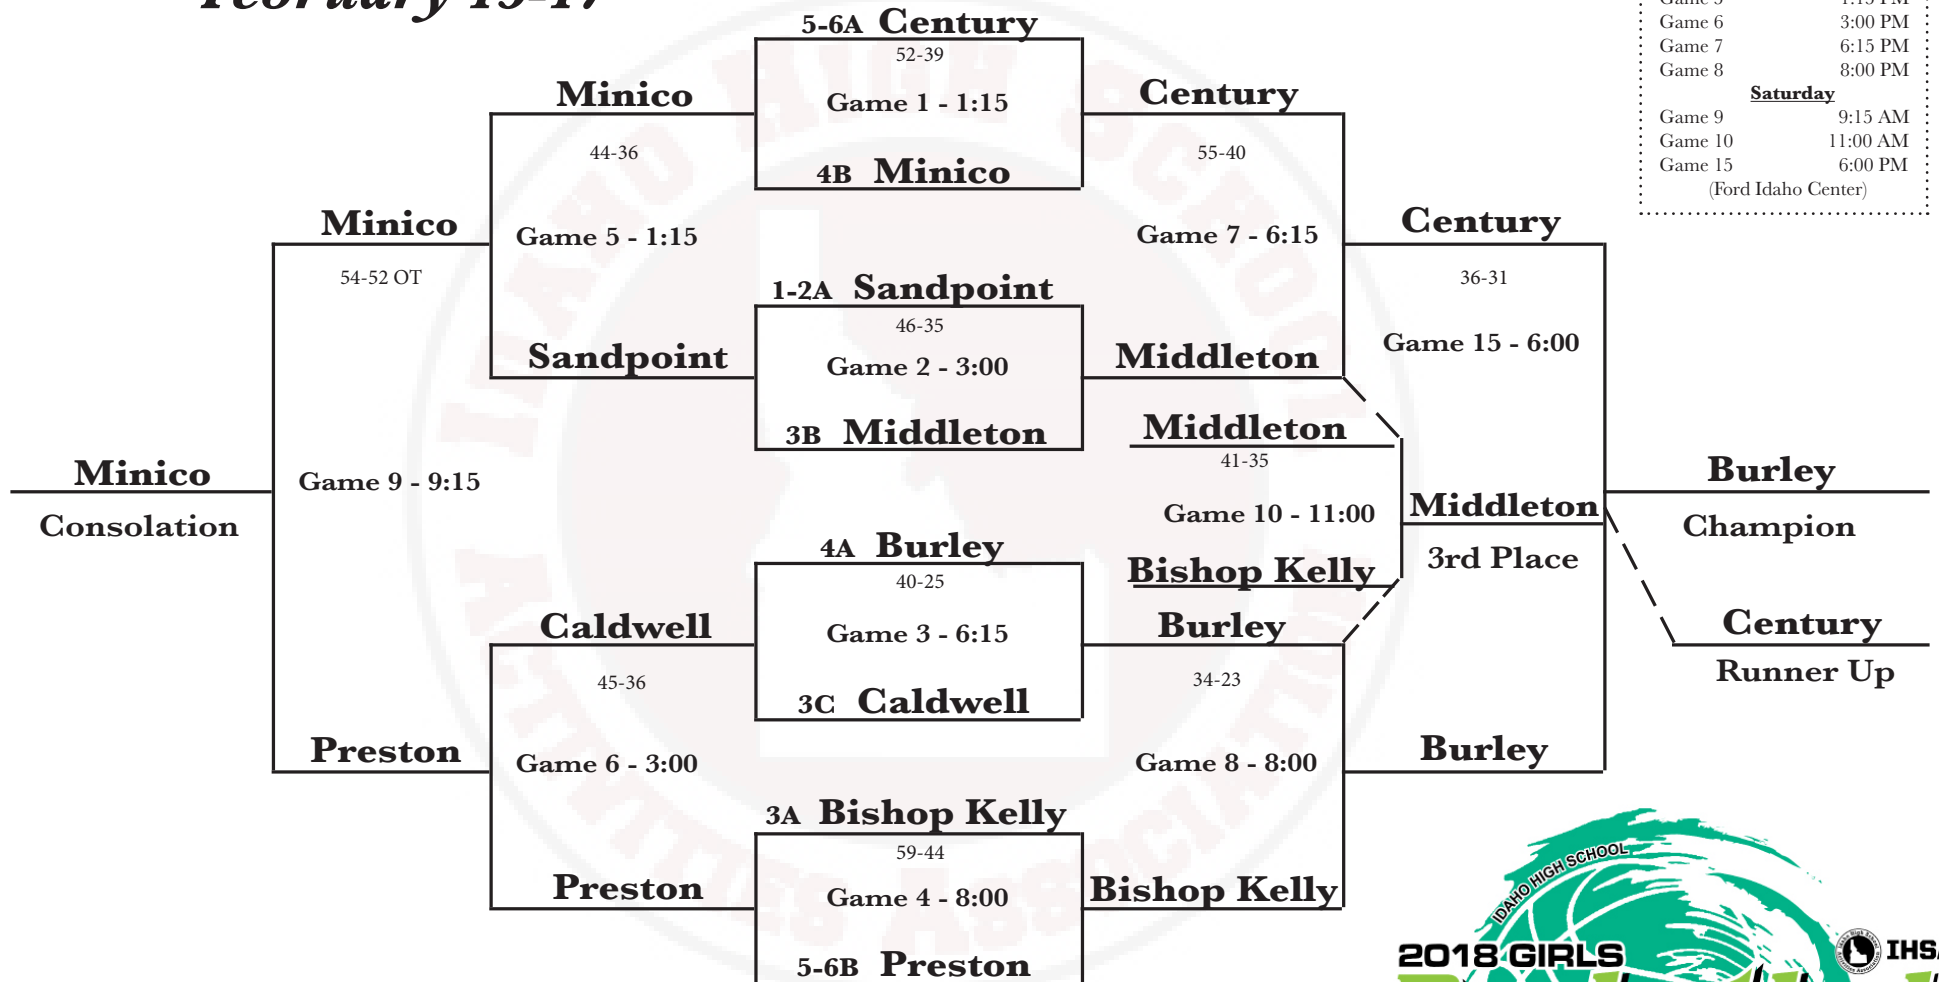

# 4A Girls

## Mt. View HS, Meridian

### February 15-17

**GAME SCHEDULE**

**Thursday**

Game 1 1:15 PM  
Game 2 3:00 PM  
Game 3 6:15 PM  
Game 4 8:00 PM

**Friday**

Game 5 1:15 PM  
Game 6 3:00 PM  
Game 7 6:15 PM  
Game 8 8:00 PM

**Saturday**

Game 9 9:15 AM  
Game 10 11:00 AM  
Game 15 6:00 PM  
(Ford Idaho Center)