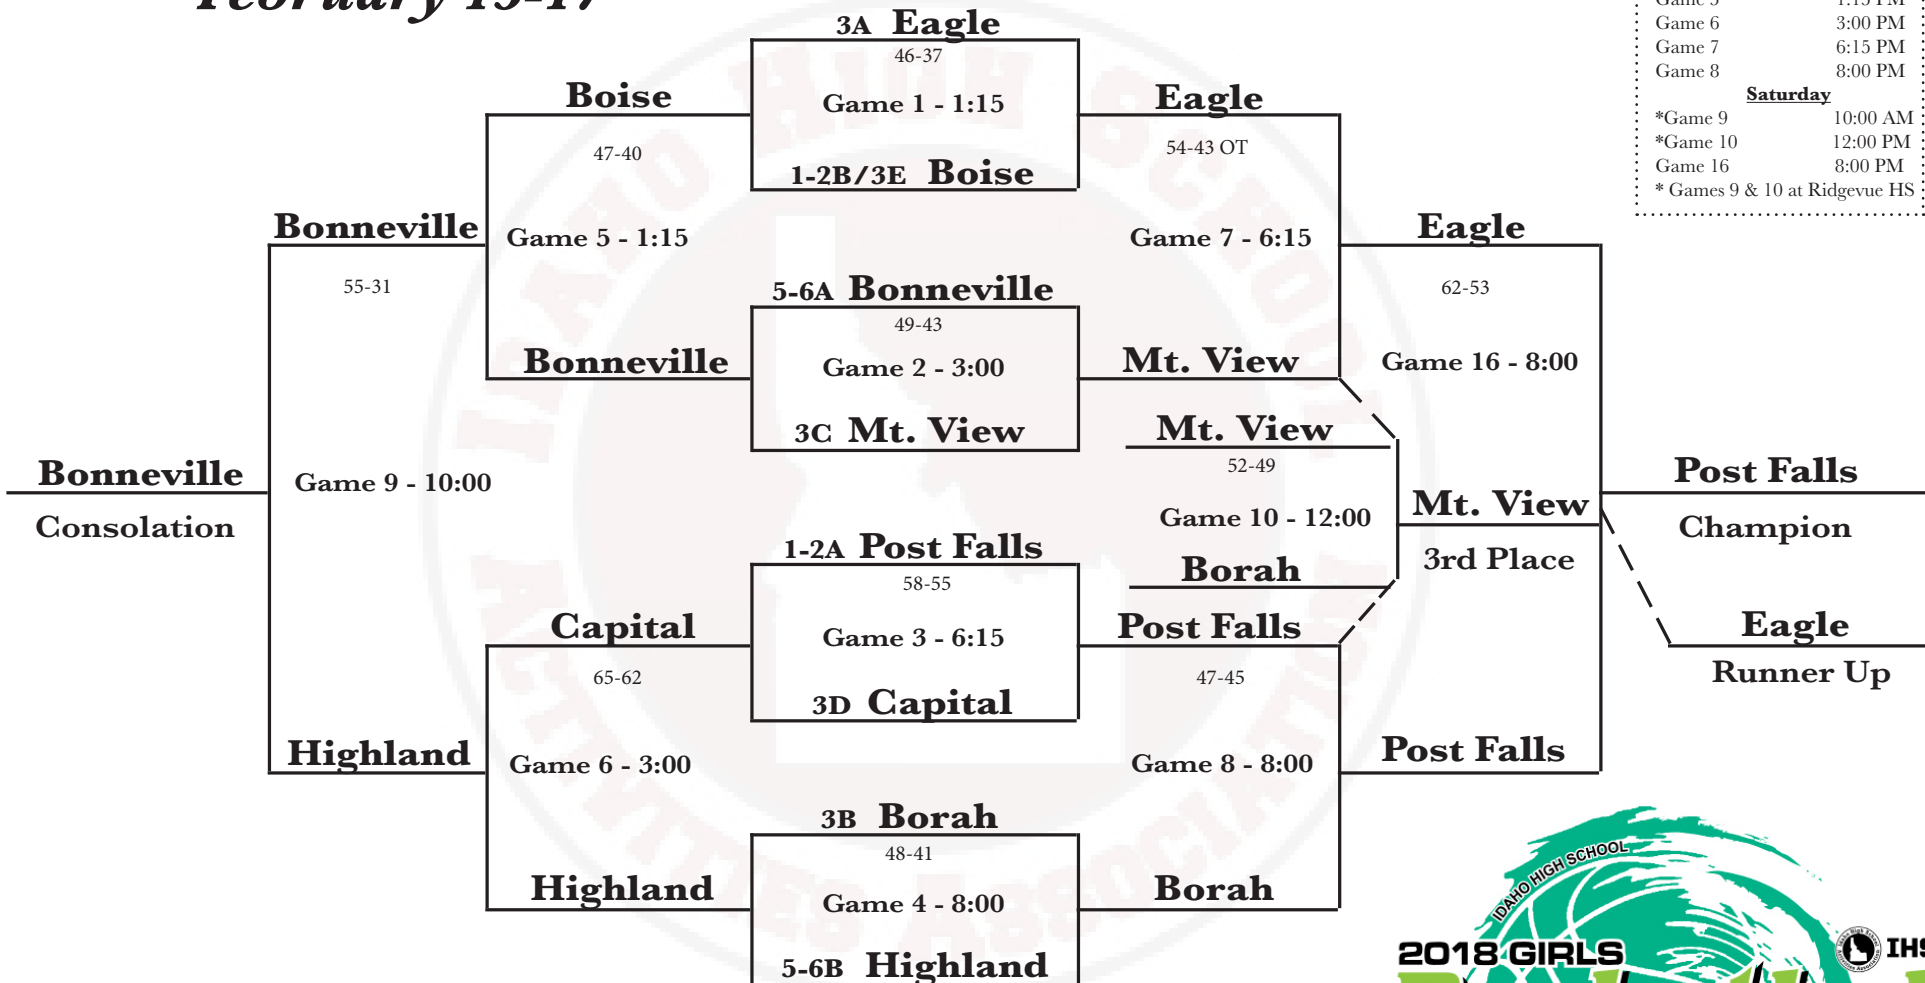

# 5A Girls

Ford Idaho Center, Nampa  
February 15-17

GAME SCHEDULE	
<b>Thursday</b>	
Game 1	1:15 PM
Game 2	3:00 PM
Game 3	6:15 PM
Game 4	8:00 PM
<b>Friday</b>	
Game 5	1:15 PM
Game 6	3:00 PM
Game 7	6:15 PM
Game 8	8:00 PM
<b>Saturday</b>	
*Game 9	10:00 AM
*Game 10	12:00 PM
Game 16	8:00 PM
* Games 9 & 10 at Ridgevue HS	

**1-2B Lewiston**  
Grangeville HS  
3:00 PM (PST)  
February 10  
**3E Boise 56-52**

State Play-In Game