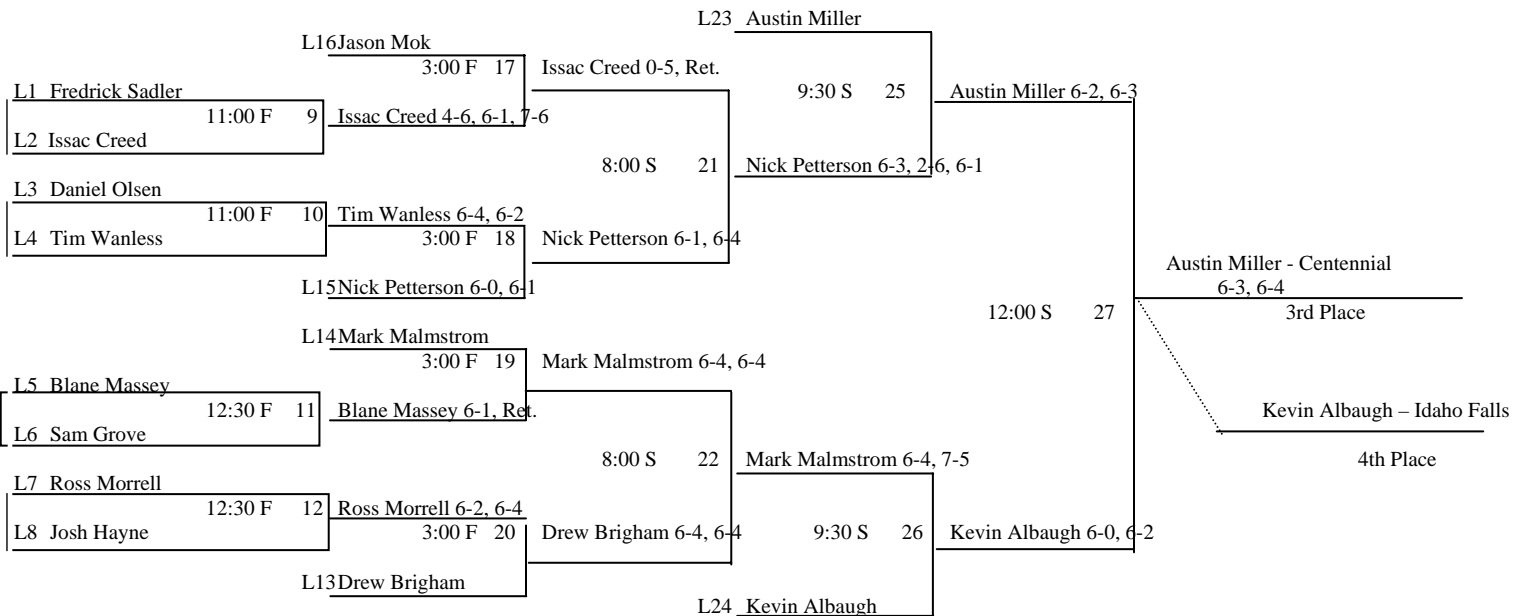

Consolation Bracket