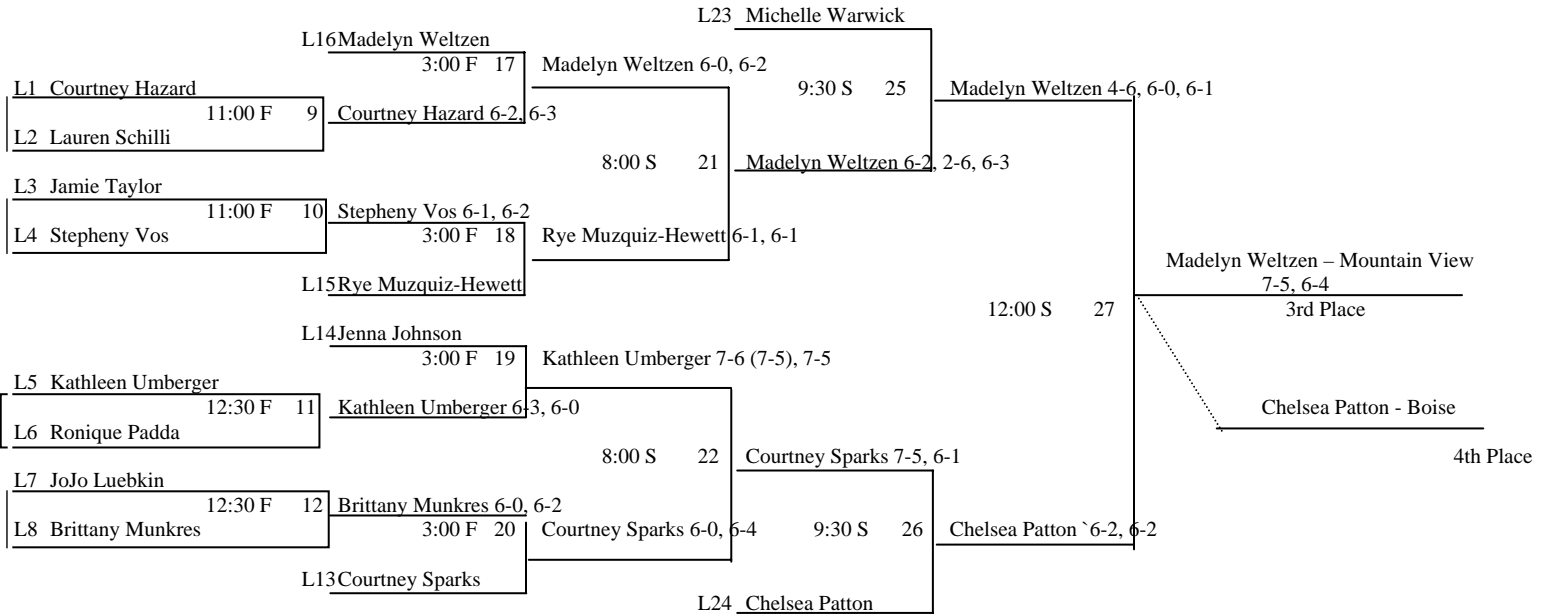

Consolation Bracket