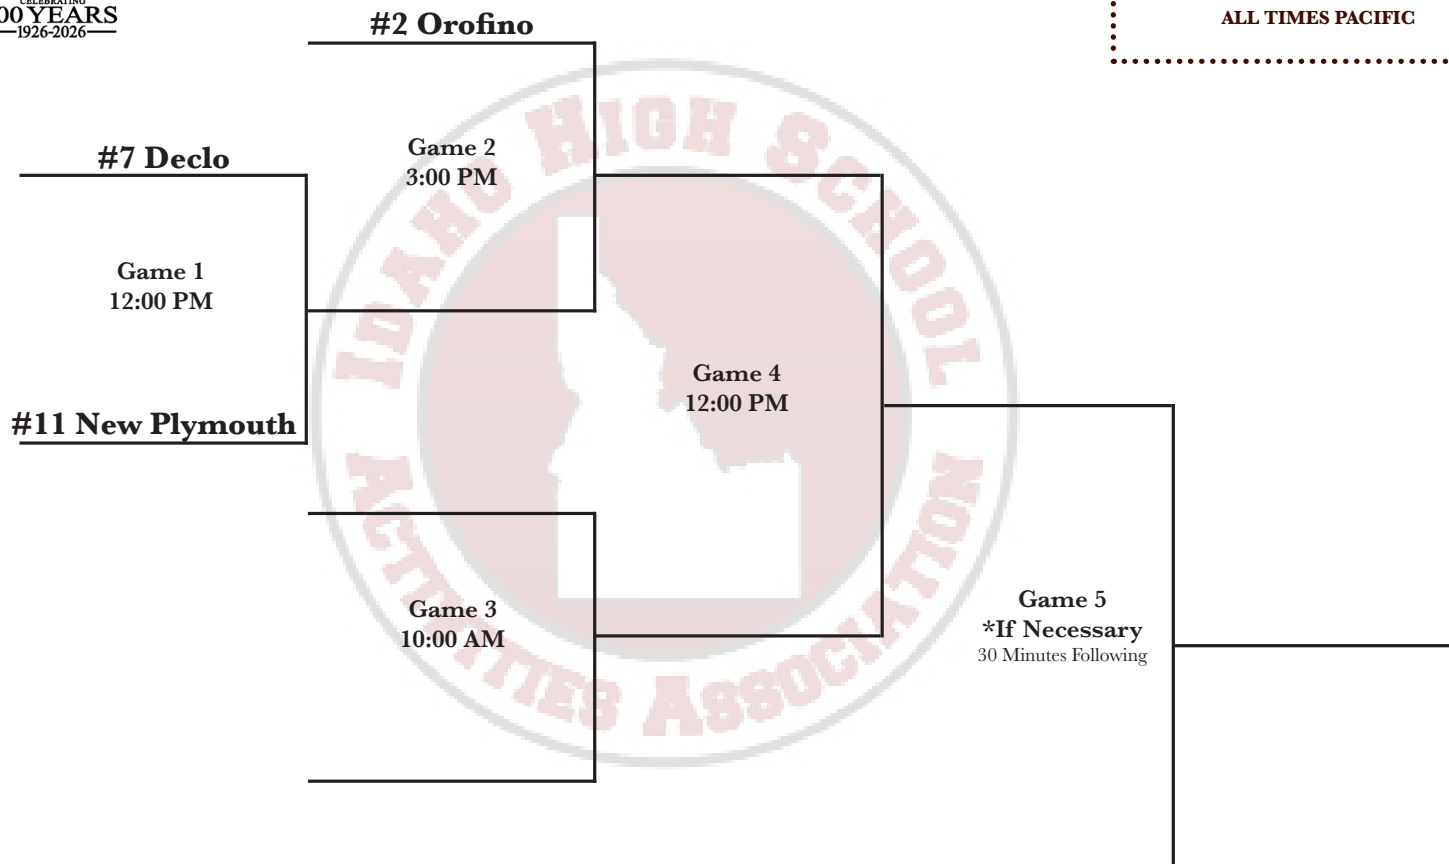

unbottled.

**3A State Regional  
North Qualifier  
Orofino High School  
Dates: May 8-9**

**GAME SCHEDULE**

**Friday**

Game 1 12:00 PM  
Game 2 3:00 PM

**Saturday**

Game 3 10:00 AM  
Game 4 12:00 PM  
\*Game 5 30 Minutes Following  
\* If Necessary

**ALL TIMES PACIFIC**

3 Team Play-In Format

Double Elimination Qualifier - Winner of Play-In Advances to State Championships

8 teams based on representation (Rule 2) - 4 At-Large teams (highest ranked non-qualifiers)

District Champions Host State Regional

North = District 1/2 West = District 3 South = District 4/5 East = District 6

3 Tier System (MaxPreps) for Super Regional Seeding - Tier 1 (1-4 seeds) Tier 2 (5-8 seeds) Tier 3 (9-12 seeds)