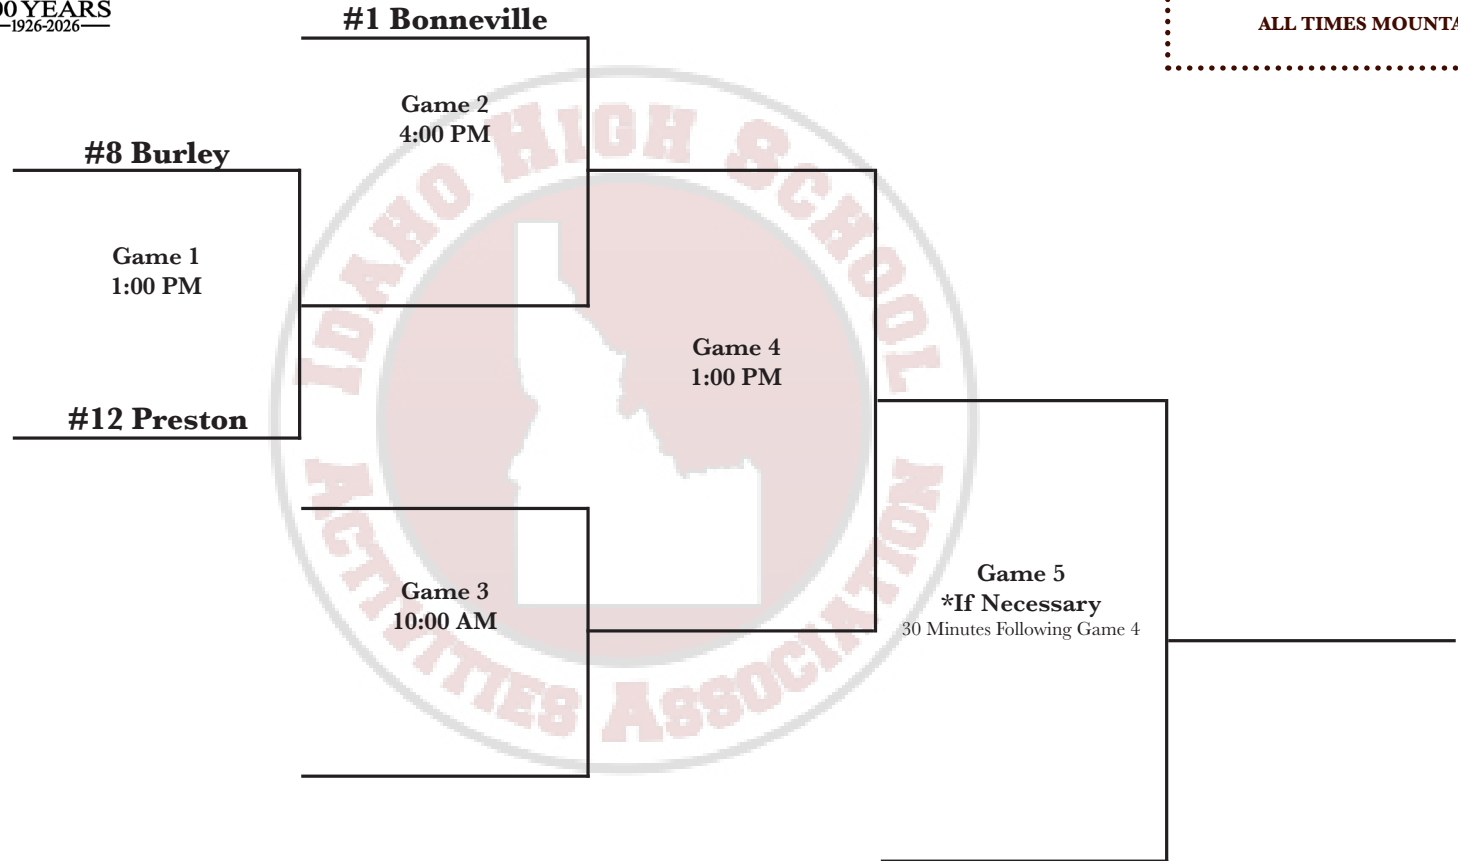

unbottled.

**5A State Regional
East Qualifier
Bonneville High School
Dates: May 8-9**

GAME SCHEDULE	
Friday	
Game 1	1:00 PM
Game 2	4:00 PM
Saturday	
Game 3	10:00 AM
Game 4	1:00 PM
*Game 5	30 Minutes Following Game 4
* If Necessary	
ALL TIMES MOUNTAIN	

3 Team Play-In Format

Double Elimination Qualifier - Winner of Play-In Advances to State Championships

8 teams based on representation (Rule 2) - 4 At-Large teams (highest ranked non-qualifiers)

District Champions Host State Regional

North = District 1/2 West = District 3 South = District 4 *East = District 5/6 *Highest ranked district champion between 5/6

3 Tier System (MaxPreps) for Play-In Seeding - Tier 1 (1-4 seeds) Tier 2 (5-8 seeds) Tier 3 (9-12 seeds)