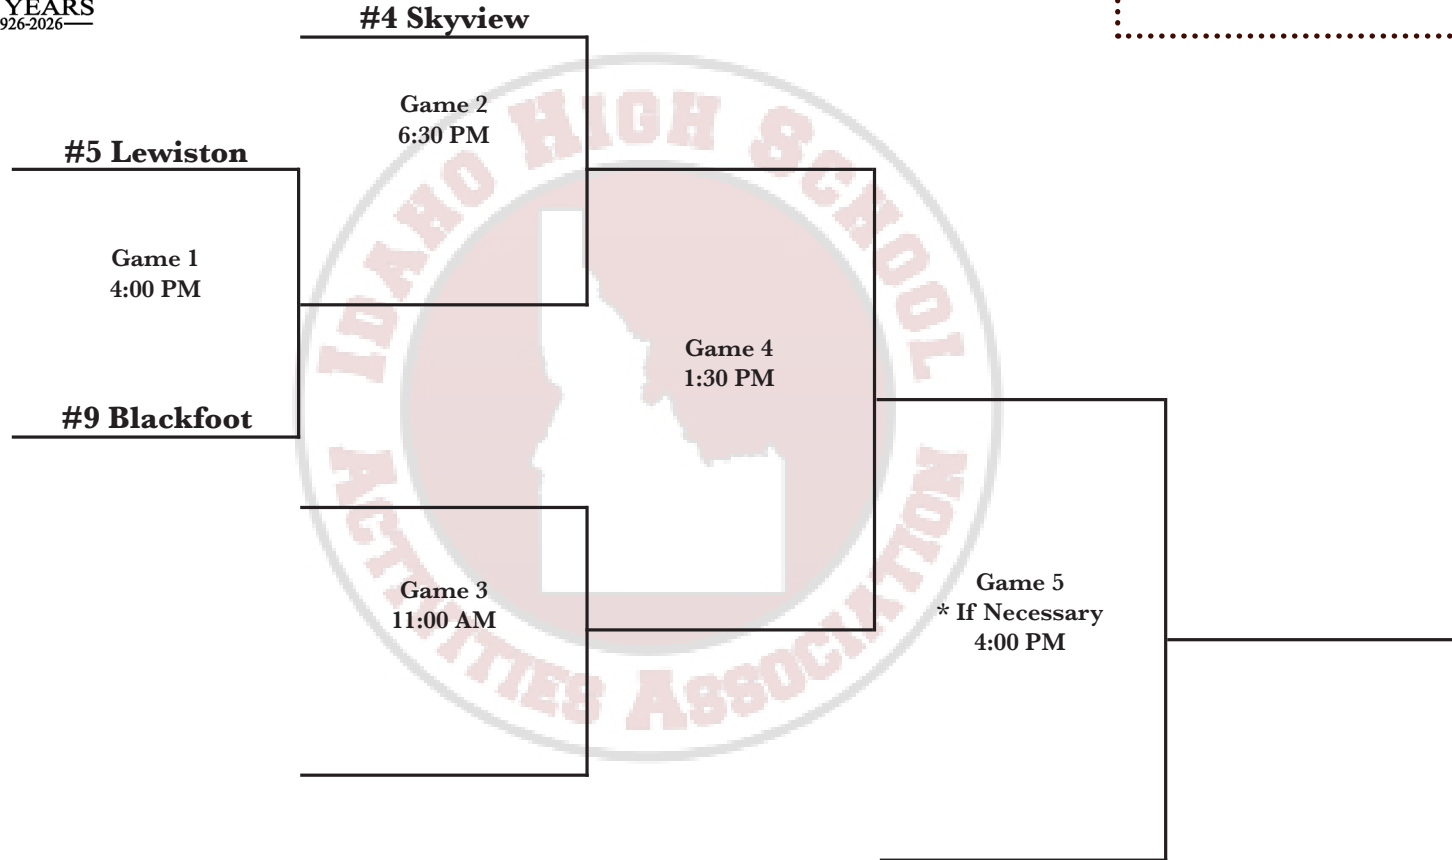

unbottled.

**5A State Regional  
West Qualifier  
Skyview High School  
Dates: May 8-9**

**GAME SCHEDULE**

**Friday**

Game 1 4:00 PM  
Game 2 6:30 PM

**Saturday**

Game 3 11:00 AM  
Game 4 1:30 PM  
\*Game 5 4:00 PM

\* If Necessary

**ALL TIMES MOUNTAIN**

3 Team Play-In Format

Double Elimination Qualifier - Winner of Play-In Advances to State Championships

8 teams based on representation (Rule 2) - 4 At-Large teams (highest ranked non-qualifiers)