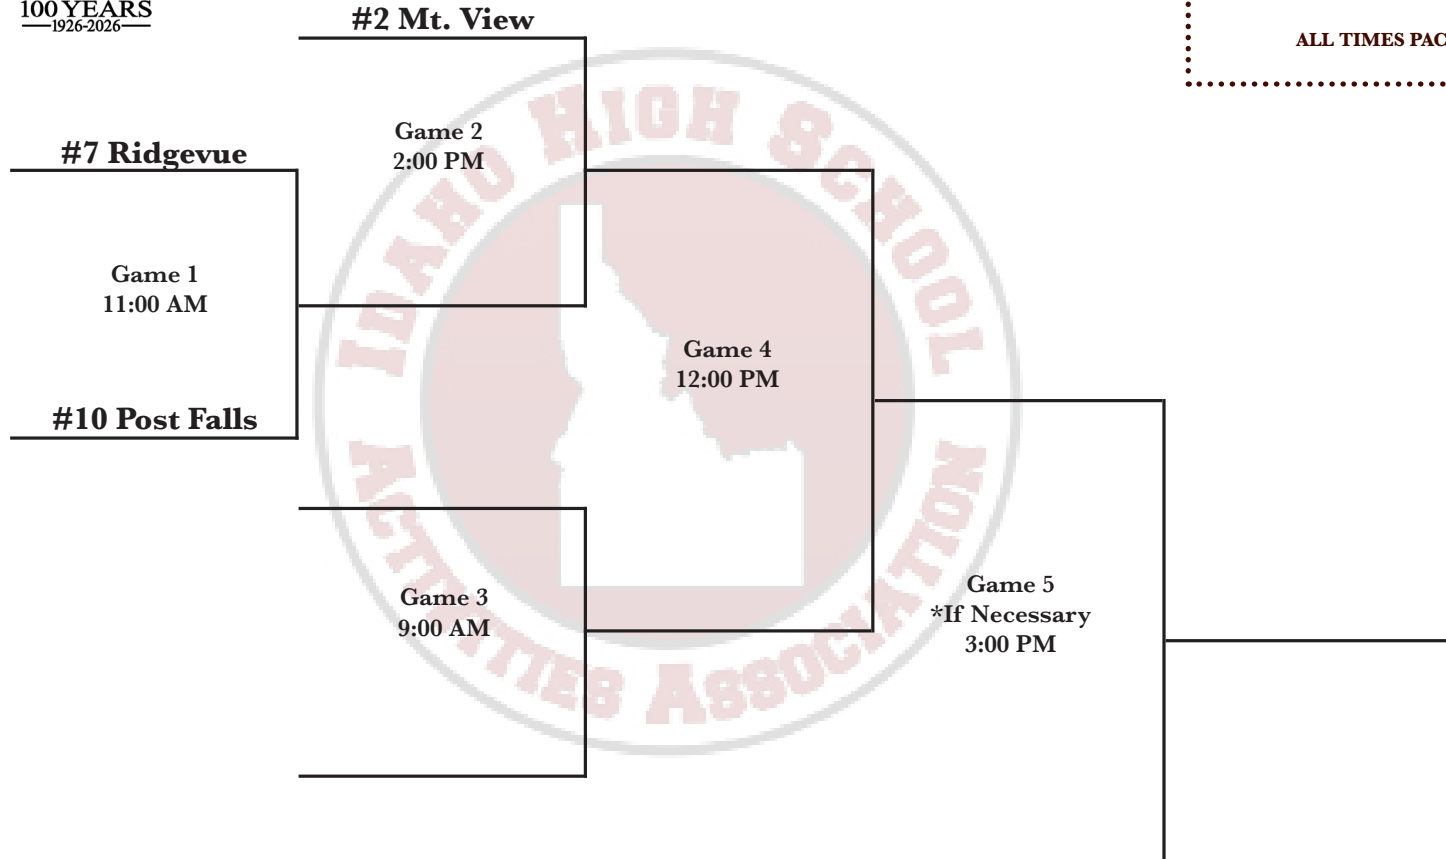

Saturday

Game 3 9:00 AM
Game 4 12:00 PM
*Game 5 3:00 PM

* If Necessary

ALL TIMES PACIFIC

3 Team Play-In Format

Double Elimination Qualifier - Winner of Play-In Advances to State Championships

8 teams based on representation (Rule 2) - 4 At-Large teams (highest ranked non-qualifiers)

District Champions Host State Regional

North = District 1/2   West = District 3 (2 Host)   East = District 4/5/6

3 Tier System (MaxPreps) for Play-In Seeding - Tier 1 (1-4 seeds) Tier 2 (5-8 seeds) Tier 3 (9-12 seeds)