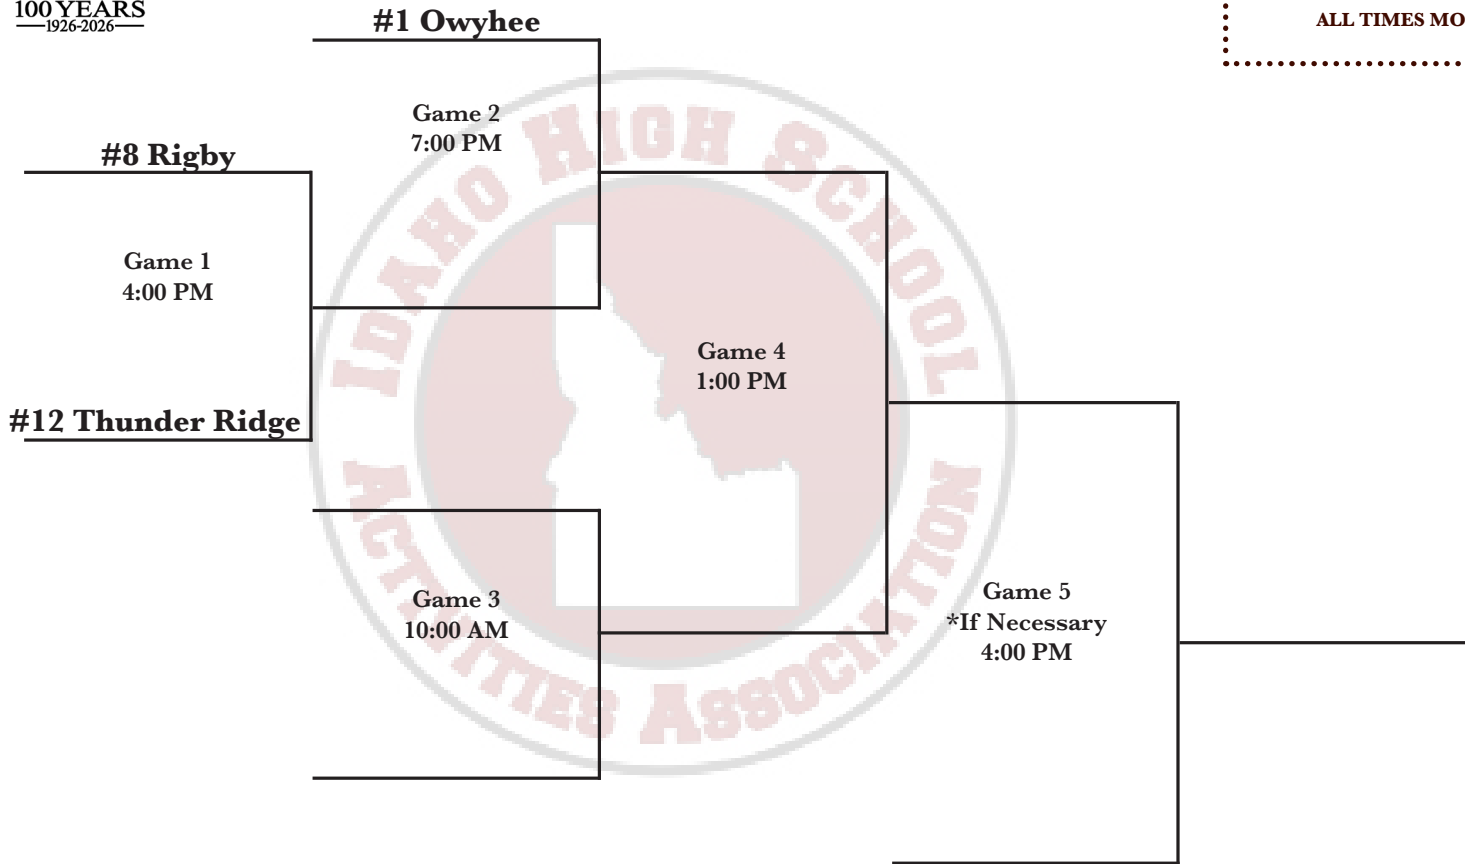

unbottled.

6A State Regional
 West #1 Qualifier
 Owyhee HS
 Dates: May 8-9

GAME SCHEDULE	
Friday	
Game 1	4:00 PM
Game 2	7:00 PM
Saturday	
Game 3	10:00 AM
Game 4	1:00 PM
*Game 5	4:00 PM
* If Necessary	

ALL TIMES MOUNTAIN

3 Team Play-In Format
 Double Elimination Qualifier - Winner of Play-In Advances to State Championships
 8 teams based on representation (Rule 2) - 4 At-Large teams (highest ranked non-qualifiers)
 District Champions Host State Regional
 North = District 1/2 West = District 3 (2 Host) East = District 4/5/6
 3 Tier System (MaxPreps) for Play-In Seeding - Tier 1 (1-4 seeds) Tier 2 (5-8 seeds) Tier 3 (9-12 seeds)