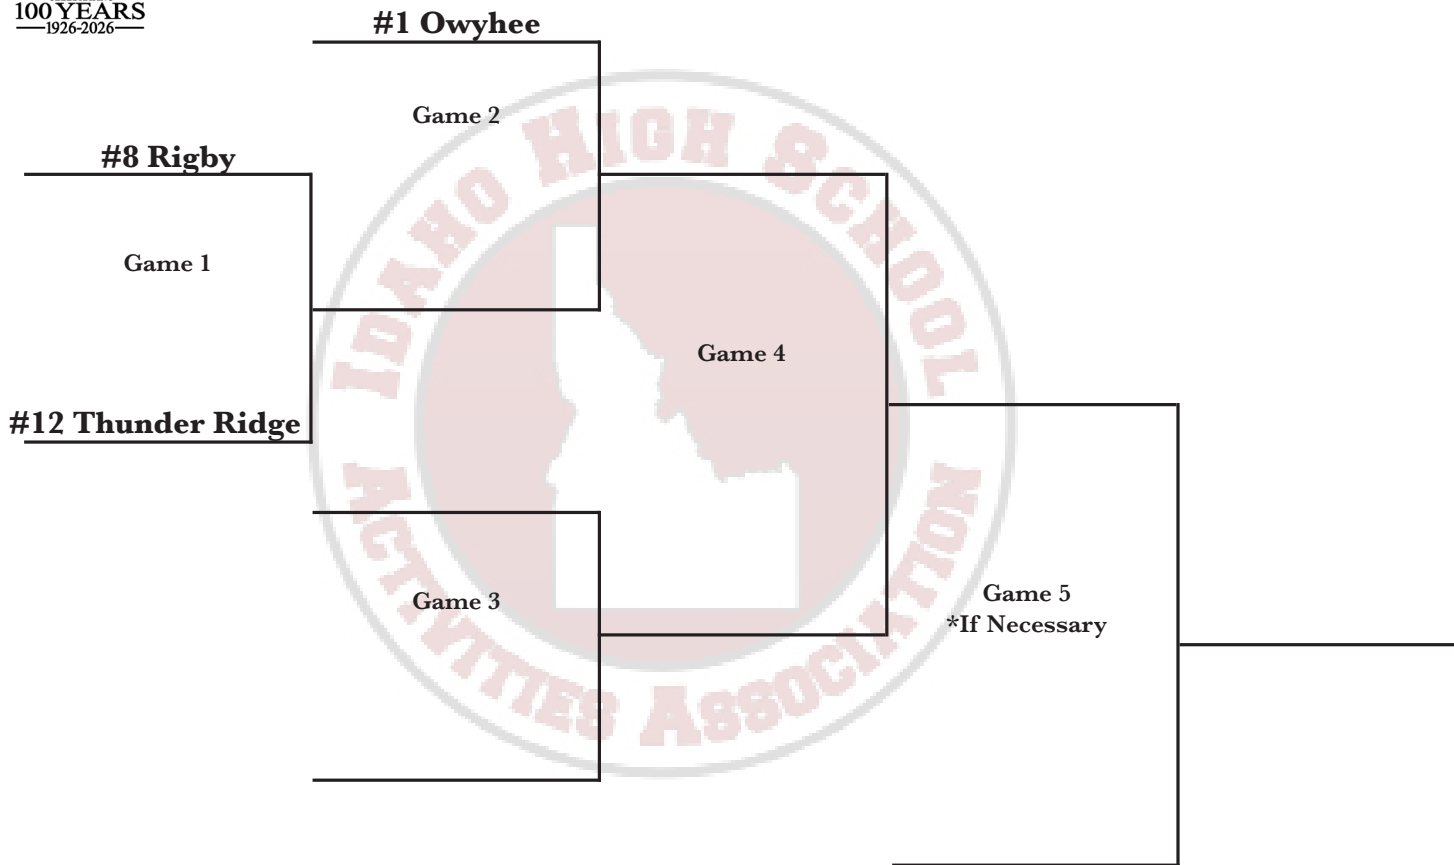

unbottled.

6A State Regional
West #1 Qualifier
Owyhee HS
Dates: May 8-9

GAME SCHEDULE
TBD
ALL TIMES MOUNTAIN

3 Team Play-In Format

Double Elimination Qualifier - Winner of Play-In Advances to State Championships

8 teams based on representation (Rule 2) - 4 At-Large teams (highest ranked non-qualifiers)

District Champions Host State Regional

North = District 1/2 West = District 3 (2 Host) East = District 4/5/6

3 Tier System (MaxPreps) for Play-In Seeding - Tier 1 (1-4 seeds) Tier 2 (5-8 seeds) Tier 3 (9-12 seeds)