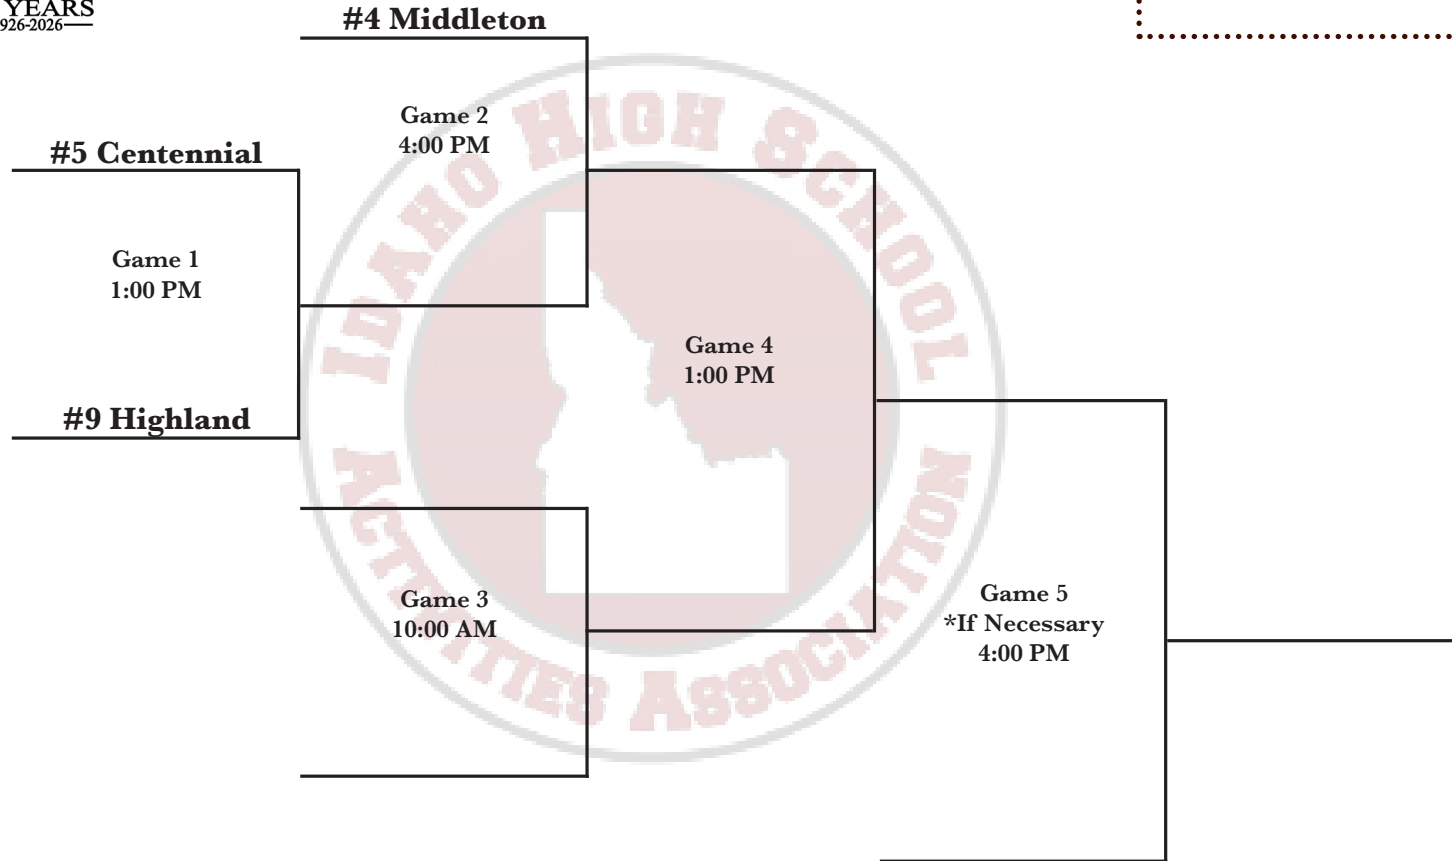

unbottled.

**6A State Regional
East Qualifier
Highland High School
Dates: May 8-9**

GAME SCHEDULE

Friday

Game 1 1:00 PM
Game 2 4:00 PM

Saturday

Game 3 10:00 AM
Game 4 1:00 PM
*Game 5 4:00 PM

* If Necessary

ALL TIMES MOUNTAIN

3 Team Play-In Format

Double Elimination Qualifier - Winner of Play-In Advances to State Championships

8 teams based on representation (Rule 2) - 4 At-Large teams (highest ranked non-qualifiers)

District Champions Host State Regional

North = District 1/2 West = District 3 (2 Host) East = District 4/5/6

3 Tier System (MaxPreps) for Play-In Seeding - Tier 1 (1-4 seeds) Tier 2 (5-8 seeds) Tier 3 (9-12 seeds)