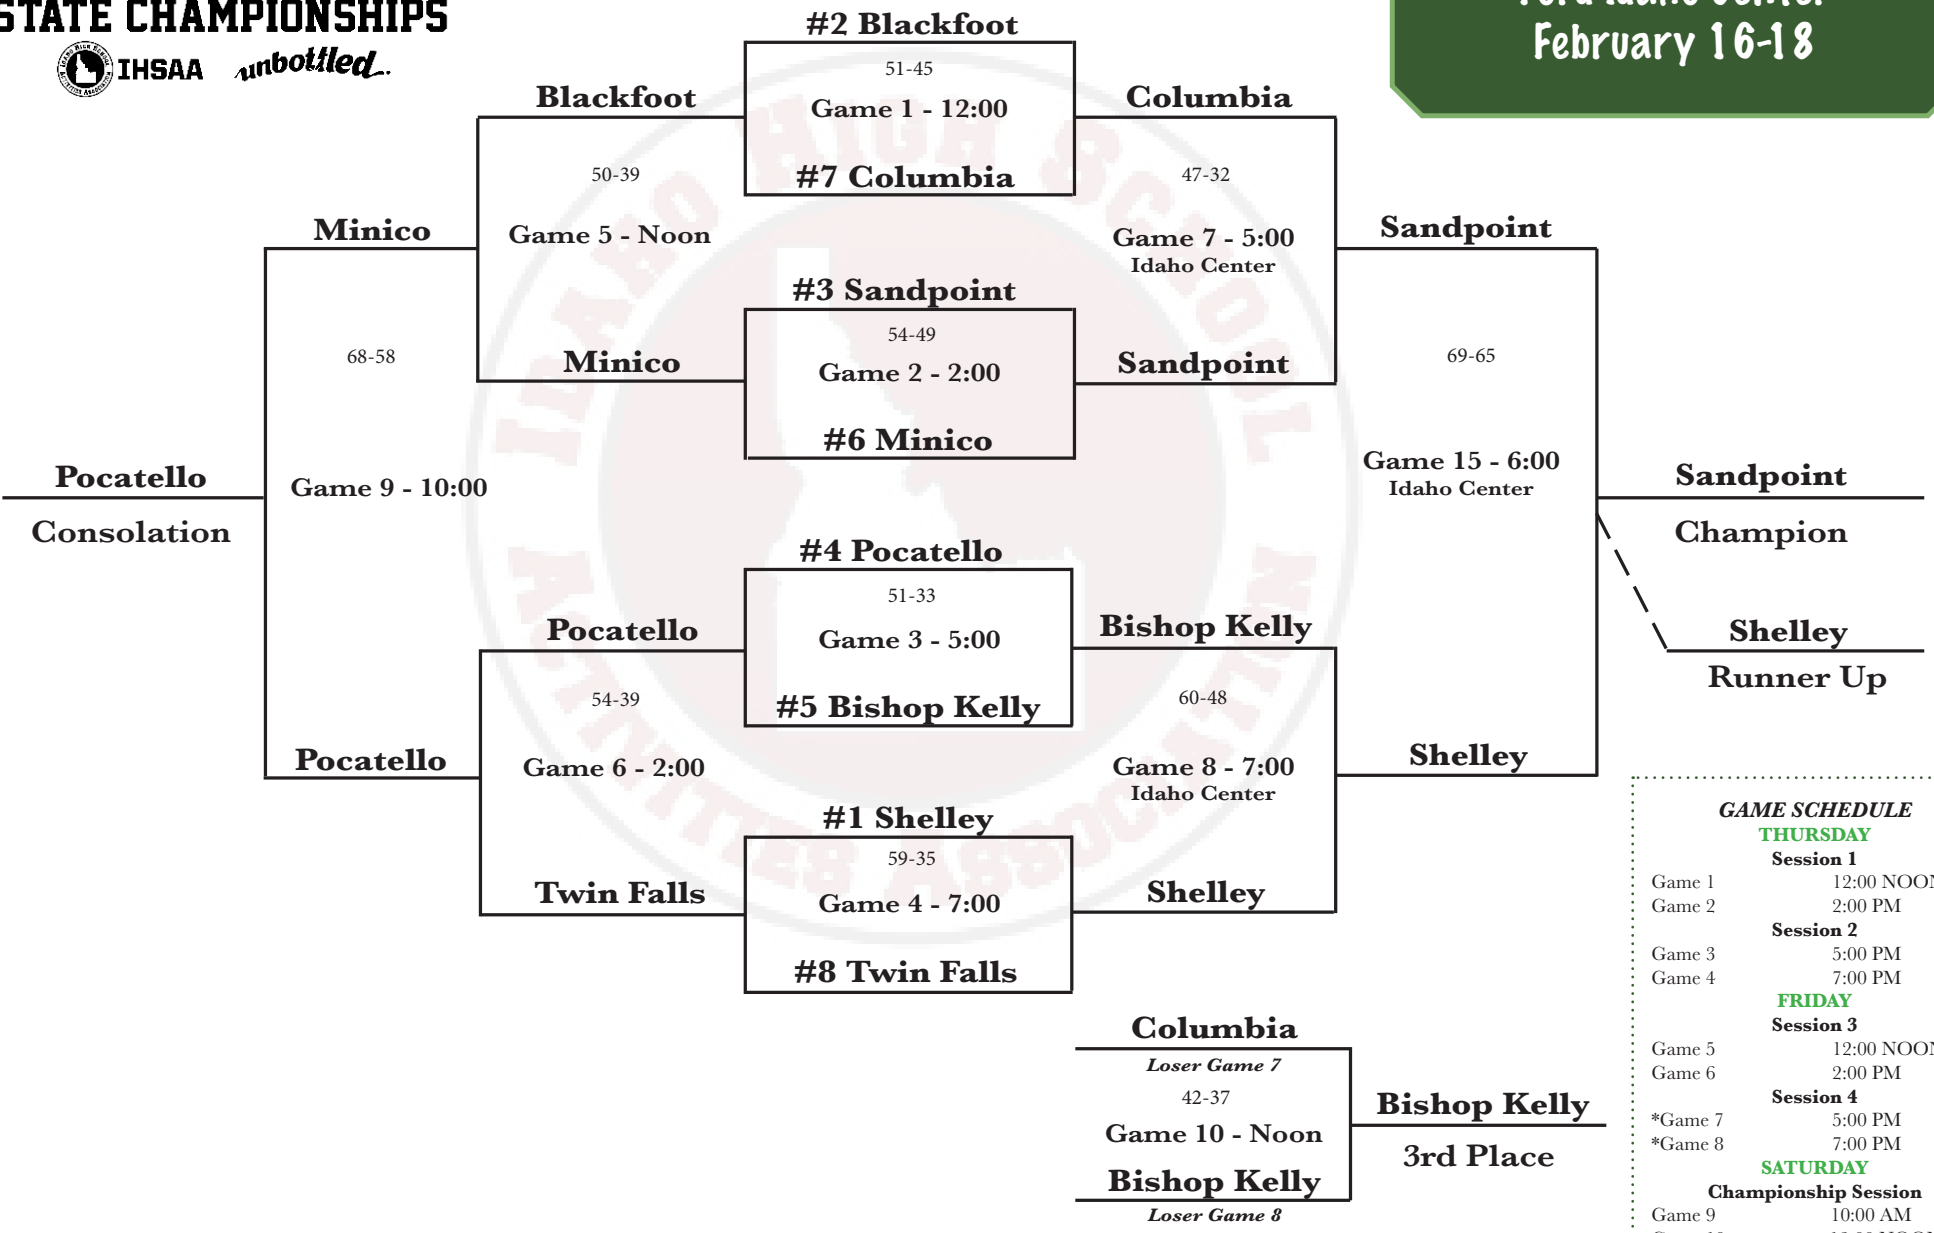

**4A Girls**  
**Real Dairy Shootout**  
**Timberline HS, Boise**  
**Ford Idaho Center**  
**February 16-18**

**GAME SCHEDULE**

**THURSDAY**

**Session 1**

Game 1 12:00 NOON  
 Game 2 2:00 PM

**Session 2**

Game 3 5:00 PM  
 Game 4 7:00 PM

**FRIDAY**

**Session 3**

Game 5 12:00 NOON  
 Game 6 2:00 PM

**Session 4**

\*Game 7 5:00 PM  
 \*Game 8 7:00 PM

**SATURDAY**

**Championship Session**

Game 9 10:00 AM  
 Game 10 12:00 NOON  
 \*Game 15 6:00 PM  
 \* Games 7, 8, 15 at Ford Idaho Center