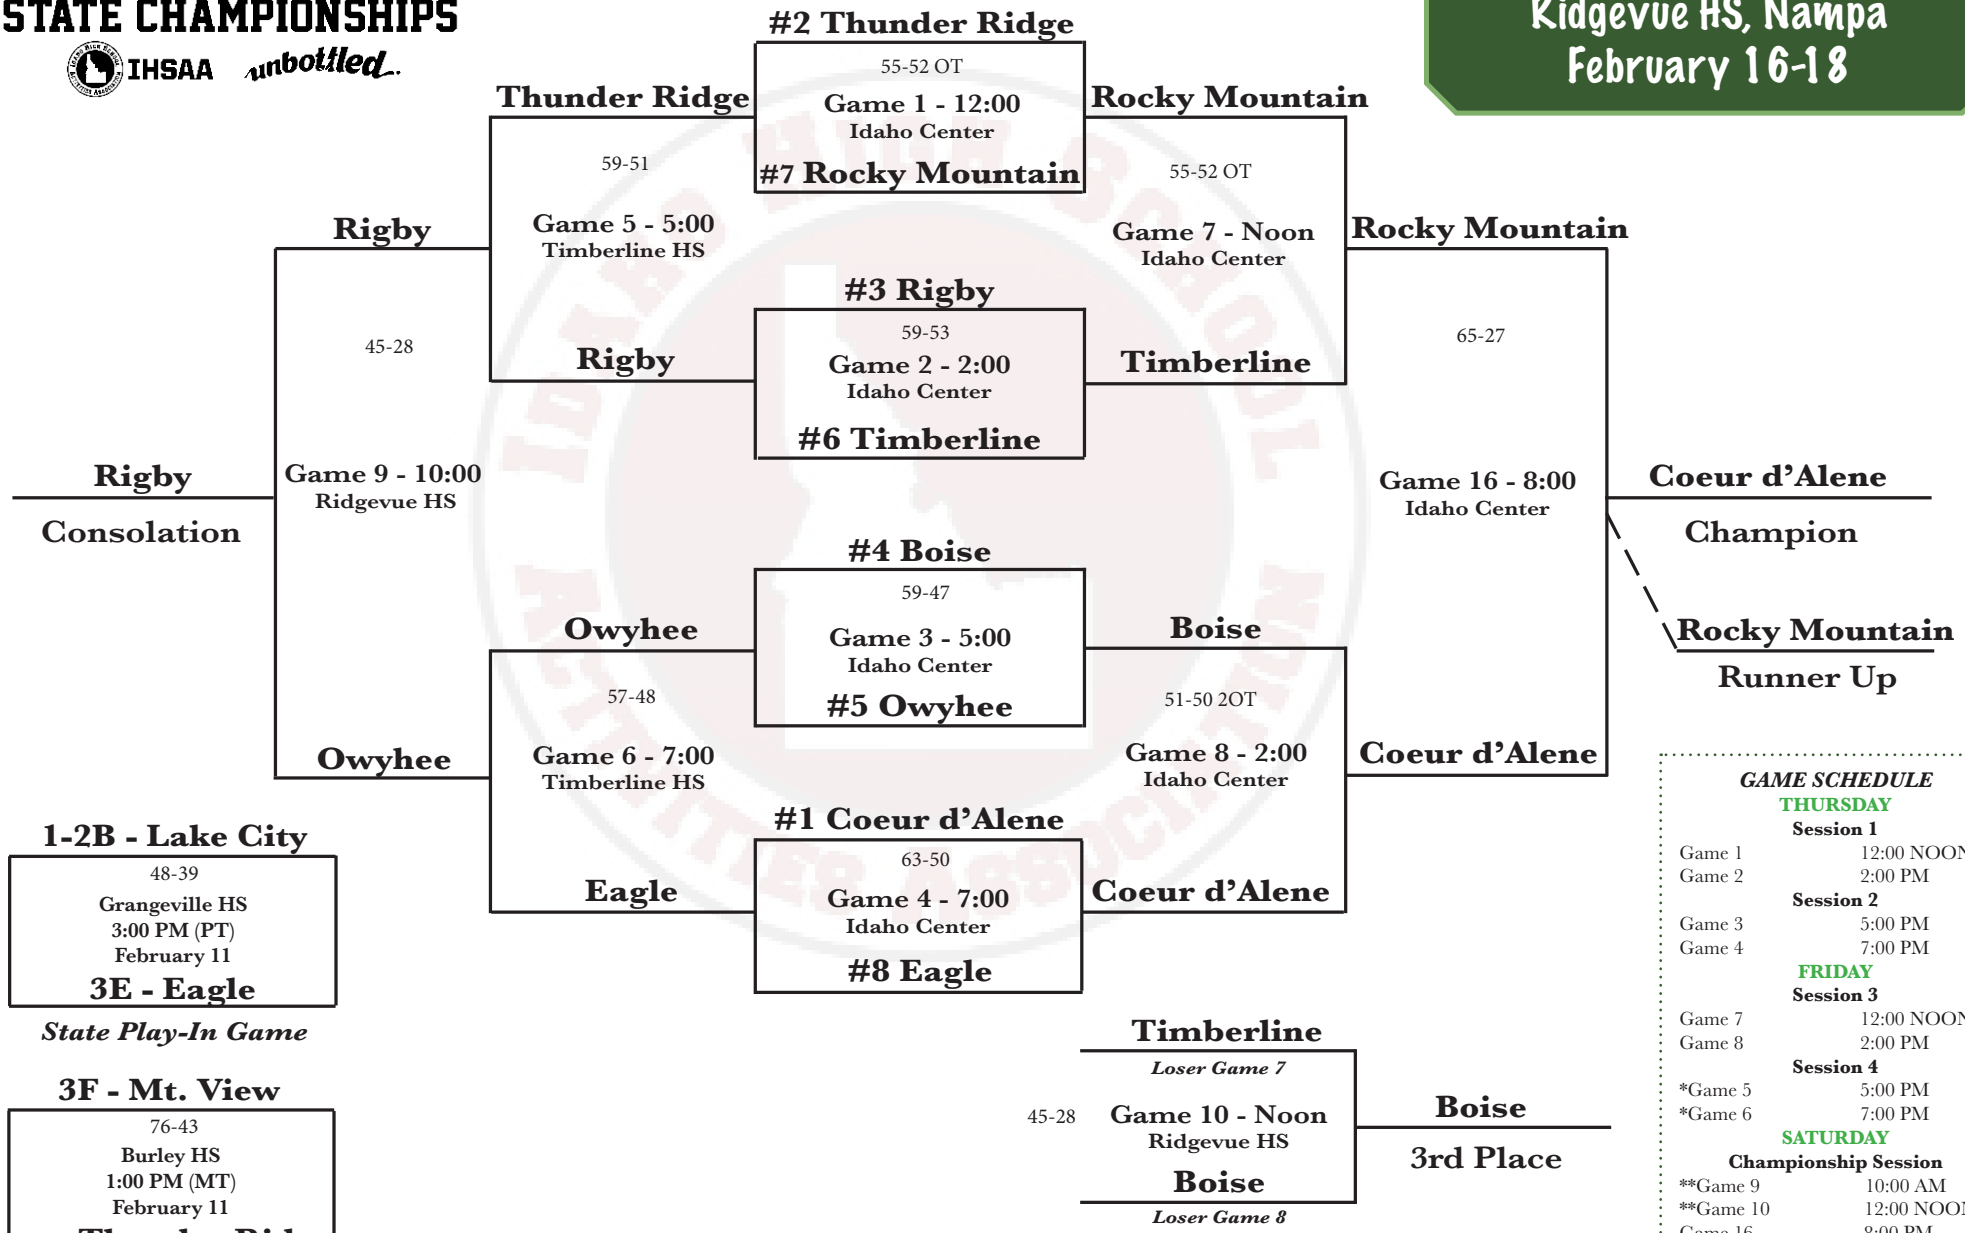

5A Girls
Real Dairy Shootout
Ford Idaho Center
Timberline HS, Boise
Ridgevue HS, Nampa
February 16-18

1-2B - Lake City
48-39
Grangeville HS
3:00 PM (PT)
February 11
3E - Eagle
State Play-In Game

3F - Mt. View
76-43
Burley HS
1:00 PM (MT)
February 11
5-6B - Thunder Ridge
State Play-In Game

Timberline
Loser Game 7
Boise
Game 10 - Noon
Ridgevue HS
Boise
Loser Game 8

GAME SCHEDULE

THURSDAY	
Session 1	
Game 1	12:00 NOON
Game 2	2:00 PM
Session 2	
Game 3	5:00 PM
Game 4	7:00 PM
FRIDAY	
Session 3	
Game 7	12:00 NOON
Game 8	2:00 PM
Session 4	
*Game 5	5:00 PM
*Game 6	7:00 PM
SATURDAY	
Championship Session	
**Game 9	10:00 AM
**Game 10	12:00 NOON
Game 16	8:00 PM
* Games 5, 6 at Timberline HS	
** Games 9 & 10 at Ridgevue HS	