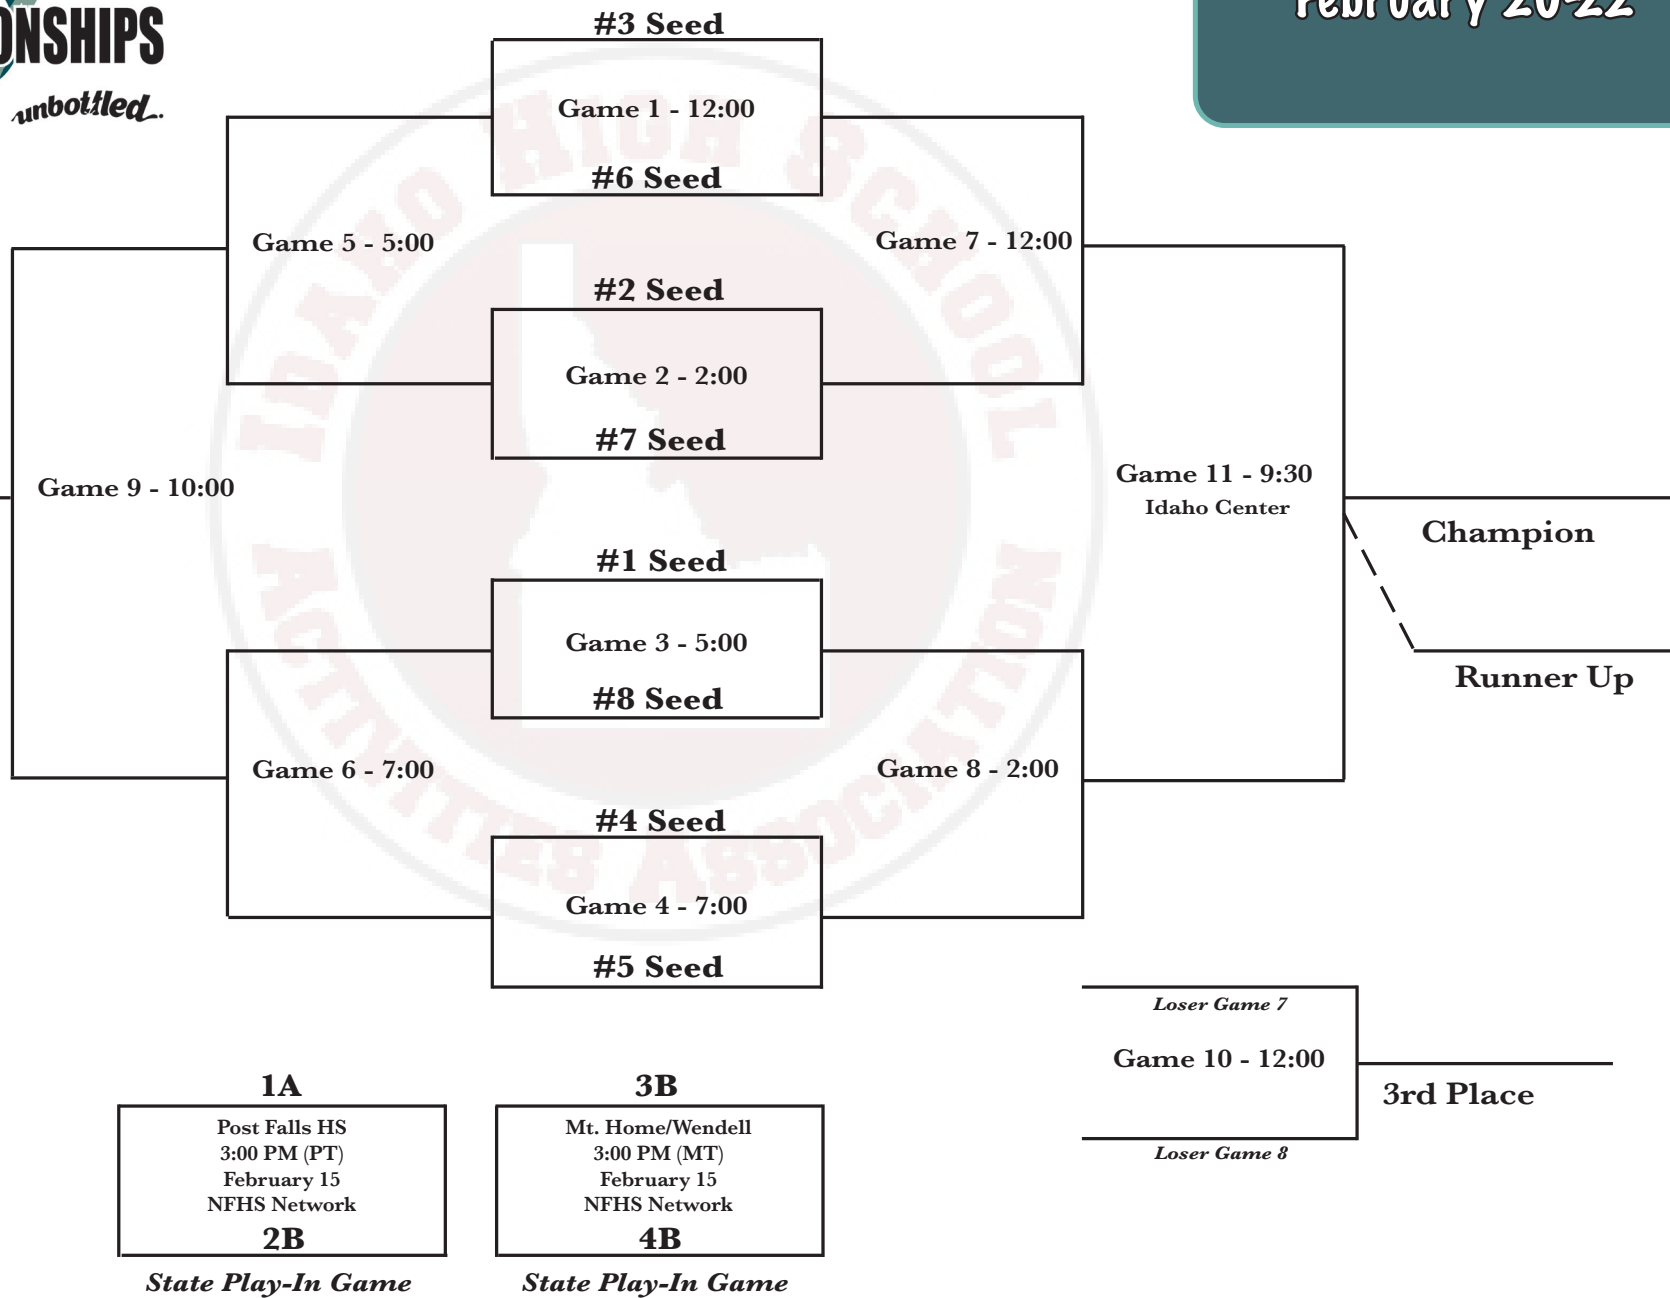

**1A Girls  
Nampa High School  
February 20-22**

**GAME SCHEDULE**

**THURSDAY**

**Session 1**

Game 1 12:00 PM  
Game 2 2:00 PM

**Session 2**

Game 3 5:00 PM  
Game 4 7:00 PM

**FRIDAY**

**Session 3**

Game 7 12:00 PM  
Game 8 2:00 PM

**Session 4**

Game 5 5:00 PM  
Game 6 7:00 PM

**SATURDAY**

**Session 5**

Game 9 10:00 AM  
Game 10 12:00 PM

**Championship Session 6**

Game 11 9:30 AM

**Ford Idaho Center**