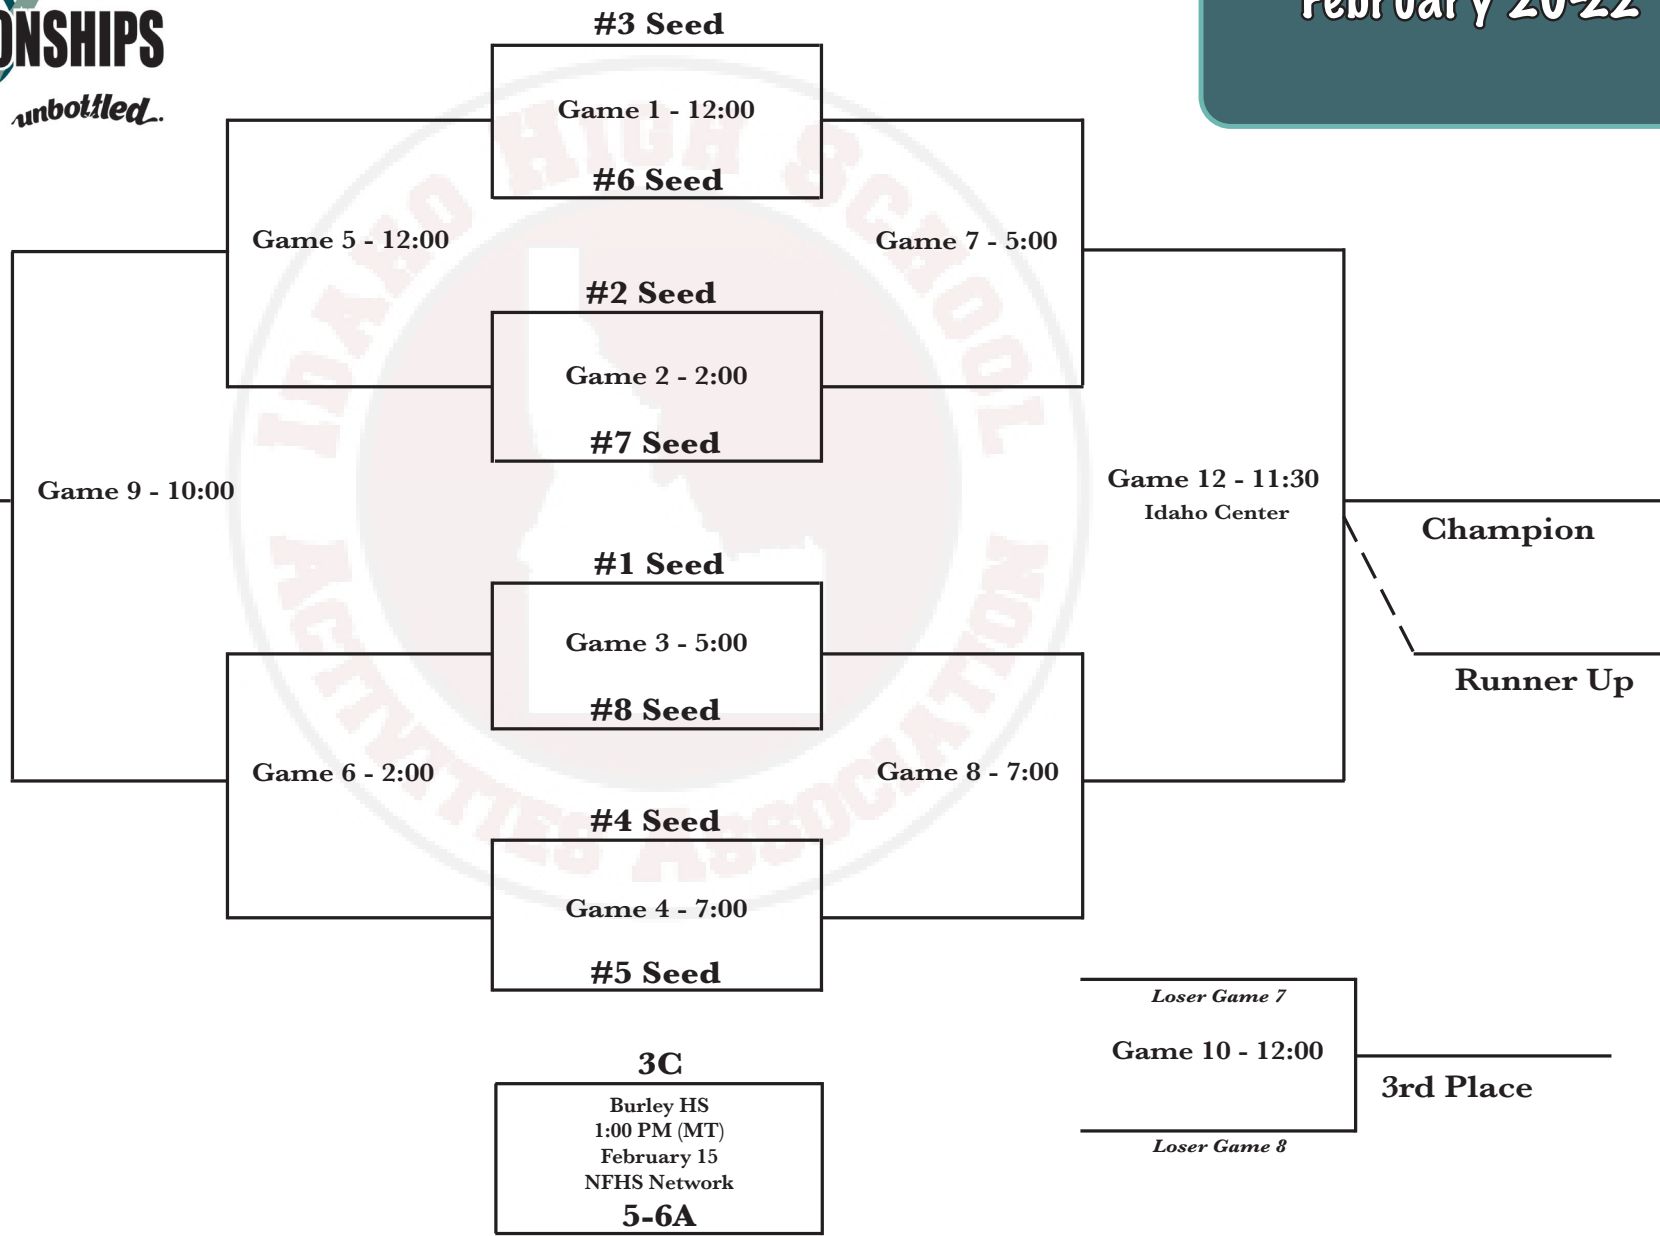

**2A Girls
Columbia High School
February 20-22**

GAME SCHEDULE

THURSDAY

Session 1

Game 1 12:00 PM
Game 2 2:00 PM

Session 2

Game 3 5:00 PM
Game 4 7:00 PM

FRIDAY

Session 3

Game 5 12:00 PM
Game 6 2:00 PM

Session 4

Game 7 5:00 PM
Game 8 7:00 PM

SATURDAY

Session 5

Game 9 10:00 AM
Game 10 12:00 PM

Championship Session 6

Game 12 11:30 PM
Ford Idaho Center

3C
Burley HS
1:00 PM (MT)
February 15
NFHS Network
5-6A

State Play-In Game