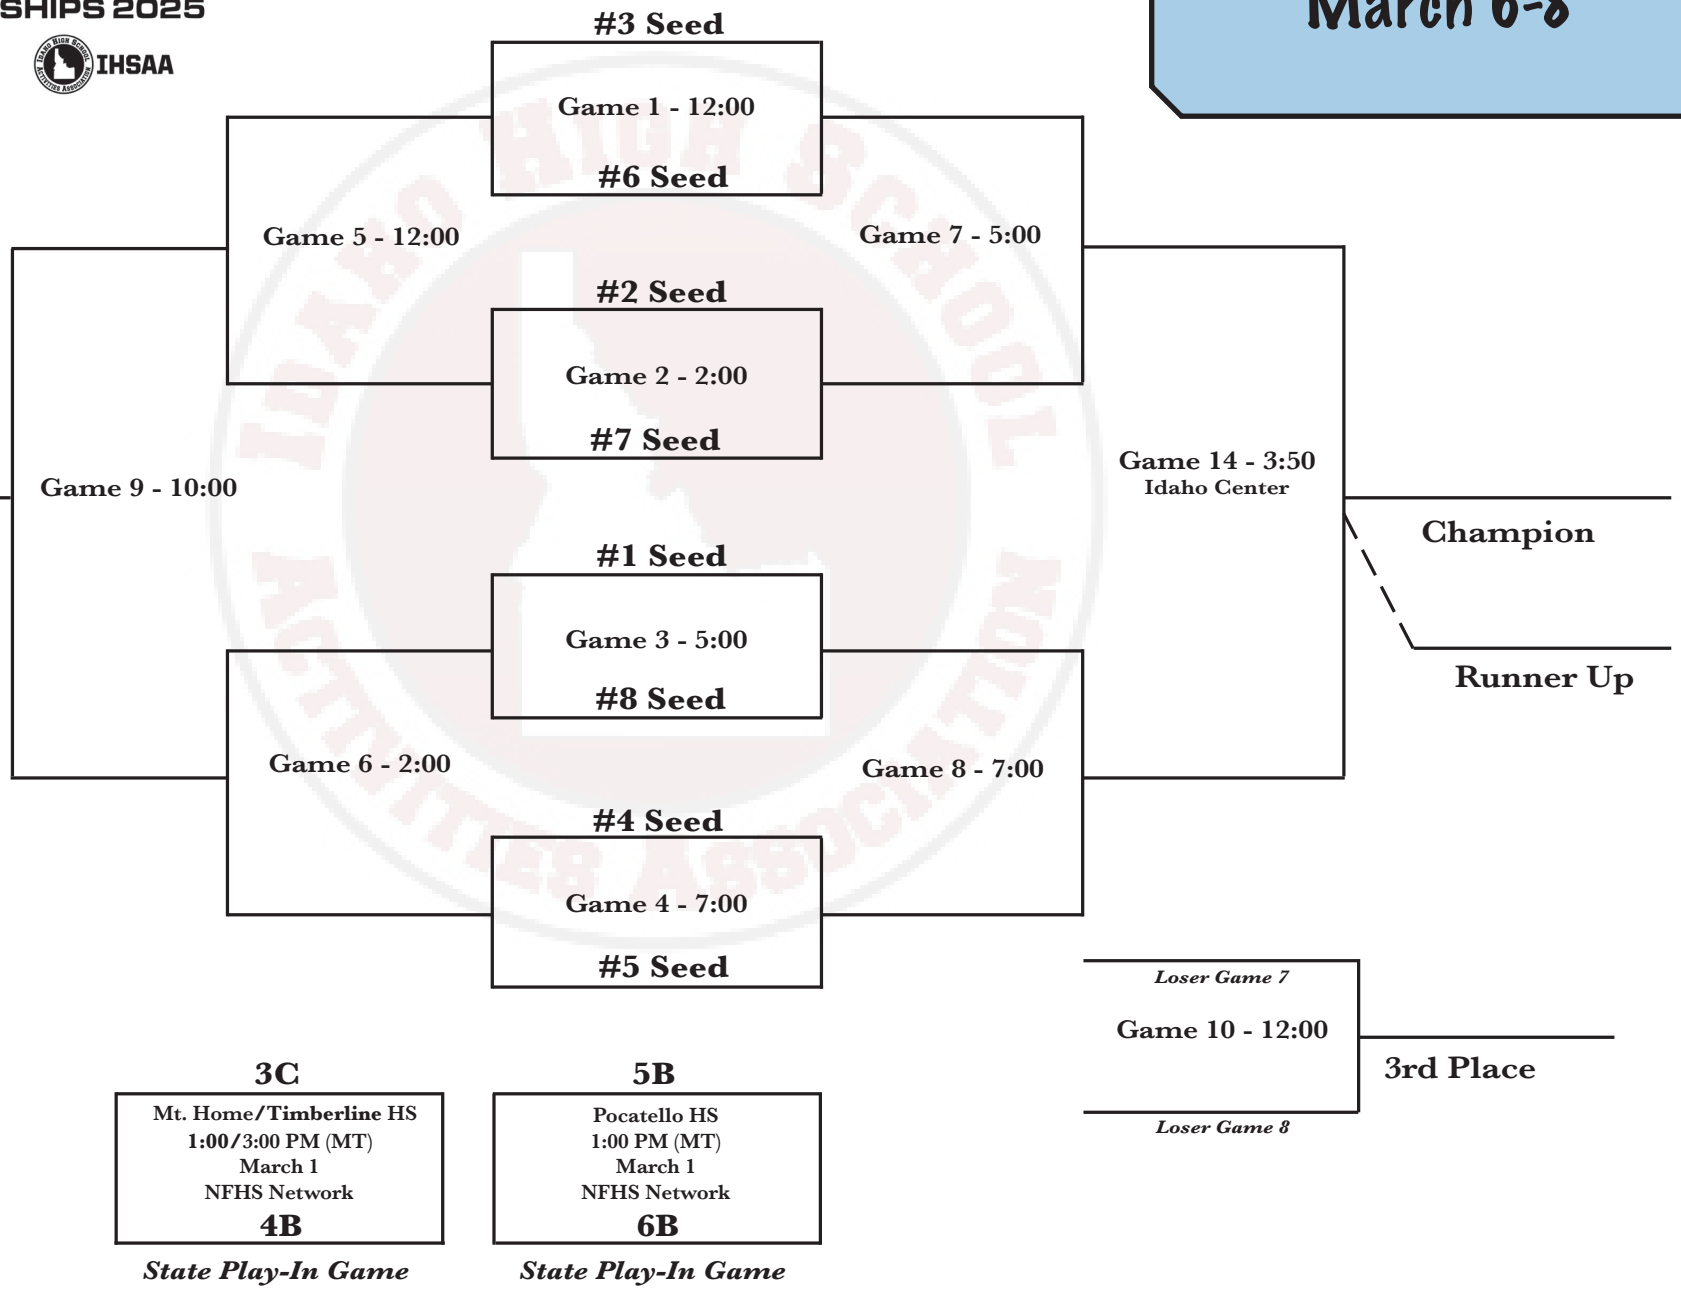

**4A Boys
Eagle High School
March 6-8**

GAME SCHEDULE

THURSDAY

Session 1

Game 1 12:00 PM
Game 2 2:00 PM

Session 2

Game 3 5:00 PM
Game 4 7:00 PM

FRIDAY

Session 3

Game 5 12:00 PM
Game 6 2:00 PM

Session 4

Game 7 5:00 PM
Game 8 7:00 PM

SATURDAY

Session 5

Game 9 10:00 AM
Game 10 12:00 PM

Championship Session 6

Game 14 3:50 PM
Ford Idaho Center

3C
Mt. Home/Timberline HS
1:00/3:00 PM (MT)
March 1
NFHS Network
4B

5B
Pocatello HS
1:00 PM (MT)
March 1
NFHS Network
6B

State Play-In Game

State Play-In Game