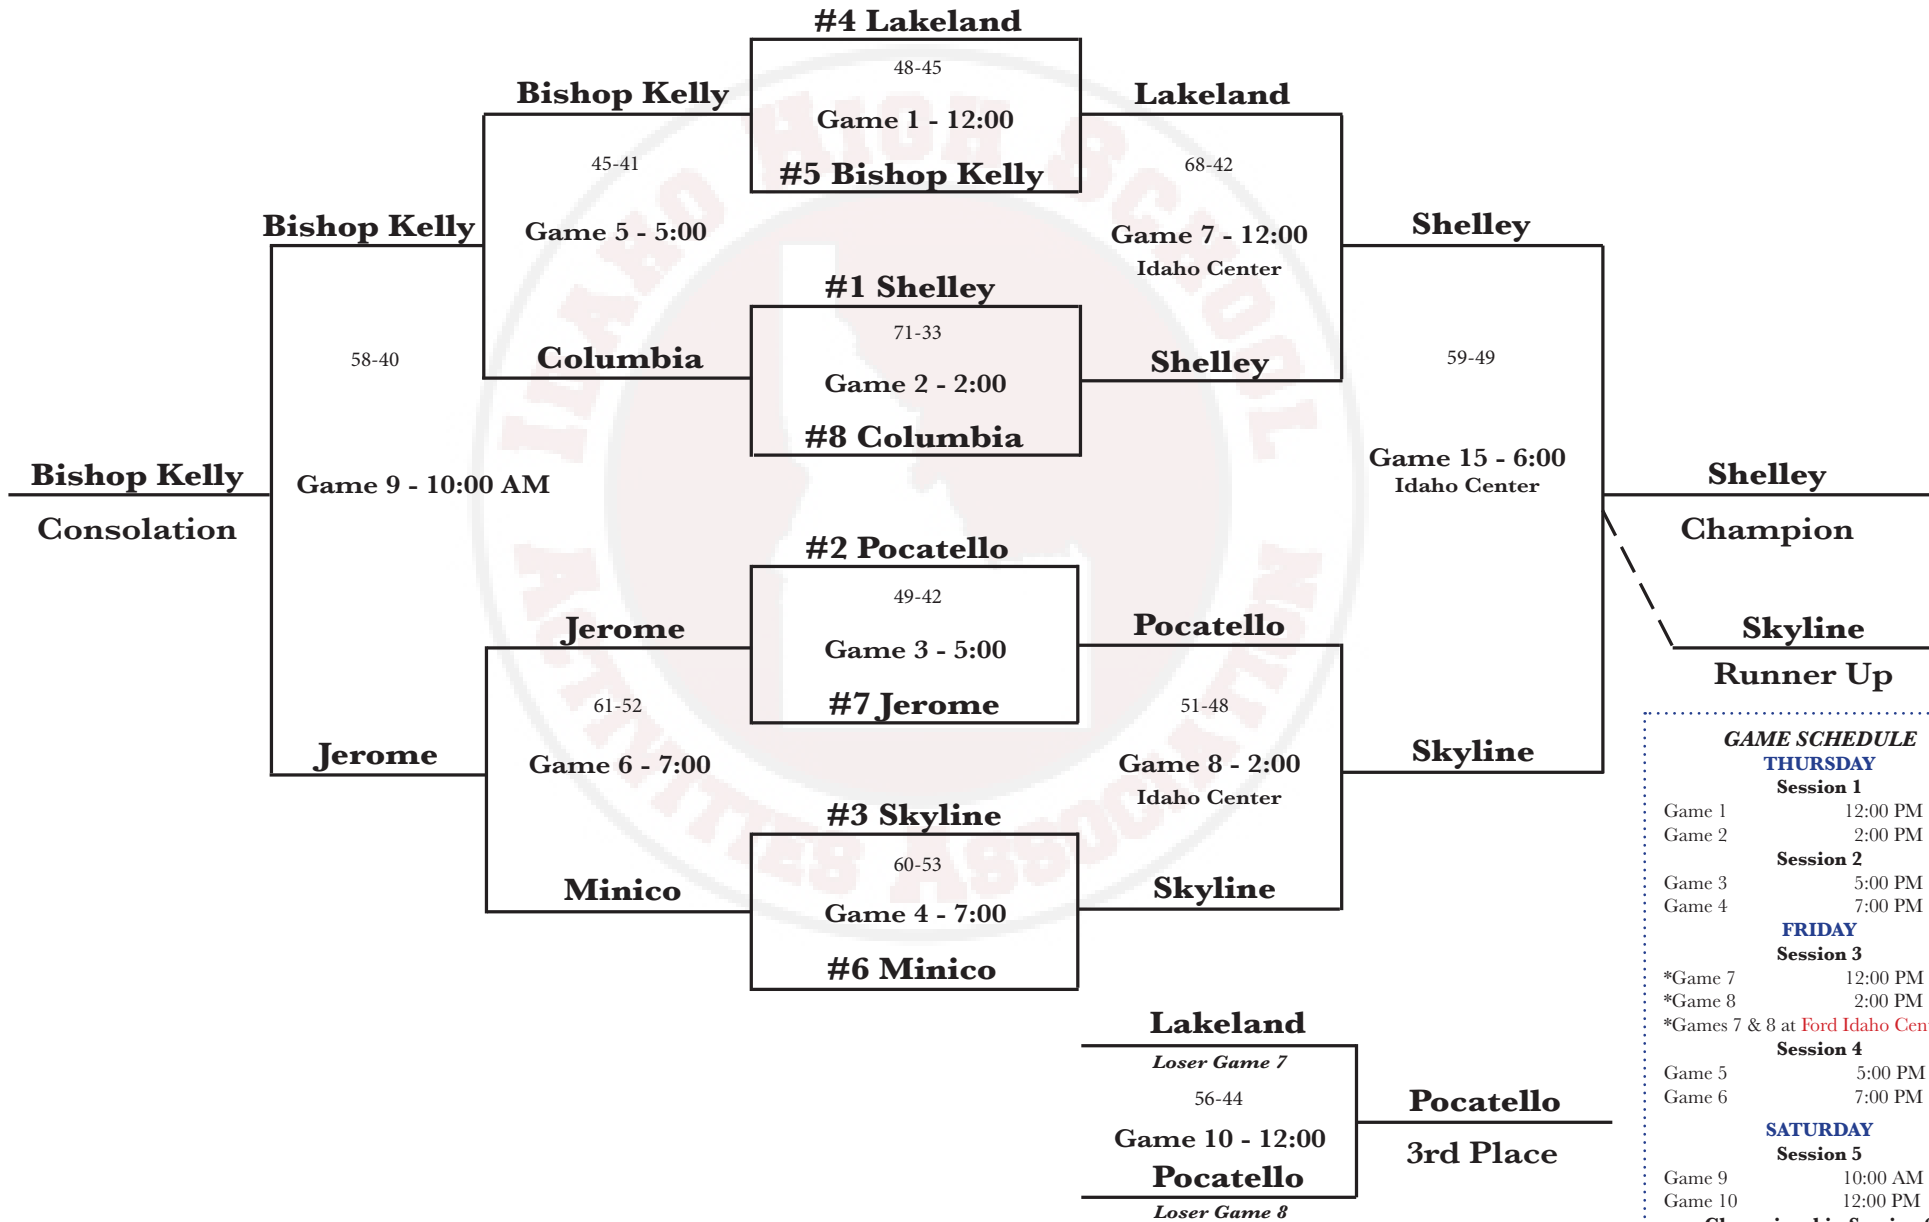

4A Girls
Timberline HS, Boise
Ford Idaho Center
February 15-17

GAME SCHEDULE	
THURSDAY	
Session 1	
Game 1	12:00 PM
Game 2	2:00 PM
Session 2	
Game 3	5:00 PM
Game 4	7:00 PM
FRIDAY	
Session 3	
*Game 7	12:00 PM
*Game 8	2:00 PM
*Games 7 & 8 at Ford Idaho Center	
Session 4	
Game 5	5:00 PM
Game 6	7:00 PM
SATURDAY	
Session 5	
Game 9	10:00 AM
Game 10	12:00 PM
Championship Session 6	
Game 15	6:00 PM
Ford Idaho Center	