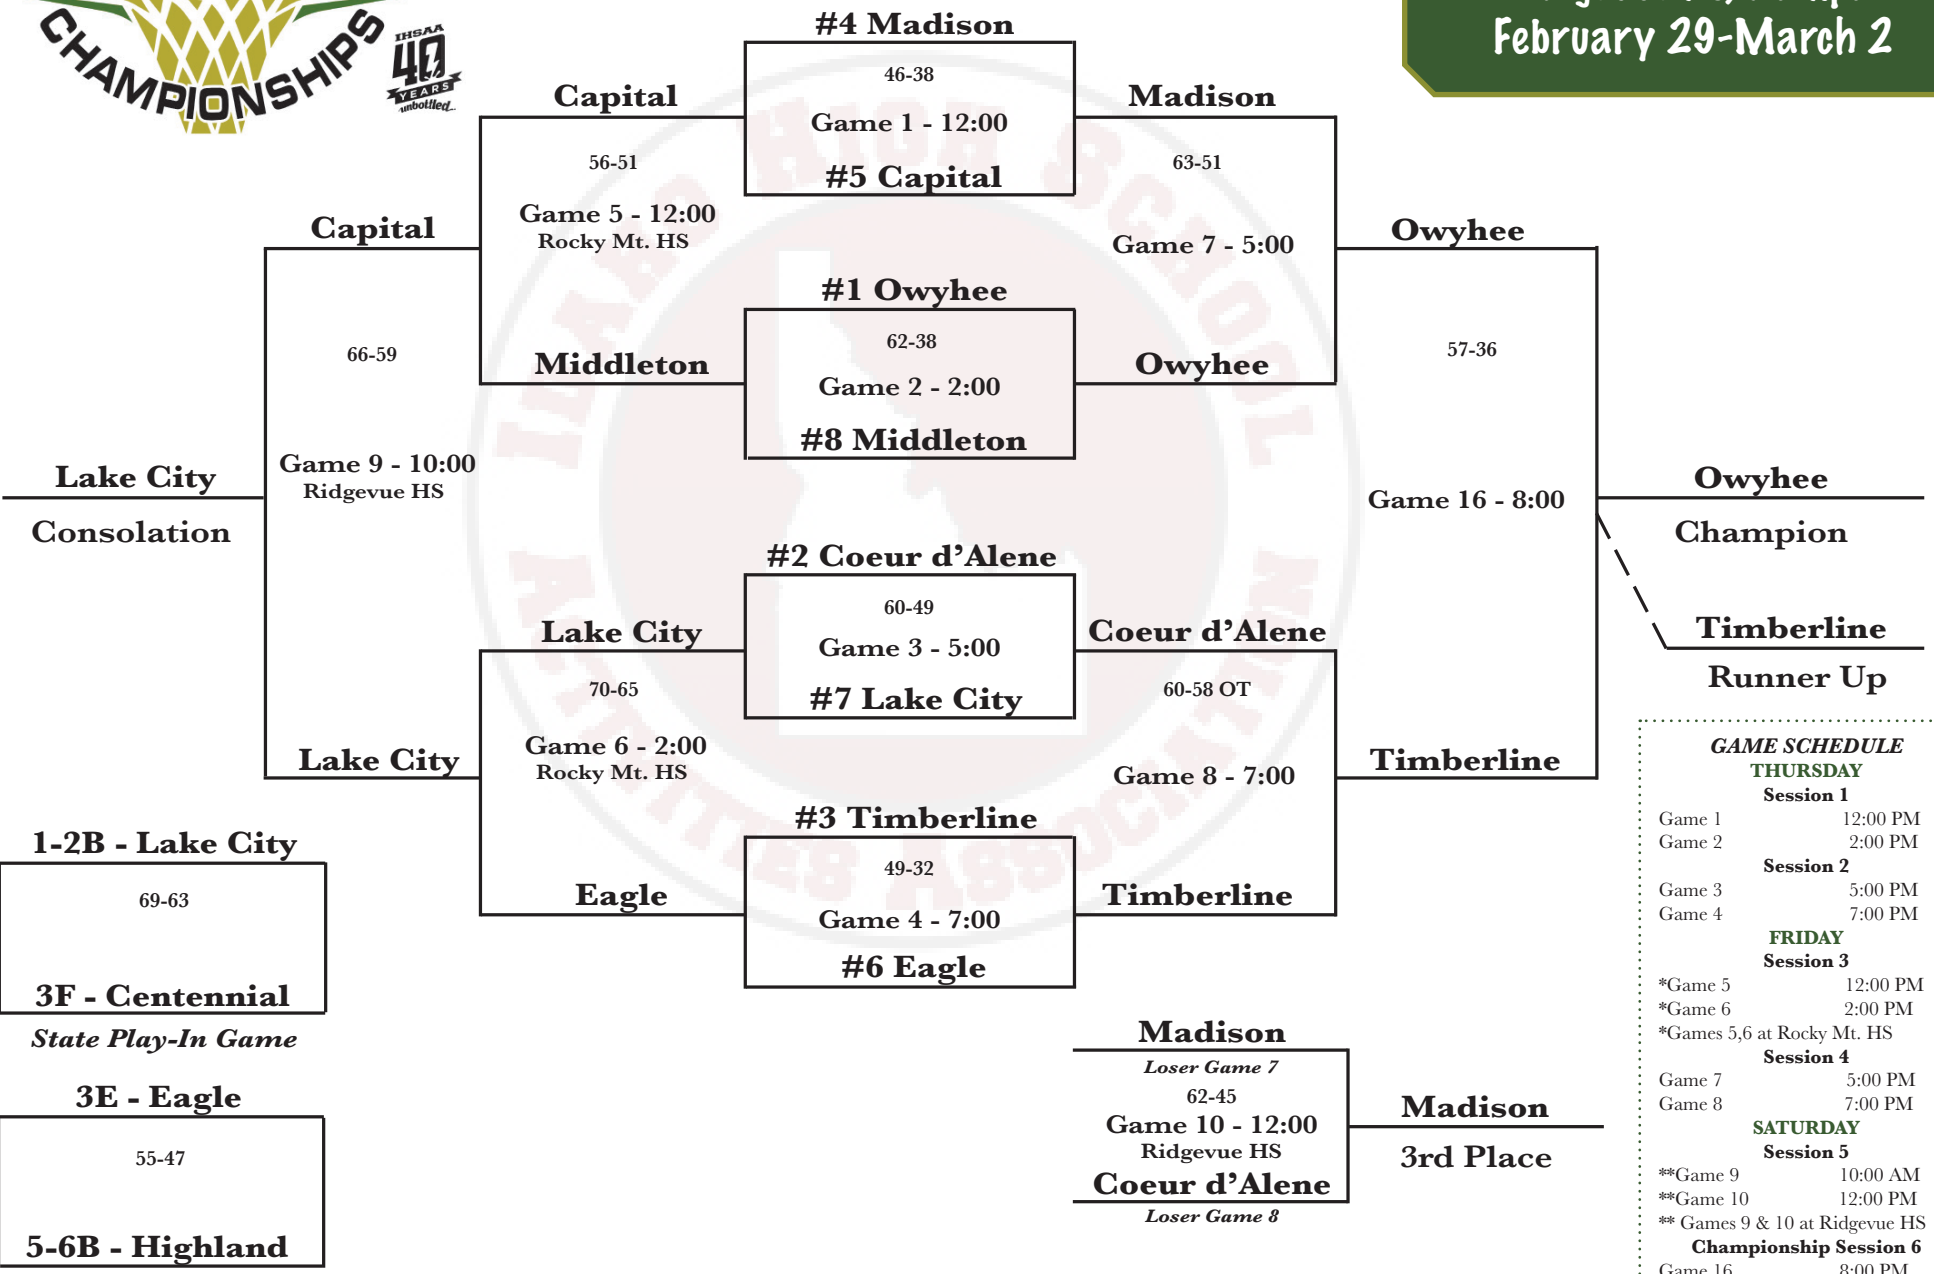

**5A Boys**  
 Ford Idaho Center, Nampa  
 Rocky Mt. HS, Meridian  
 Ridgevue HS, Nampa  
 February 29-March 2

**GAME SCHEDULE**

**THURSDAY**

**Session 1**

Game 1 12:00 PM  
 Game 2 2:00 PM

**Session 2**

Game 3 5:00 PM  
 Game 4 7:00 PM

**FRIDAY**

**Session 3**

\*Game 5 12:00 PM  
 \*Game 6 2:00 PM  
 \*Games 5,6 at Rocky Mt. HS

**Session 4**

Game 7 5:00 PM  
 Game 8 7:00 PM

**SATURDAY**

**Session 5**

\*\*Game 9 10:00 AM  
 \*\*Game 10 12:00 PM  
 \*\* Games 9 & 10 at Ridgevue HS

**Championship Session 6**

Game 16 8:00 PM  
 Ford Idaho Center