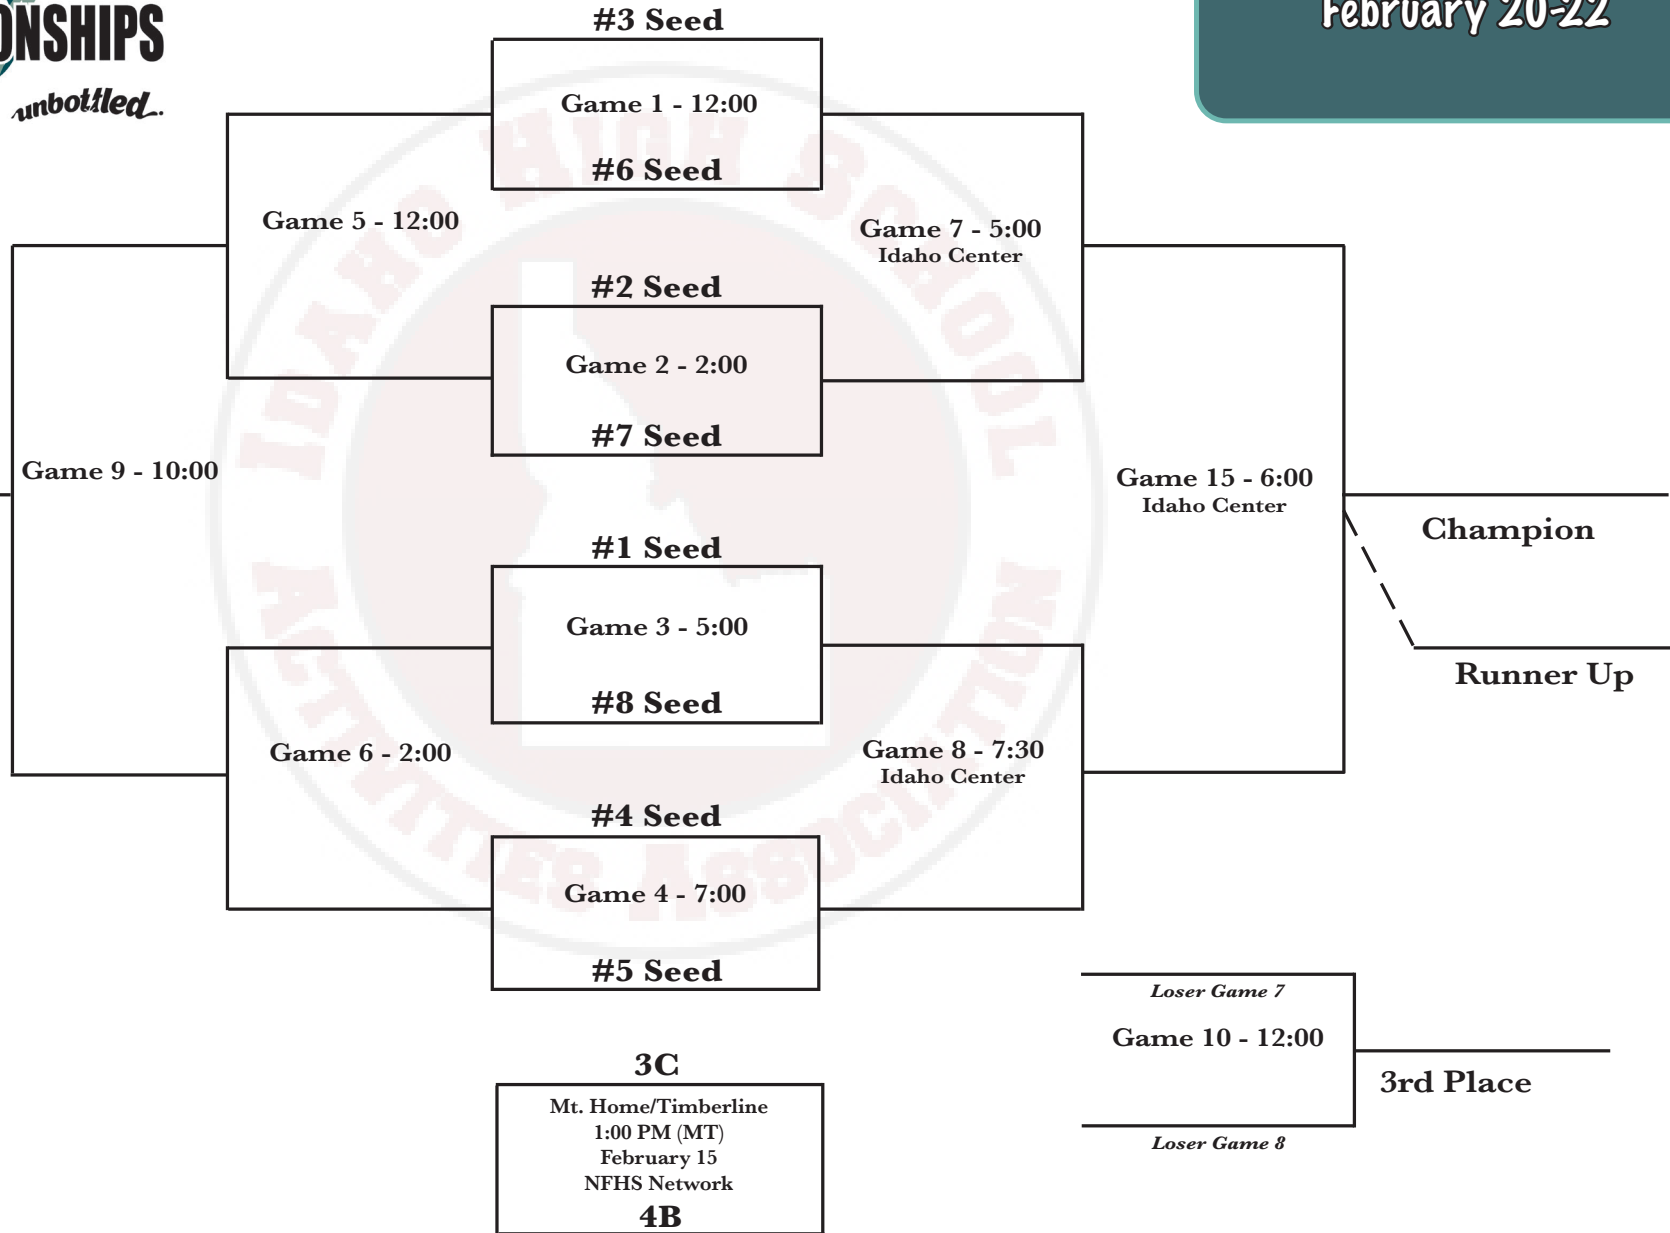

**5A Girls
Mountain View High School
Ford Idaho Center
February 20-22**

GAME SCHEDULE

THURSDAY

Session 1

Game 1 12:00 PM
Game 2 2:00 PM

Session 2

Game 3 5:00 PM
Game 4 7:00 PM

FRIDAY

Session 3

Game 5 12:00 PM
Game 6 2:00 PM

Session 4

*Game 7 5:00 PM
Unified Exhibition 6:30 PM
*Game 8 7:30 PM
*Games 7,8 at Ford Idaho Center

SATURDAY

Session 5

Game 9 10:00 AM
Game 10 12:00 PM

Championship Session 6

Game 15 6:00 PM
Ford Idaho Center

State Play-In Game