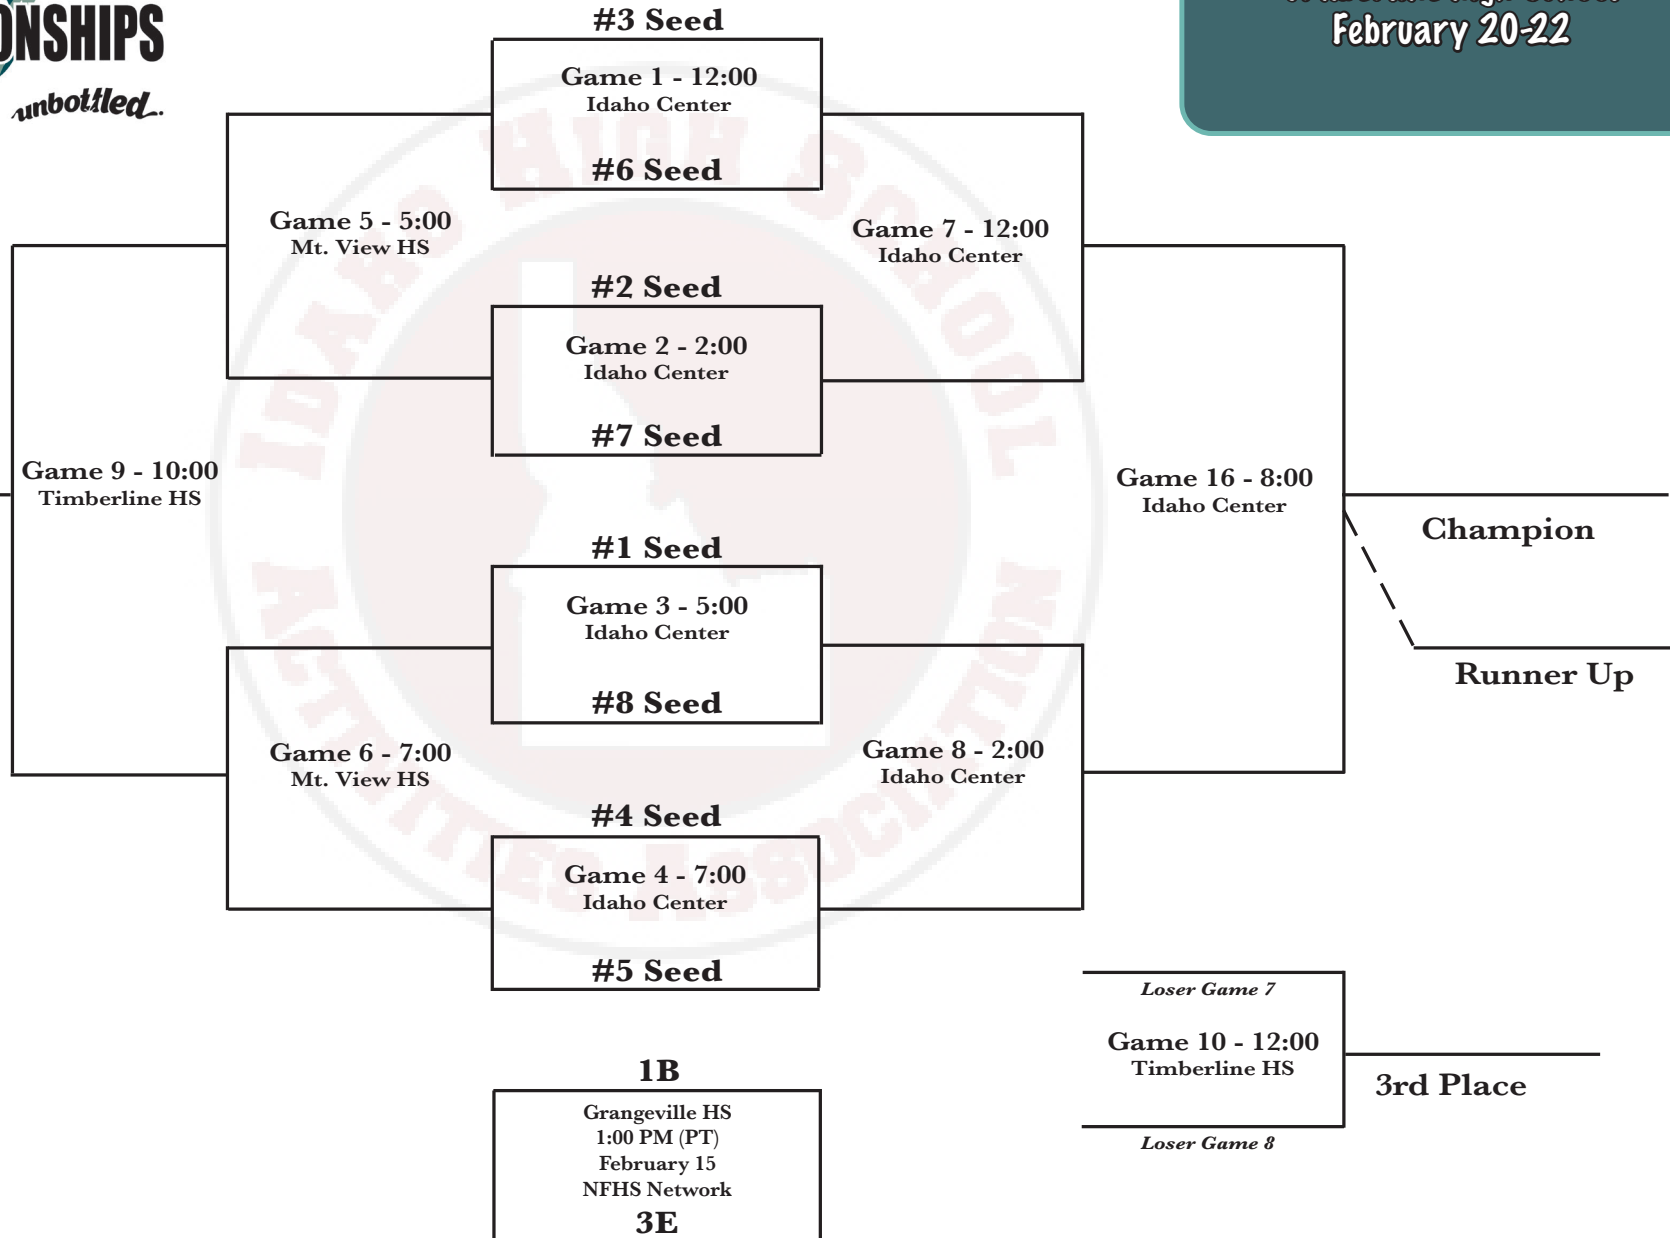

6A Girls  
 Ford Idaho Center  
 Mt. View High School  
 Timberline High School  
 February 20-22

**GAME SCHEDULE**

**THURSDAY**

**Session 1**

Game 1 12:00 PM  
 Game 2 2:00 PM

**Session 2**

Game 3 5:00 PM  
 Game 4 7:00 PM

**FRIDAY**

**Session 3**

\*Game 7 12:00 PM  
 \*Game 8 2:00 PM

**Session 4**

Game 5 5:00 PM  
 Game 6 7:00 PM  
 \*Games 5, 6 at Mt. View HS

**SATURDAY**

**Session 5**

\*\*Game 9 10:00 AM  
 \*\*Game 10 12:00 PM  
 \*\*Games 9 & 10 at Timberline HS

**Championship Session 6**

Game 16 8:00 PM  
 Ford Idaho Center

*State Play-In Game*