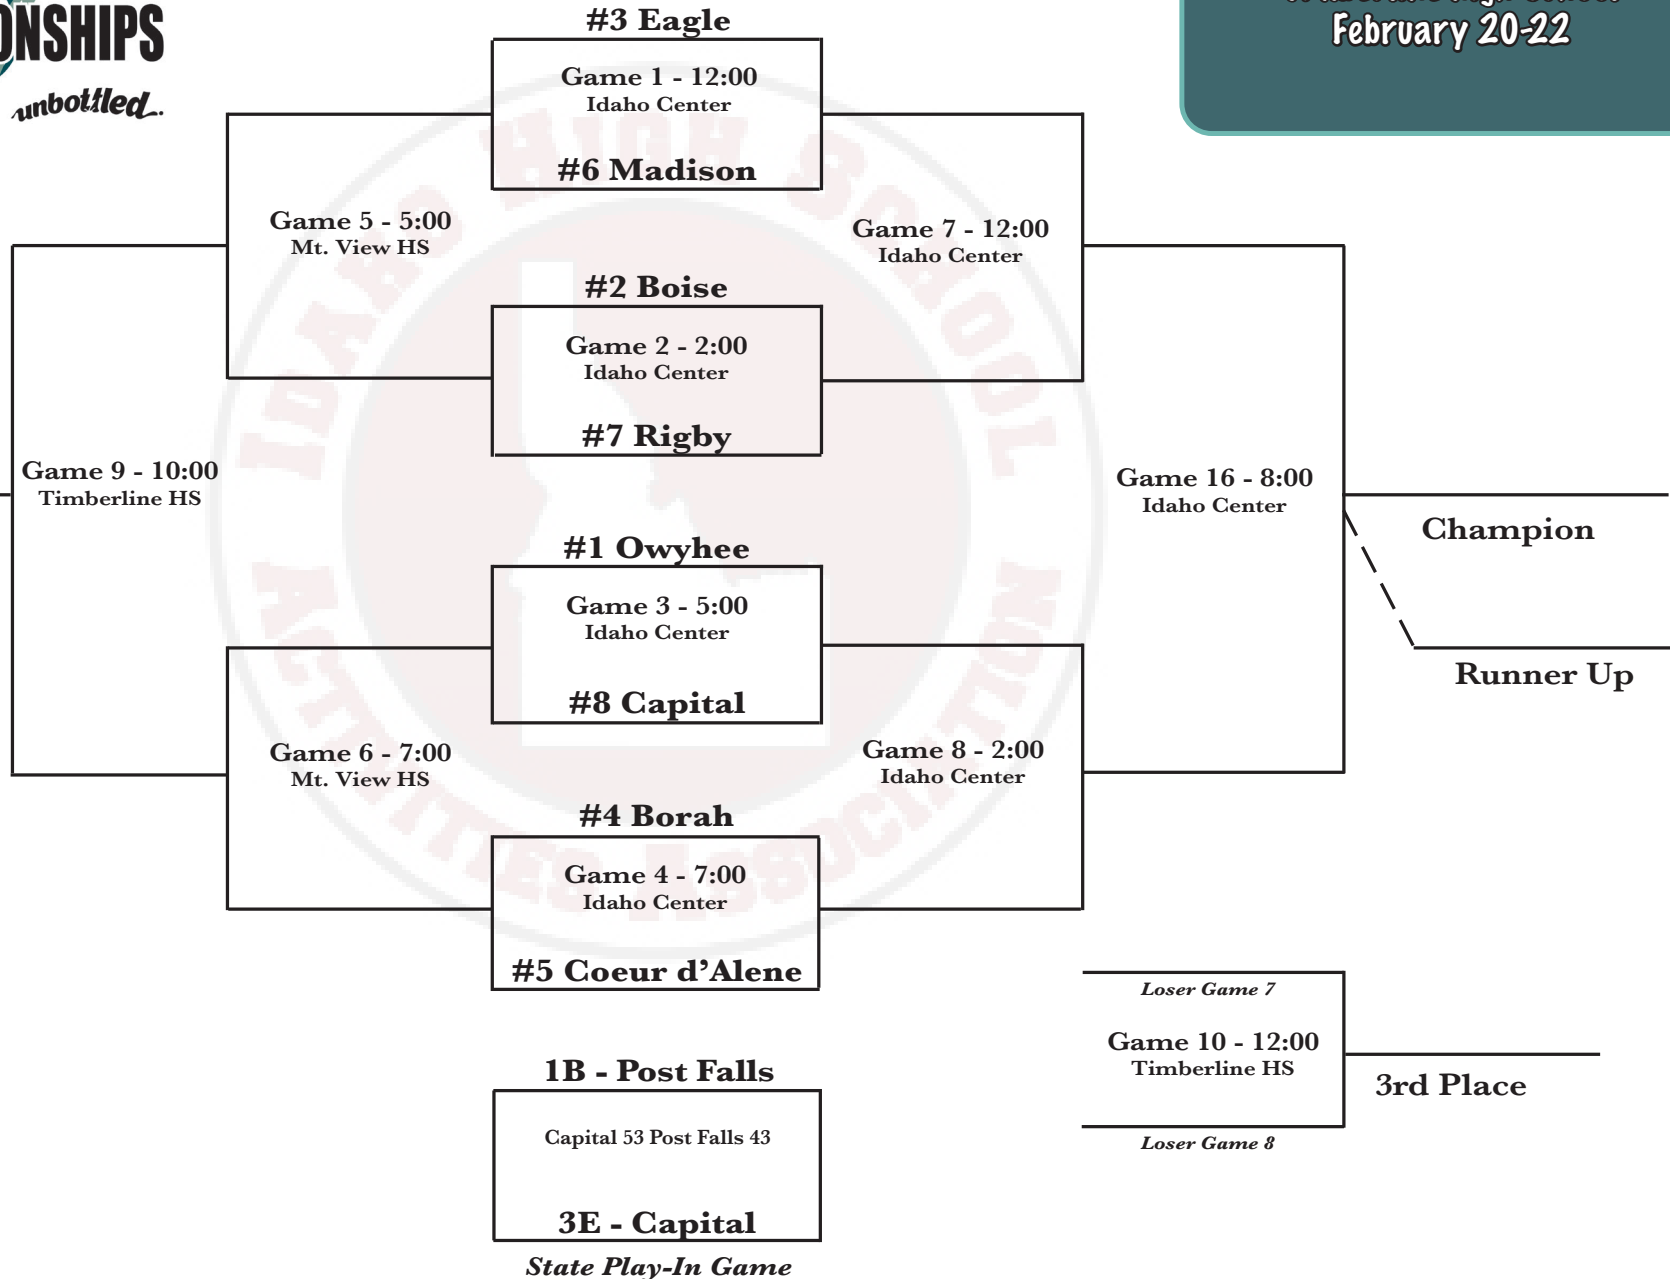

6A Girls
 Ford Idaho Center
 Mt. View High School
 Timberline High School
 February 20-22

GAME SCHEDULE

THURSDAY

Session 1

Game 1 12:00 PM
 Game 2 2:00 PM

Session 2

Game 3 5:00 PM
 Game 4 7:00 PM

FRIDAY

Session 3

*Game 7 12:00 PM
 *Game 8 2:00 PM

Session 4

Game 5 5:00 PM
 Game 6 7:00 PM
 *Games 5, 6 at Mt. View HS

SATURDAY

Session 5

**Game 9 10:00 AM
 **Game 10 12:00 PM
 **Games 9 & 10 at Timberline HS

Championship Session 6

Game 16 8:00 PM
 Ford Idaho Center