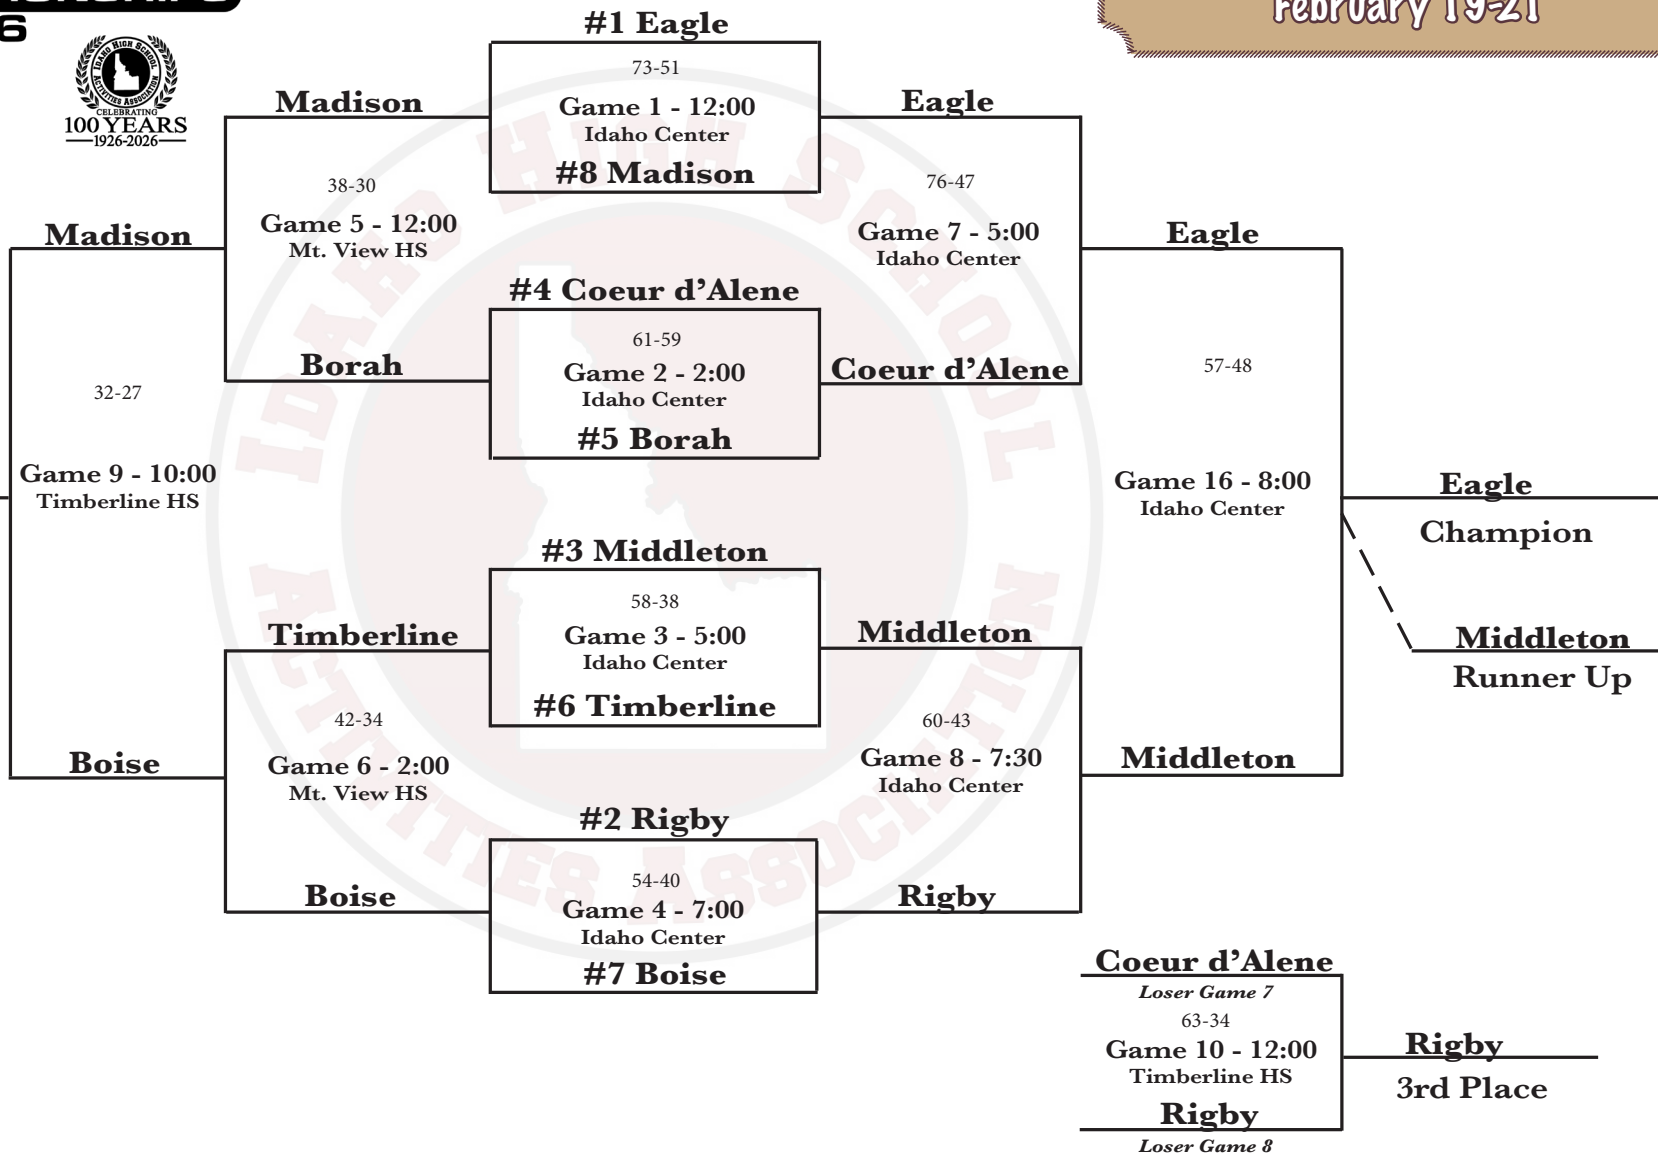

IDAHO HIGH SCHOOL
GIRLS
BASKETBALL
STATE CHAMPIONSHIPS
2026

6A Girls
Ford Idaho Center
Mt. View High School
Timberline High School
February 19-21

unbottled.

GAME SCHEDULE

THURSDAY

Session 1

Game 1 12:00 PM
Game 2 2:00 PM

Session 2

Game 3 5:00 PM
Game 4 7:00 PM

FRIDAY

Session 3

*Game 5 12:00 PM
*Game 6 2:00 PM
*Games 5, 6 at Mt. View HS

Session 4

Game 7 5:00 PM
Unified Exhibition 6:30 PM
Game 8 7:30 PM

SATURDAY

Session 5

**Game 9 10:00 AM
**Game 10 12:00 PM

** Games 9 & 10 at Timberline HS

Championship Session 6

Game 16 8:00 PM

Ford Idaho Center