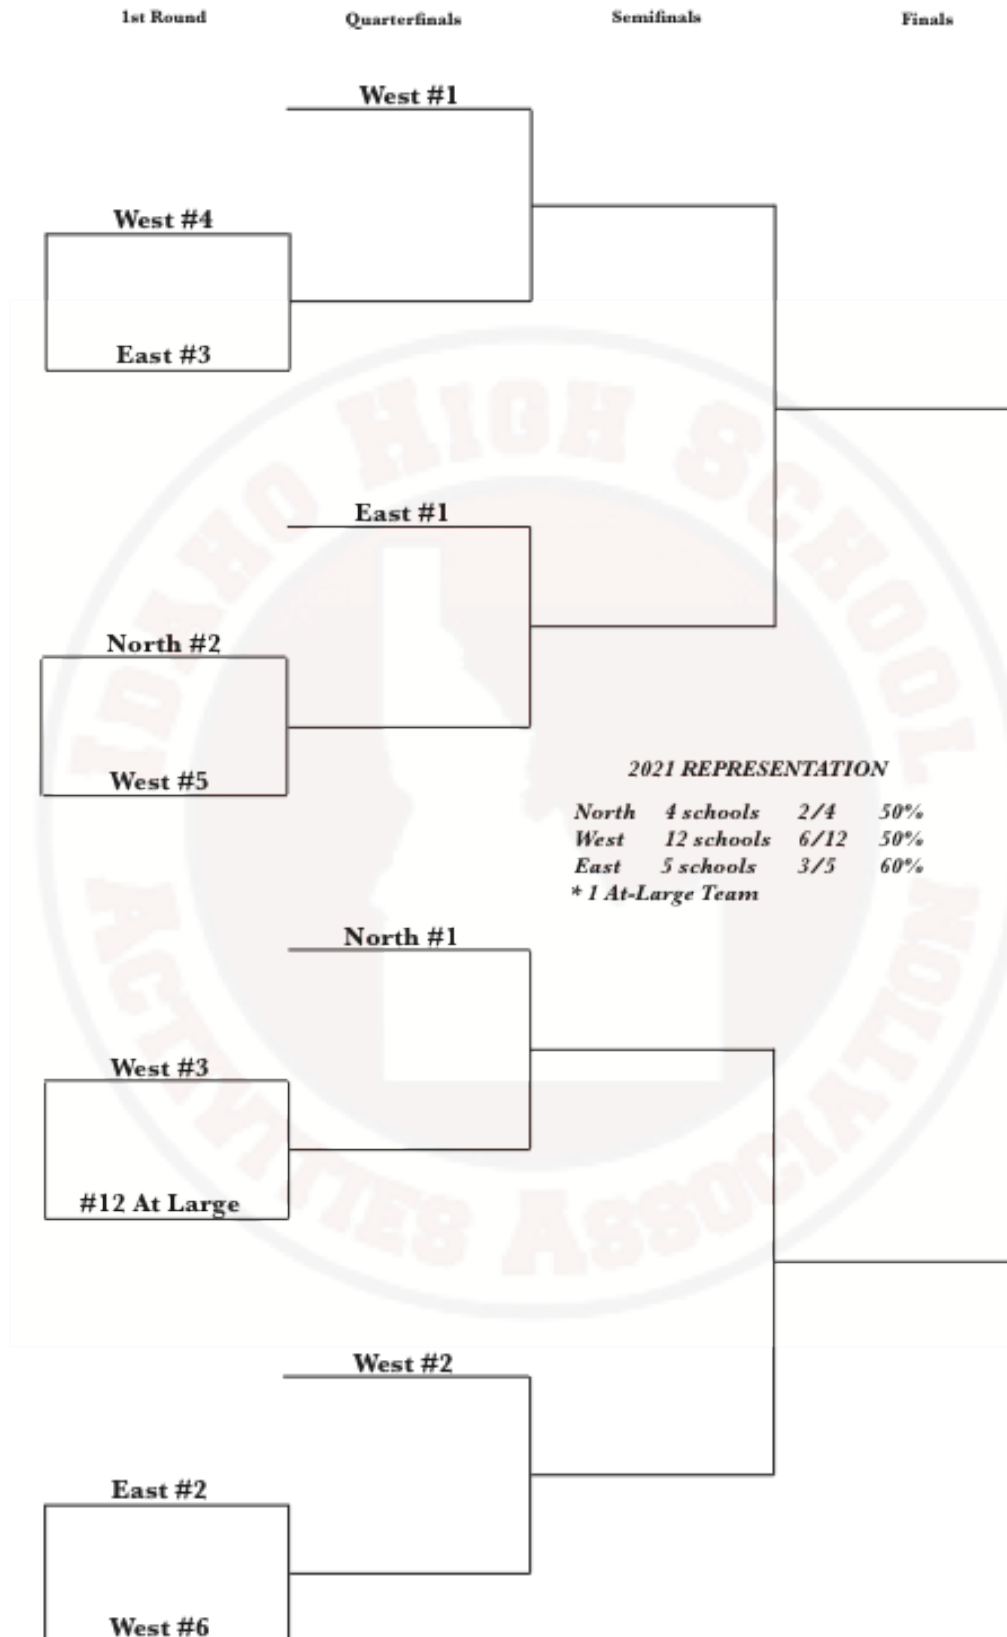

2021 5A Football Proposal

Team in top bracket hosts
If from the same conference,
higher seed will host

- NORTH**
- Coeur d'Alene
 - Lake City
 - Lewiston
 - Post Falls
- WEST**
- Boise
 - Borah
 - Capital
 - Centennial
 - Eagle
 - Kuna
 - Meridian
 - Mt. View
 - Rocky Mt.
 - Skyview
 - Timberline
- EAST**
- Highland
 - Idaho Falls
 - Madison
 - Rigby
 - Thunder Ridge

2021 REPRESENTATION

North	4 schools	2/4	50%
West	12 schools	6/12	50%
East	5 schools	3/5	60%

* 1 At-Large Team

2021 Milk Bowl Champion

- "At-Large" Teams**
Best winning percentage of remaining schools that meet the following:
- "Big School" criteria**
- 1) 5A Idaho School
 - 2) Non-Idaho schools with 9-12 enrollment of 1280 or higher (grades 9-12)
 - 3) Non-Idaho schools with and enrollment of 960 or higher (grades 10-12)
- Tie Breaker**
(two schools with same winning percentage)
1. Head to Head
 2. Common Opponent
 3. Point Differential against "Big Schools" (maximum of 9 points per game)
 4. Highest End of Season Max Preps Ranking