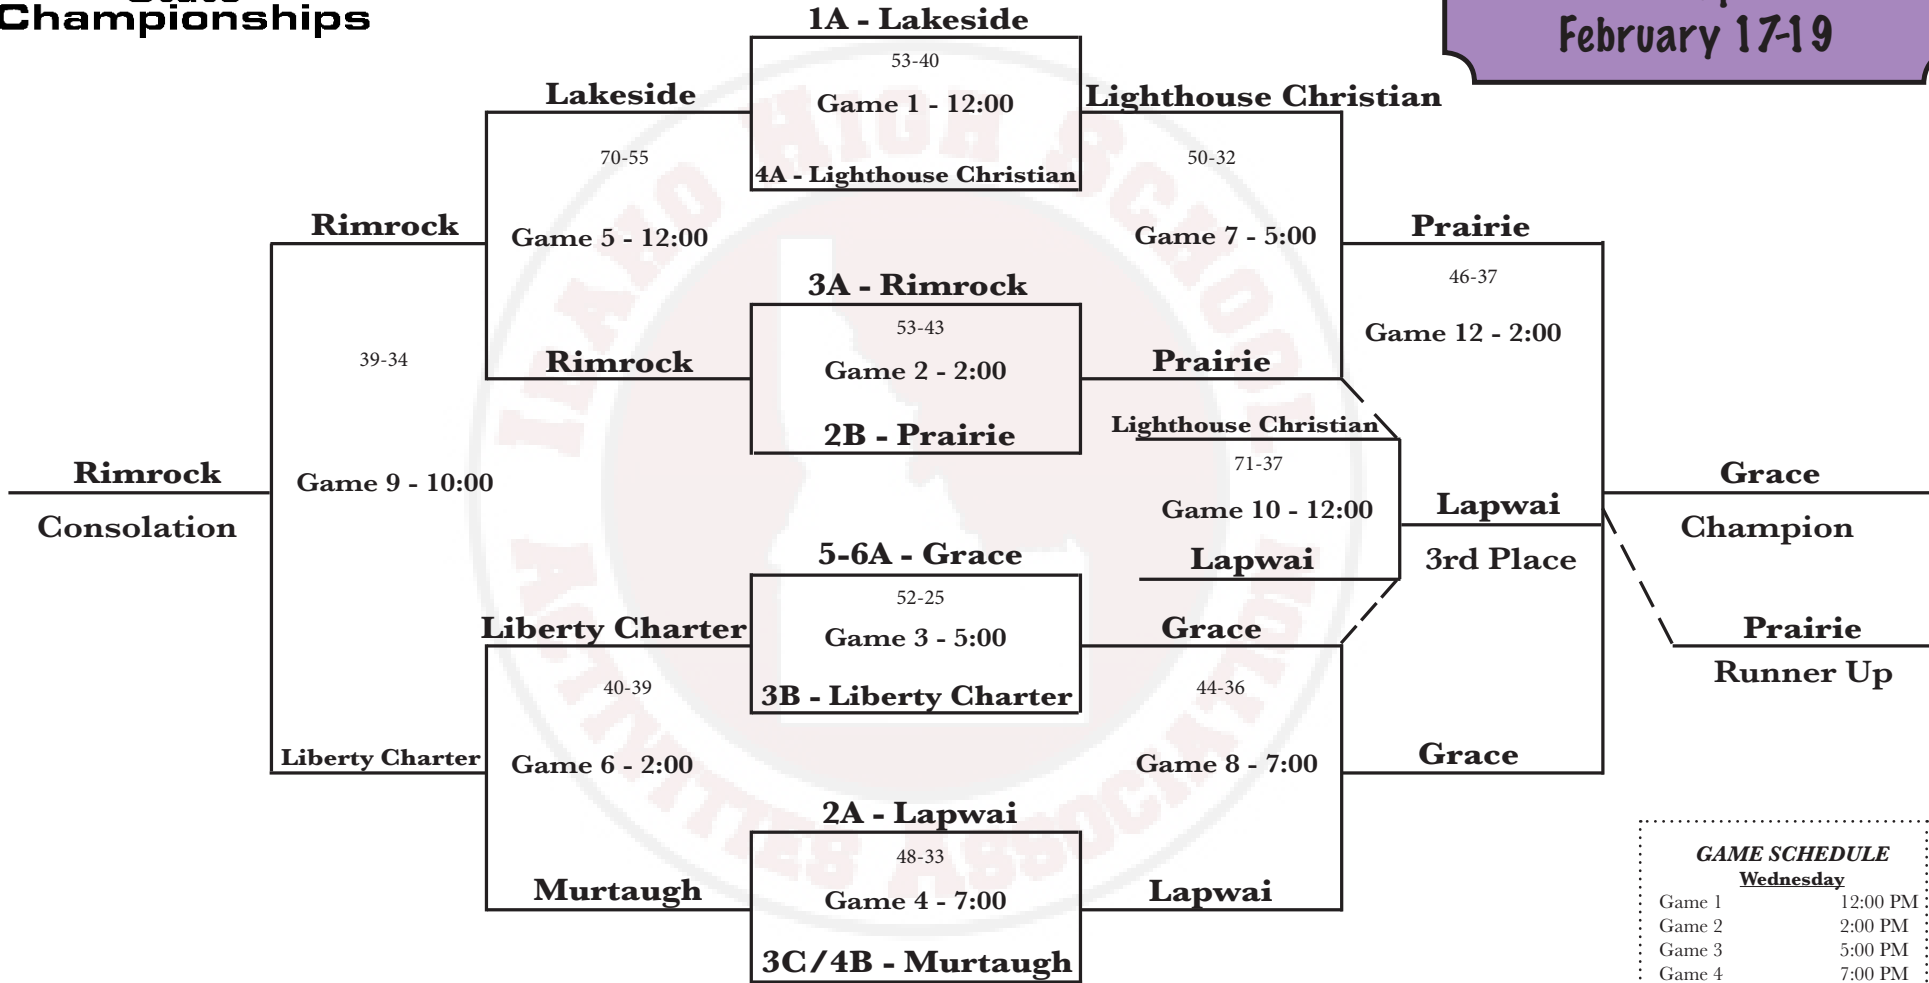

**1A DI Girls
Real Dairy Shootout
Columbia HS
Nampa
February 17-19**

3C - Notus
59-33
Twin Falls HS
1:00 PM (MST)
February 13
4B - Murtaugh

State Play-In Game

**FOR THE SAFETY OF THE STUDENT PARTICIPANTS, OFFICIALS, GAME ADMINISTRATION AND GENERAL PUBLIC DURING THE COVID PANDEMIC
*Masks will be REQUIRED at the 2021 IHSAA State Tournament***

GAME SCHEDULE

<u>Wednesday</u>	
Game 1	12:00 PM
Game 2	2:00 PM
Game 3	5:00 PM
Game 4	7:00 PM
<u>Thursday</u>	
Game 5	12:00 PM
Game 6	2:00 PM
Game 7	5:00 PM
Game 8	7:00 PM
<u>Friday</u>	
Game 9	10:00 AM
Game 10	12:00 PM
Game 12	2:00 PM

(Ford Idaho Center)