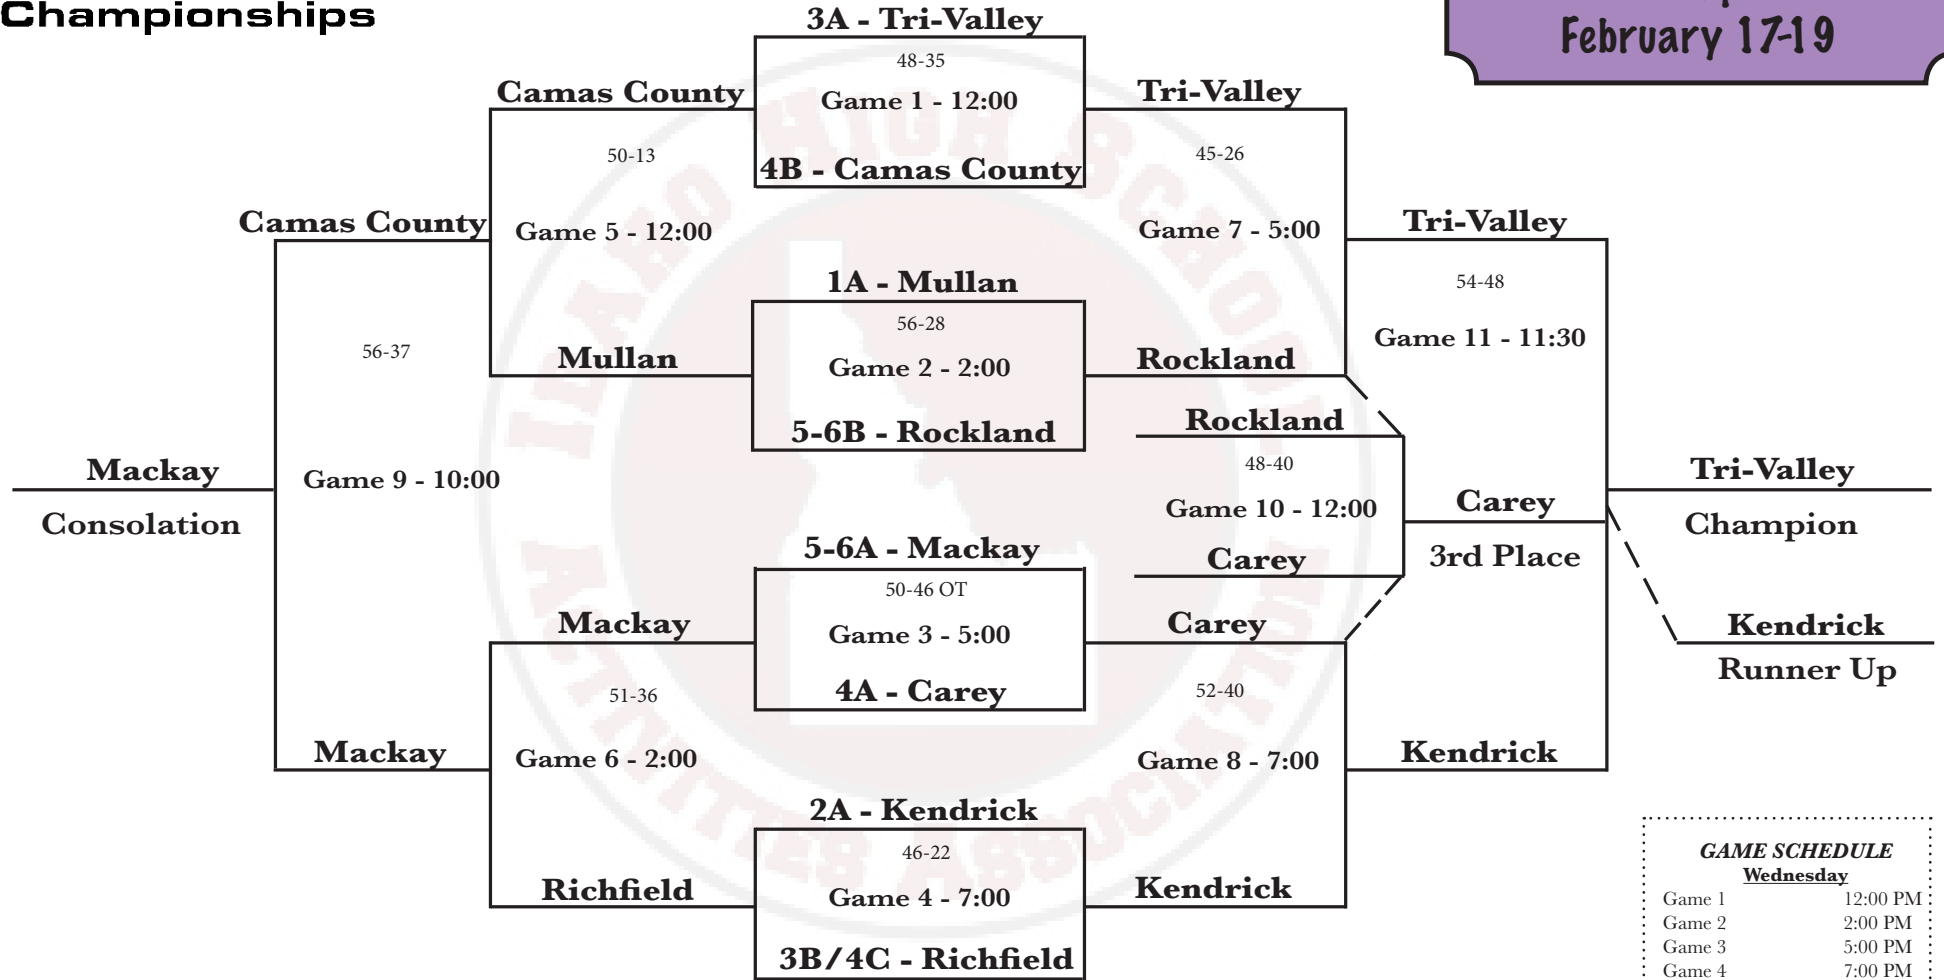

**1A DII Girls
Real Dairy Shootout
Nampa HS
Nampa
February 17-19**

3B - Garden Valley
40-33
Twin Falls HS
3:00 PM (MST)
February 13
4C - Richfield
State Play-In Game

FOR THE SAFETY OF THE STUDENT PARTICIPANTS, OFFICIALS, GAME ADMINISTRATION AND GENERAL PUBLIC DURING THE COVID PANDEMIC
Masks will be REQUIRED at the 2021 IHSAA State Tournament

GAME SCHEDULE	
Wednesday	
Game 1	12:00 PM
Game 2	2:00 PM
Game 3	5:00 PM
Game 4	7:00 PM
Thursday	
Game 5	12:00 PM
Game 6	2:00 PM
Game 7	5:00 PM
Game 8	7:00 PM
Friday	
Game 9	10:00 AM
Game 10	12:00 PM
Game 11	11:30 AM
(Ford Idaho Center)	