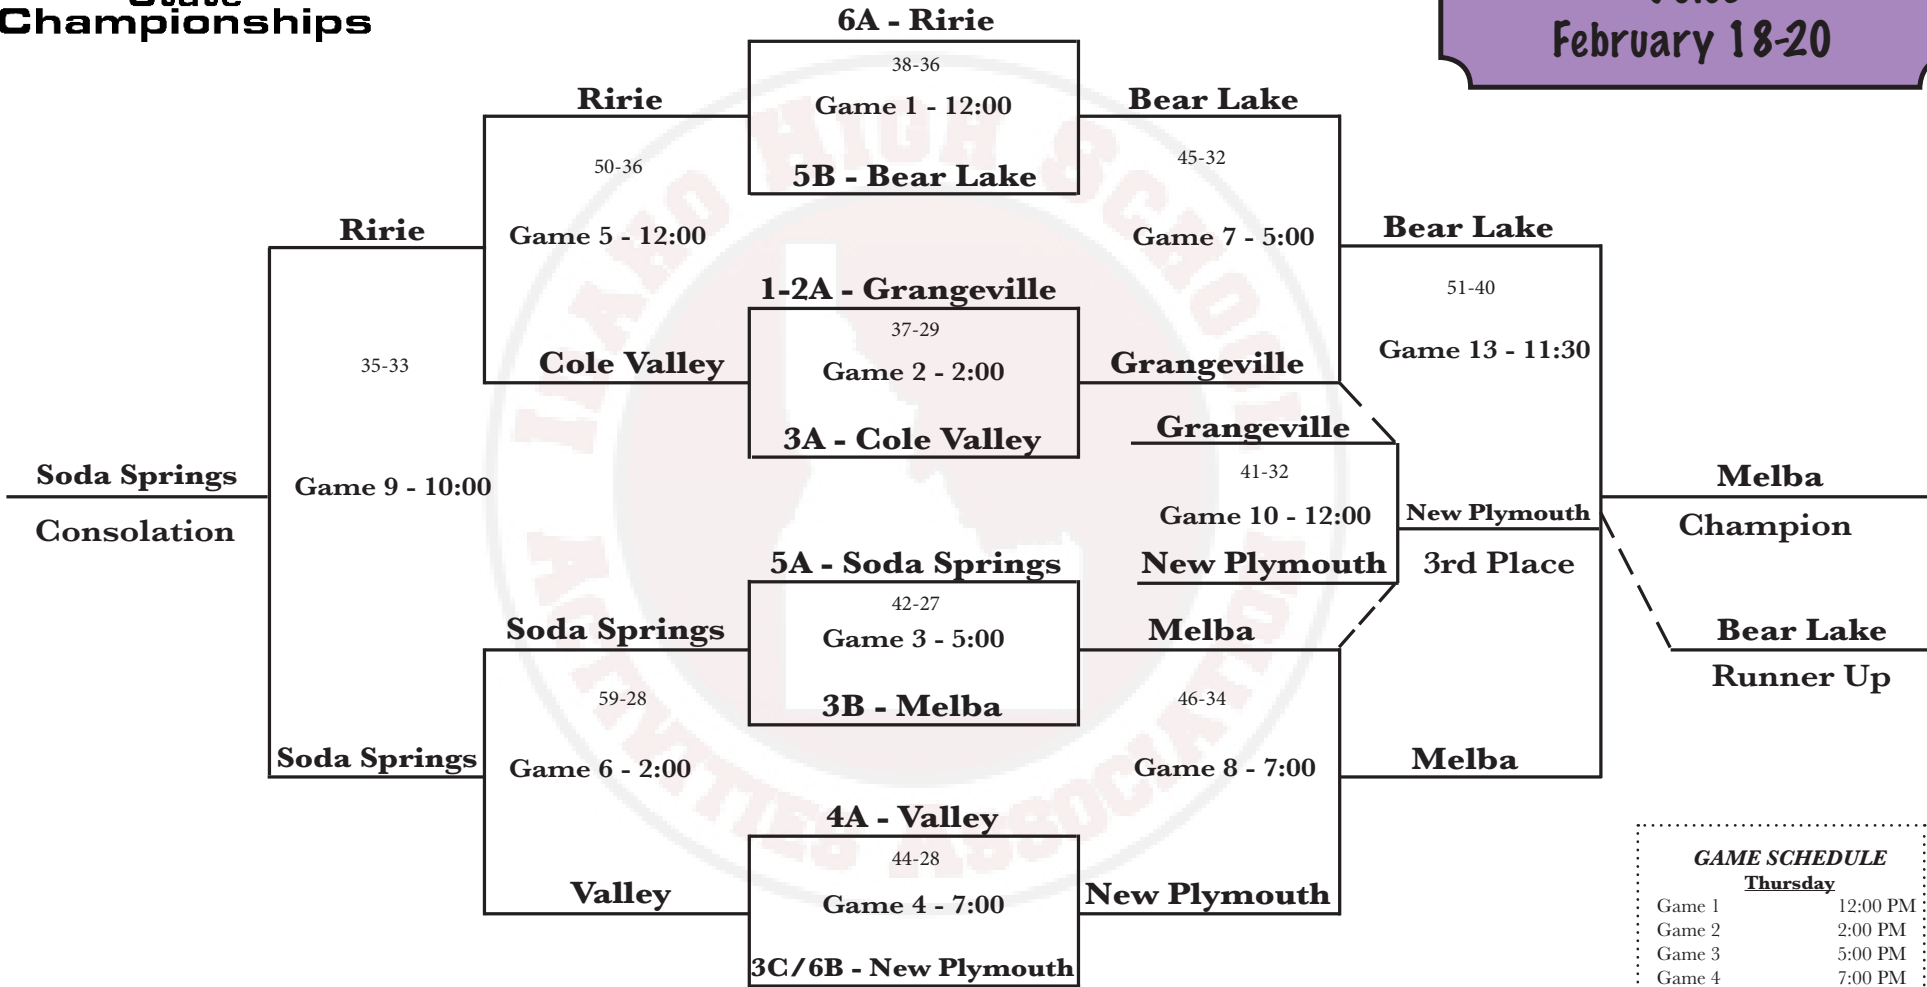

**2A Girls
Real Dairy Shootout
Bishop Kelly HS
Boise
February 18-20**

3C - New Plymouth
39-36
Burley HS
3:00 PM (MST)
February 13
6B - West Jefferson

State Play-In Game

FOR THE SAFETY OF THE STUDENT PARTICIPANTS, OFFICIALS, GAME ADMINISTRATION AND GENERAL PUBLIC DURING THE COVID PANDEMIC
Masks will be REQUIRED at the 2021 IHSAA State Tournament

GAME SCHEDULE

Thursday	
Game 1	12:00 PM
Game 2	2:00 PM
Game 3	5:00 PM
Game 4	7:00 PM
Friday	
Game 5	12:00 PM
Game 6	2:00 PM
Game 7	5:00 PM
Game 8	7:00 PM
Saturday	
Game 9	10:00 AM
Game 10	12:00 PM
Game 13	11:30 AM
(Ford Idaho Center)	