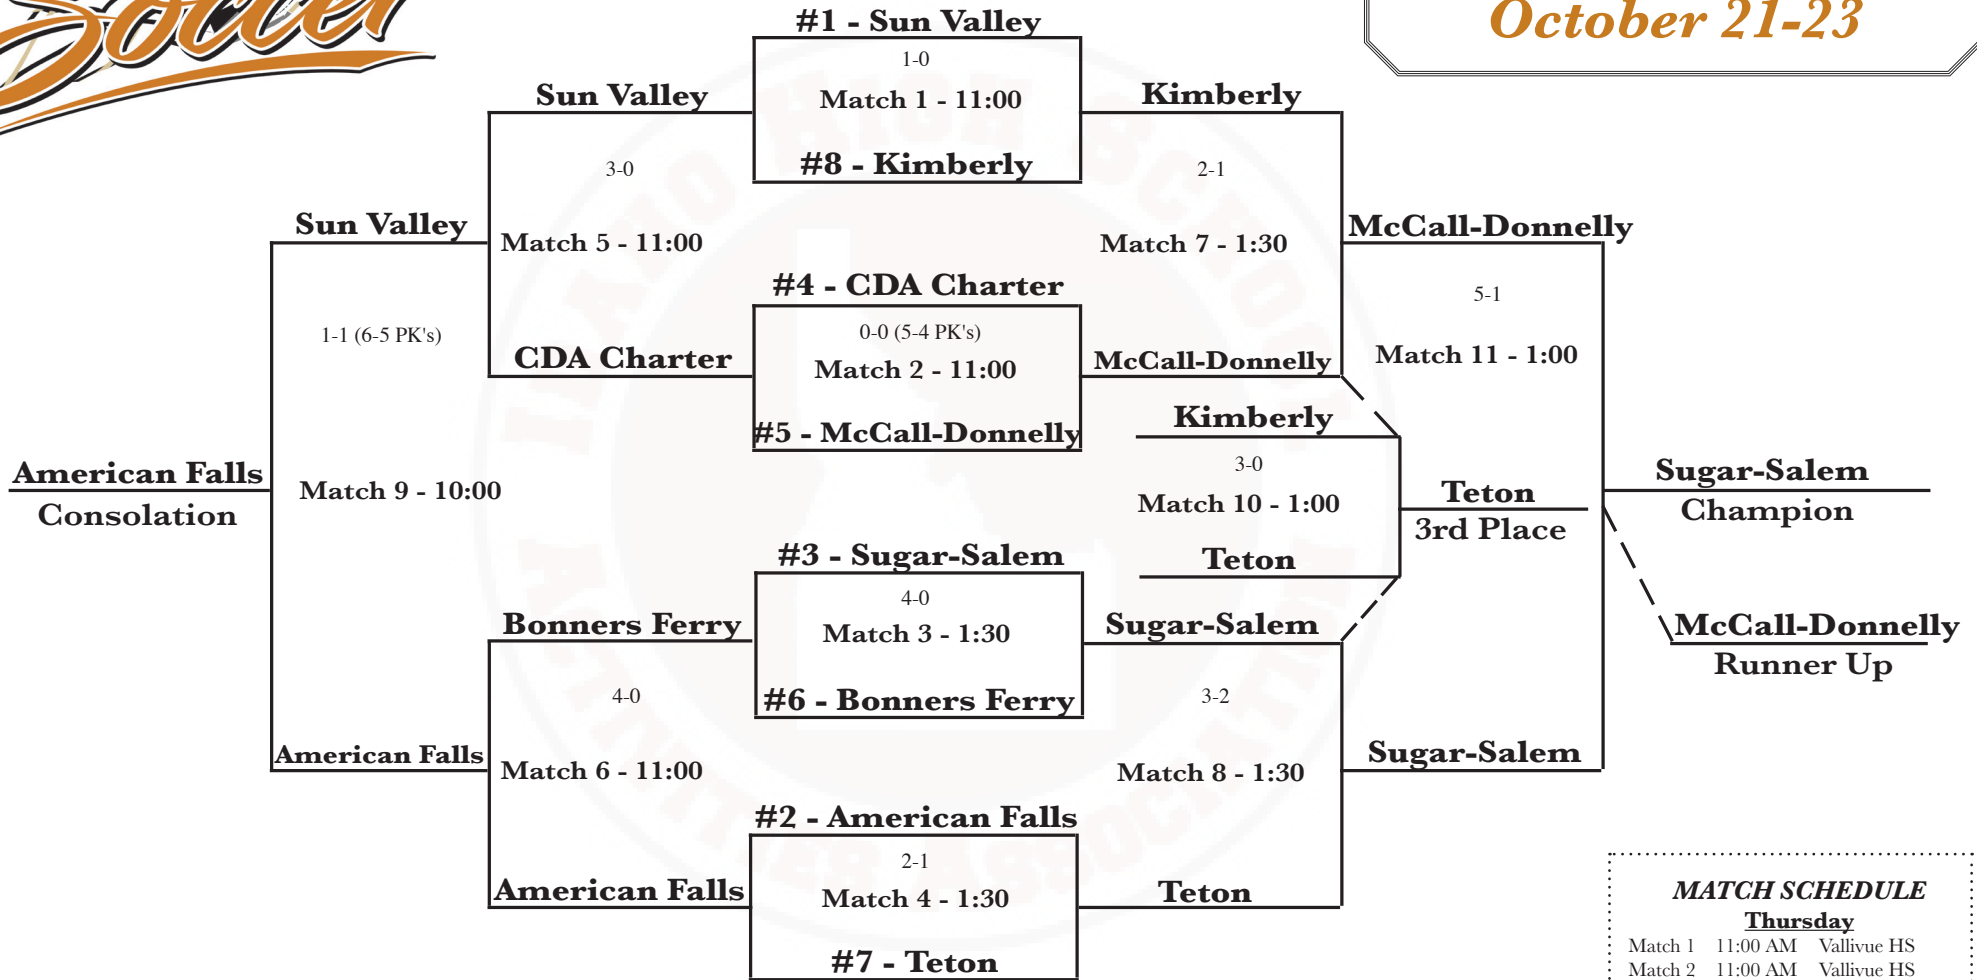

3A Boys
Vallivue HS, Caldwell
October 21-23

5B - Marsh Valley
3-3 6-5 PK's
Blackfoot HS
3:00 PM
Saturday October 16
6B - Teton

State Play-In Match

unbottled.

MATCH SCHEDULE

Thursday		
Match 1	11:00 AM	Vallivue HS
Match 2	11:00 AM	Vallivue HS
Match 3	1:30 PM	Vallivue HS
Match 4	1:30 PM	Vallivue HS
Friday		
Match 5	11:00 AM	Vallivue HS
Match 6	11:00 AM	Vallivue HS
Match 7	1:30 PM	Vallivue HS
Match 8	1:30 PM	Vallivue HS
Saturday		
Match 9	10:00 AM	Vallivue HS
Match 10	1:00 PM	Vallivue HS
Match 11	1:00 PM	Middleton HS