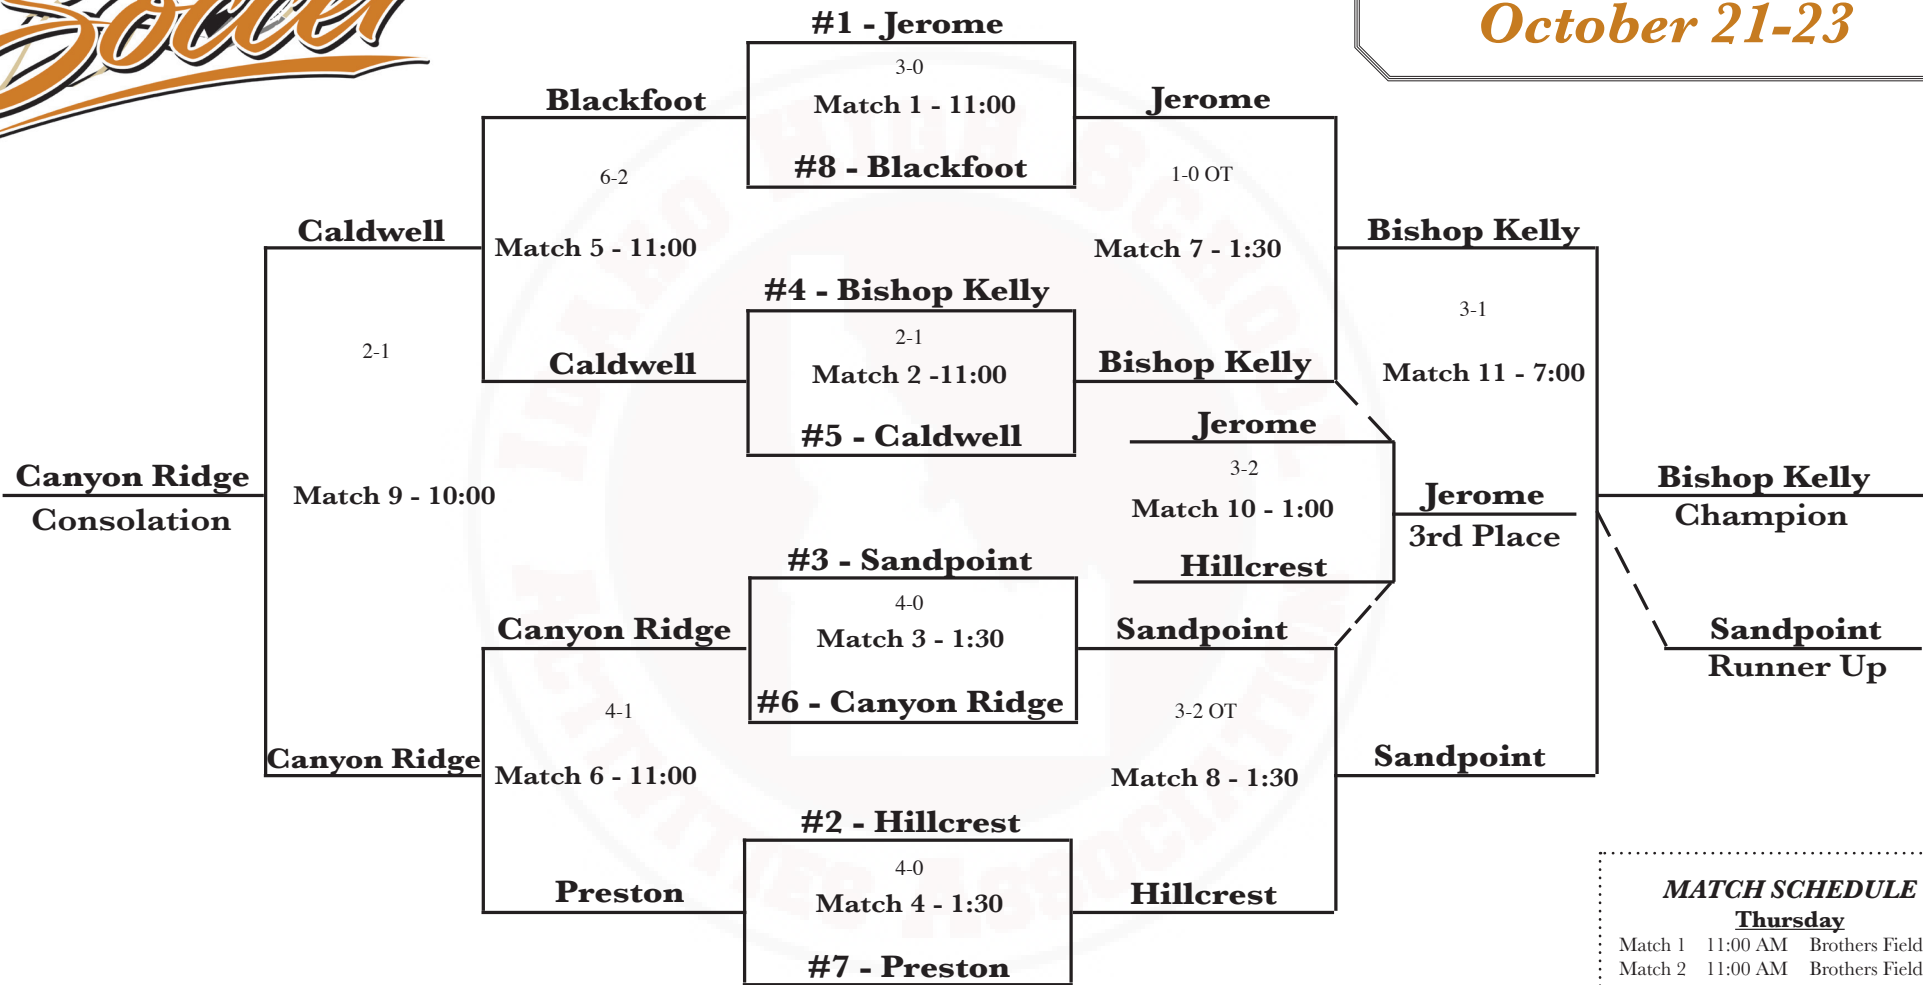

**4A Boys**  
*Brothers Fields, Caldwell*  
**October 21-23**

**3C - Vallivue**  
 3-1  
 Burley HS  
 3:00 PM (Mountain)  
 Saturday, October 16  
**6B - Hillcrest**

*State Play-In Match*

**MATCH SCHEDULE**

<b>Thursday</b>		
Match 1	11:00 AM	Brothers Fields
Match 2	11:00 AM	Brothers Fields
Match 3	1:30 PM	Brothers Fields
Match 4	1:30 PM	Brothers Fields
<b>Friday</b>		
Match 5	11:00 AM	Brothers Fields
Match 6	11:00 AM	Brothers Fields
Match 7	1:30 PM	Brothers Fields
Match 8	1:30 PM	Brothers Fields
<b>Saturday</b>		
Match 9	10:00 AM	Brothers Fields
Match 10	1:00 PM	Brothers Fields
Match 11	7:00 PM	Middleton HS