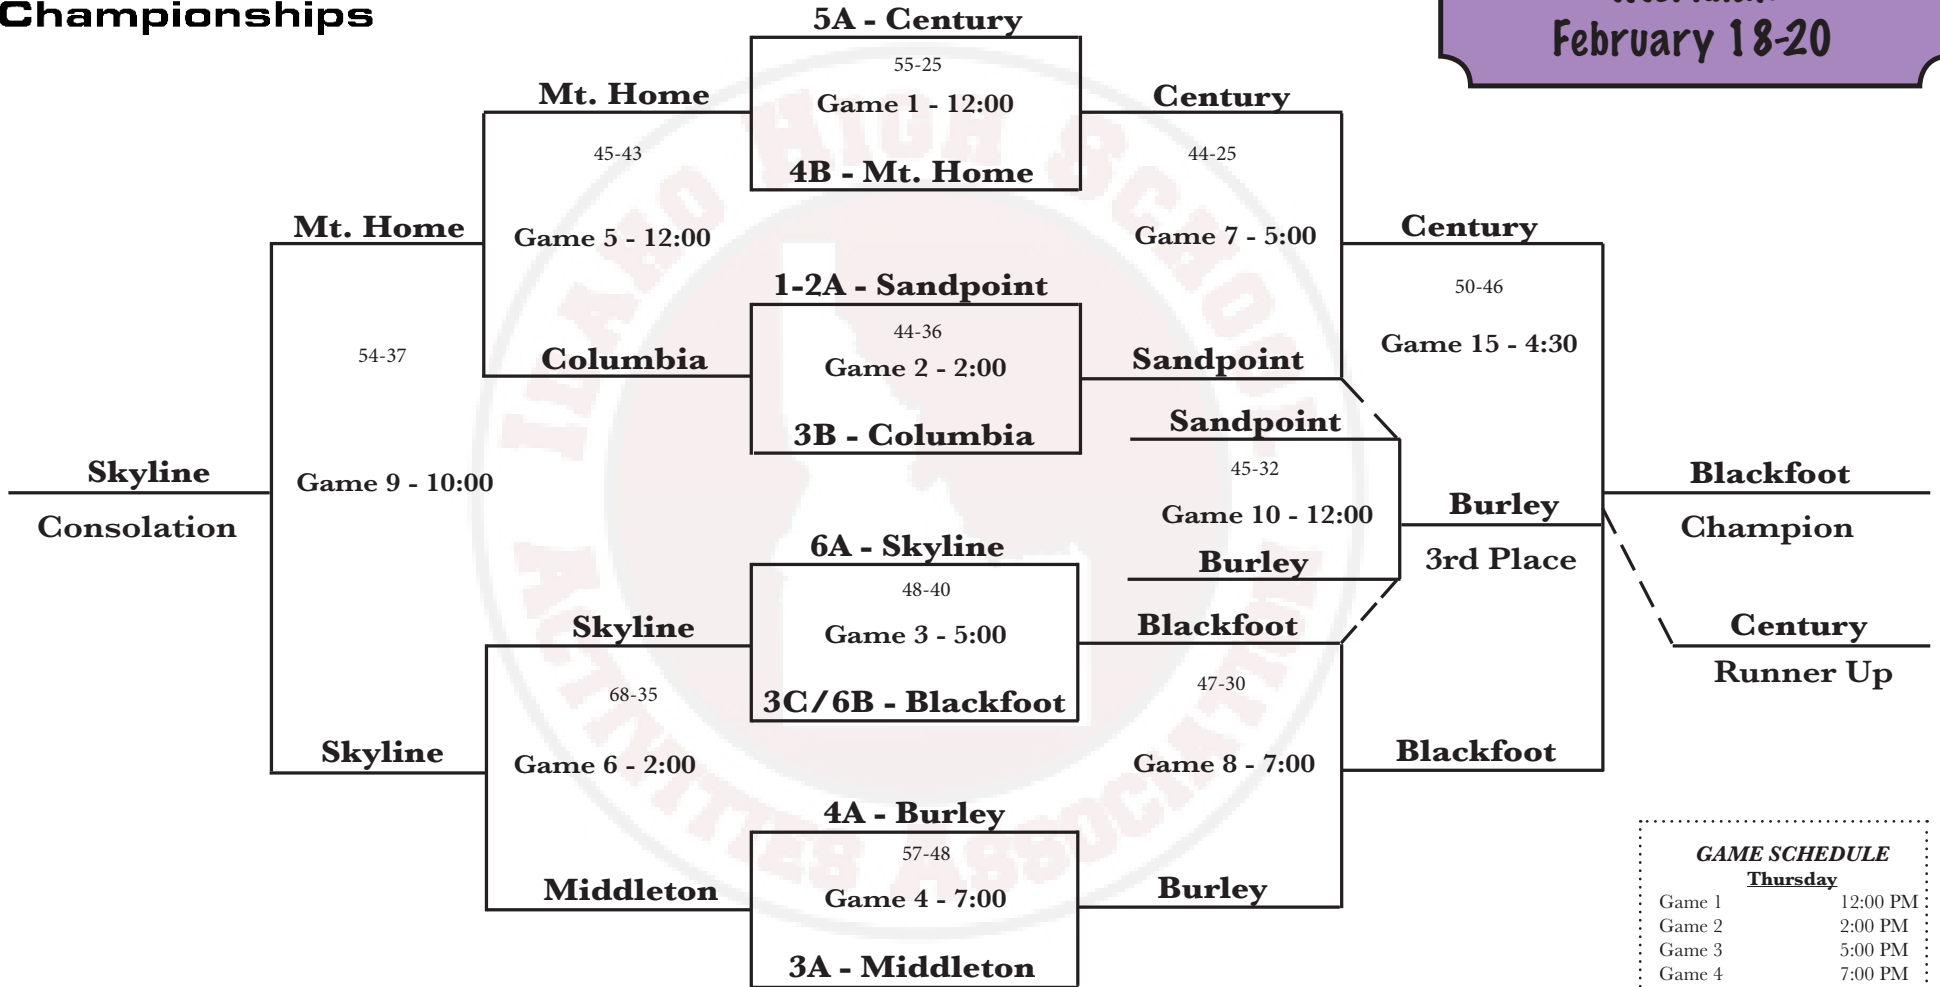

**4A Girls
Real Dairy Shootout
Mt. View HS
Meridian
February 18-20**

3C - Nampa
58-35
Burley HS
1:00 PM (MST)
February 13
6B - Blackfoot

State Play-In Game

**FOR THE SAFETY OF THE STUDENT PARTICIPANTS, OFFICIALS, GAME ADMINISTRATION AND GENERAL PUBLIC DURING THE COVID PANDEMIC
*Masks will be REQUIRED at the 2021 IHSAA State Tournament***

GAME SCHEDULE	
Thursday	
Game 1	12:00 PM
Game 2	2:00 PM
Game 3	5:00 PM
Game 4	7:00 PM
Friday	
Game 5	12:00 PM
Game 6	2:00 PM
Game 7	5:00 PM
Game 8	7:00 PM
Saturday	
Game 9	10:00 AM
Game 10	12:00 PM
Game 15	4:30 PM
(Ford Idaho Center)	