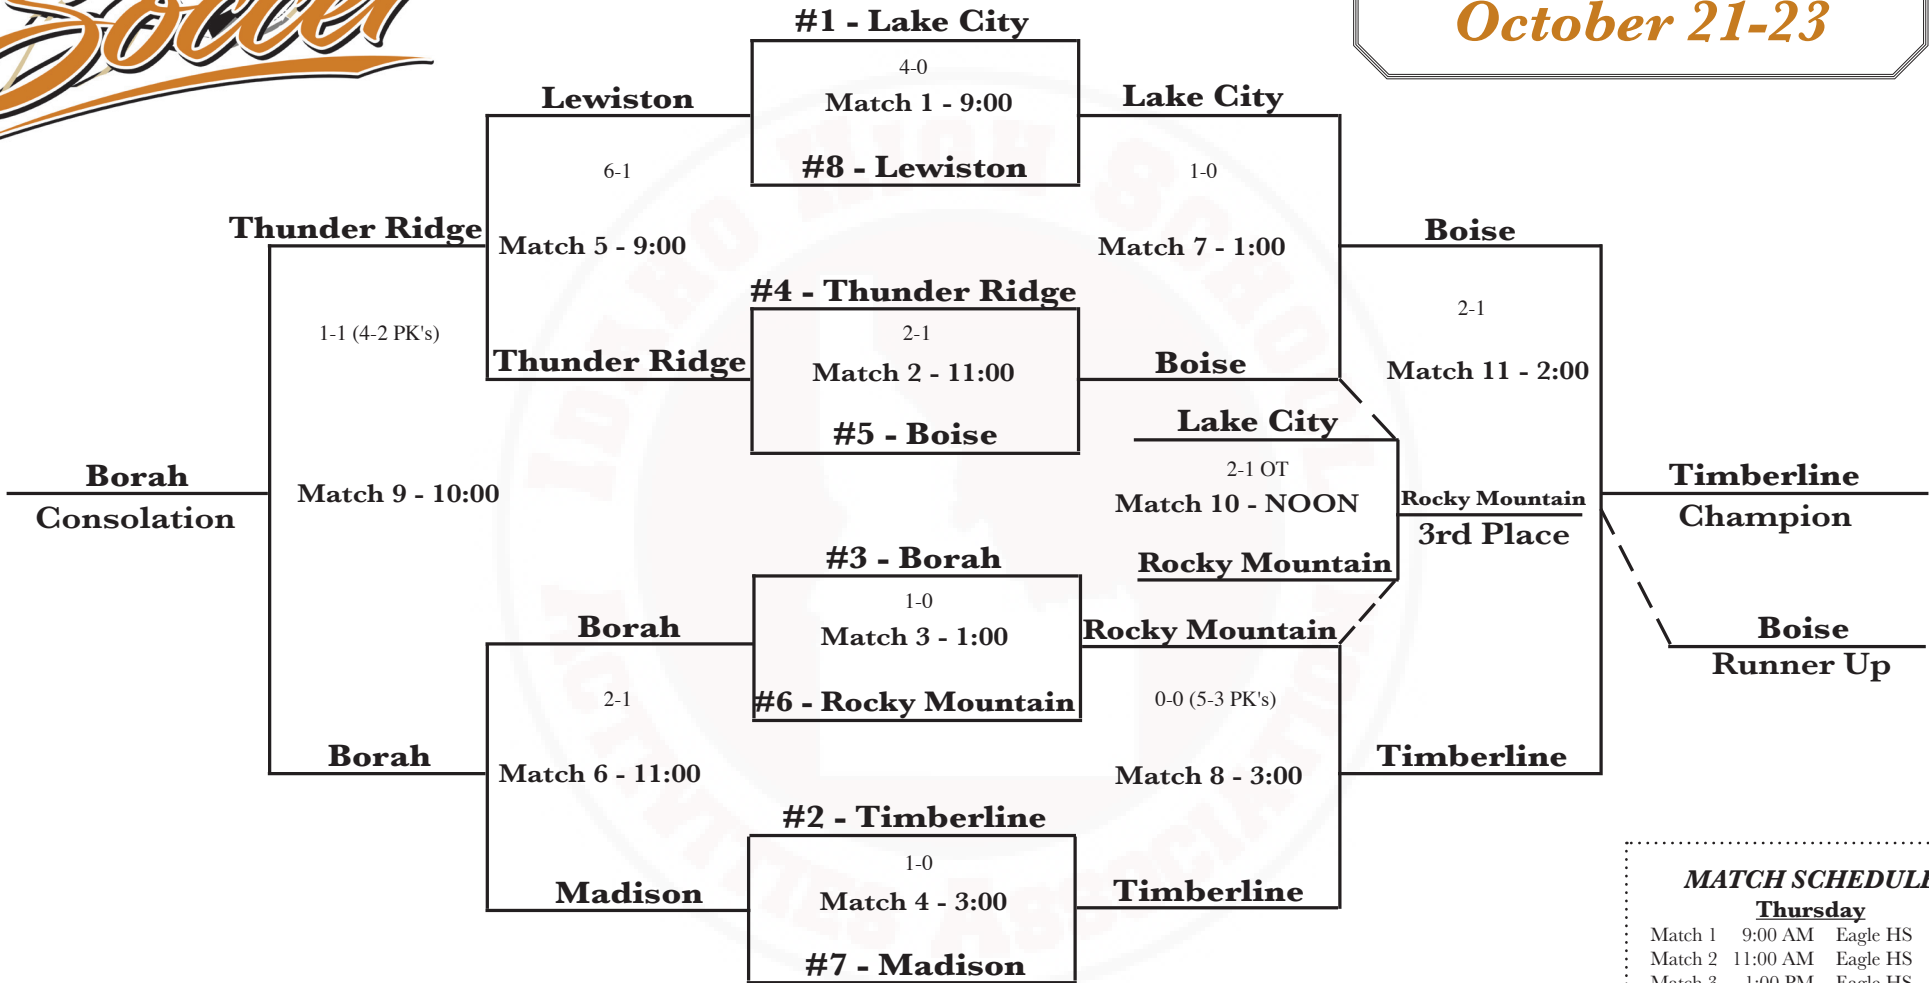

5A Boys
Eagle HS
October 21-23

MATCH SCHEDULE

Thursday		
Match 1	9:00 AM	Eagle HS
Match 2	11:00 AM	Eagle HS
Match 3	1:00 PM	Eagle HS
Match 4	3:00 PM	Eagle HS
Friday		
Match 5	9:00 AM	Eagle HS
Match 6	11:00 AM	Eagle HS
Match 7	1:00 PM	Eagle HS
Match 8	3:00 PM	Eagle HS
Saturday		
Match 9	10:00 AM	Eagle HS
Match 10	NOON	Eagle HS
Match 11	2:00 PM	Eagle HS

unbottled.

State Play-In Match