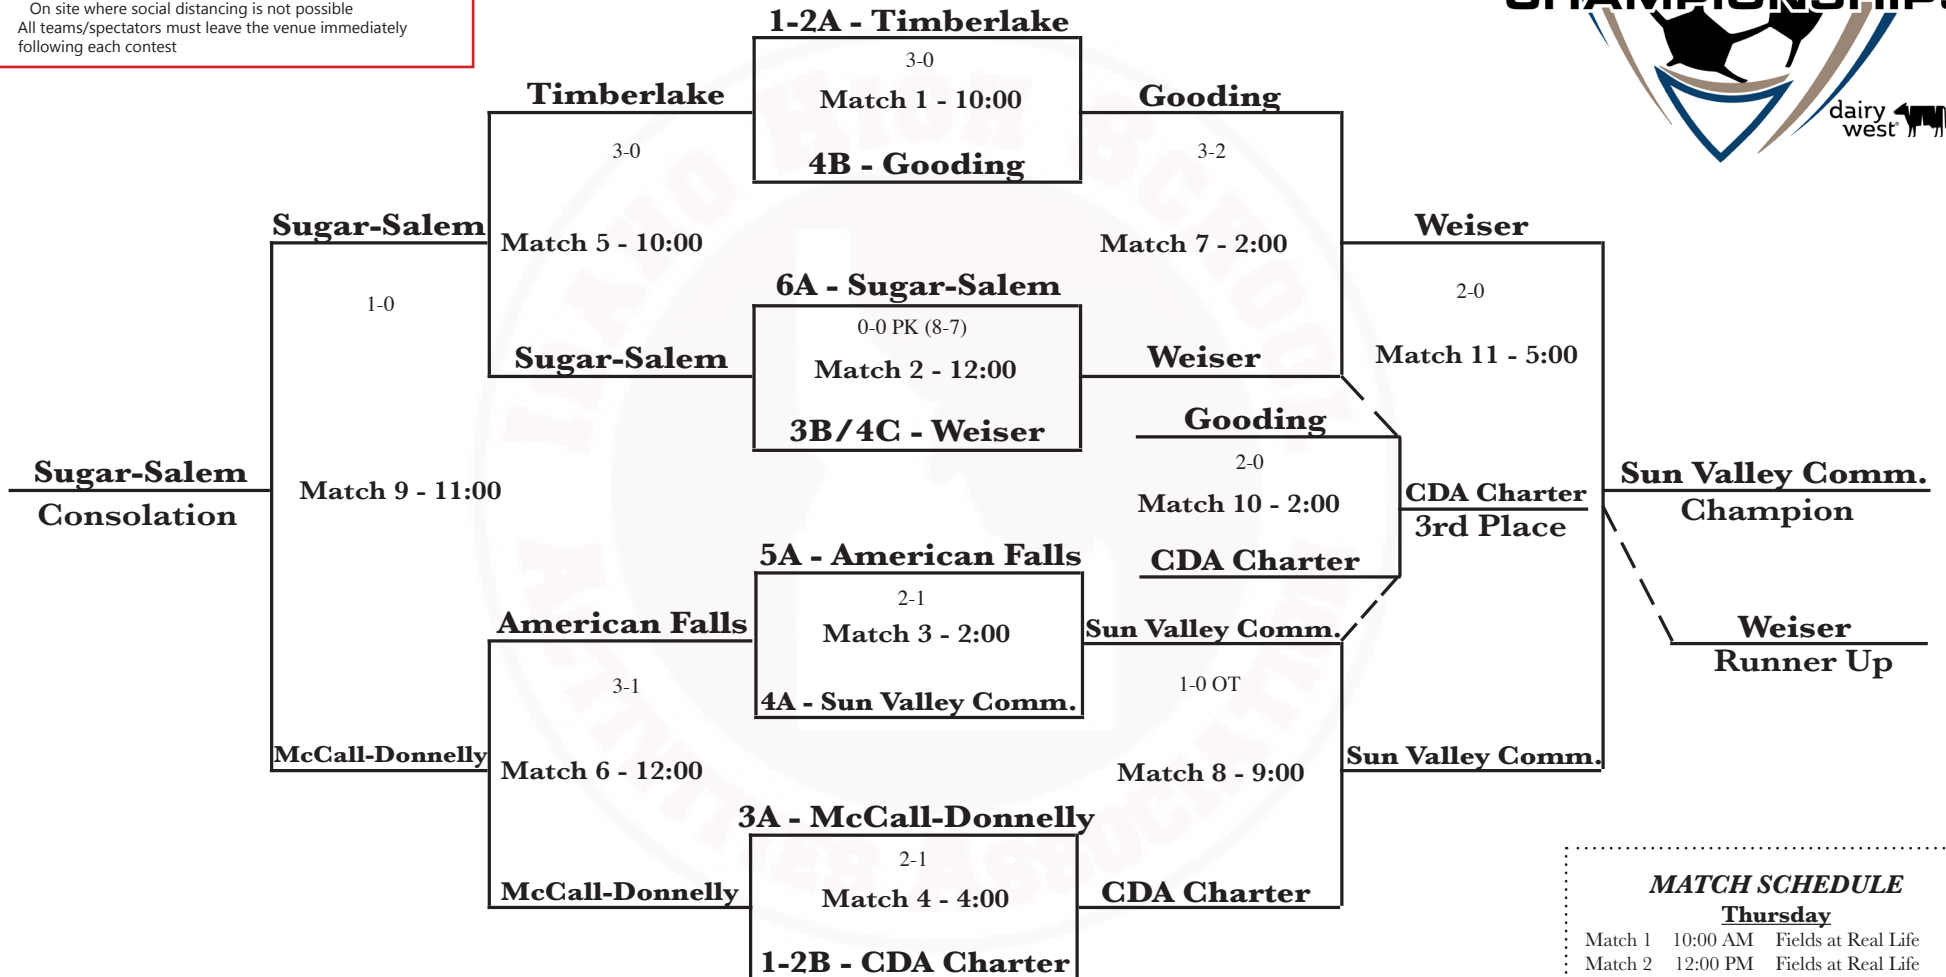

2020 COVID Guidelines

- Spectator tickets will be limited and will only be available online or through the GoFan app
- **THERE WILL NOT BE TICKETS AVAILABLE AT THE GATE**
- Link to GoFan <https://gofan.co/search>
- Separate tickets must be purchased for each match of the tournament
- Schools will receive a private link to distribute to parents/fans
- Only participating teams coaches cards will be accepted
- Masks will be required in the following areas:
 - Entry into all venues
 - Common areas of all venues
 - On site where social distancing is not possible
- All teams/spectators must leave the venue immediately following each contest

3A Boys

Fields at Real Life, Post Falls

October 22-24

3B - Weiser
1-0
Sunway Soccer Complex
1:00 PM
Saturday October 17
4C - Buhl

State Play-In Match

MATCH SCHEDULE

Thursday		
Match 1	10:00 AM	Fields at Real Life
Match 2	12:00 PM	Fields at Real Life
Match 3	2:00 PM	Fields at Real Life
Match 4	4:00 PM	Fields at Real Life
Friday		
Match 5	10:00 AM	Fields at Real Life
Match 6	12:00 PM	Fields at Real Life
Match 7	2:00 PM	Fields at Real Life
Saturday		
Match 8	9:00 AM	Fields at Real Life
Match 9	11:00 AM	Fields at Real Life
Match 10	2:00 PM	Fields at Real Life
Match 11	5:00 PM	Fields at Real Life