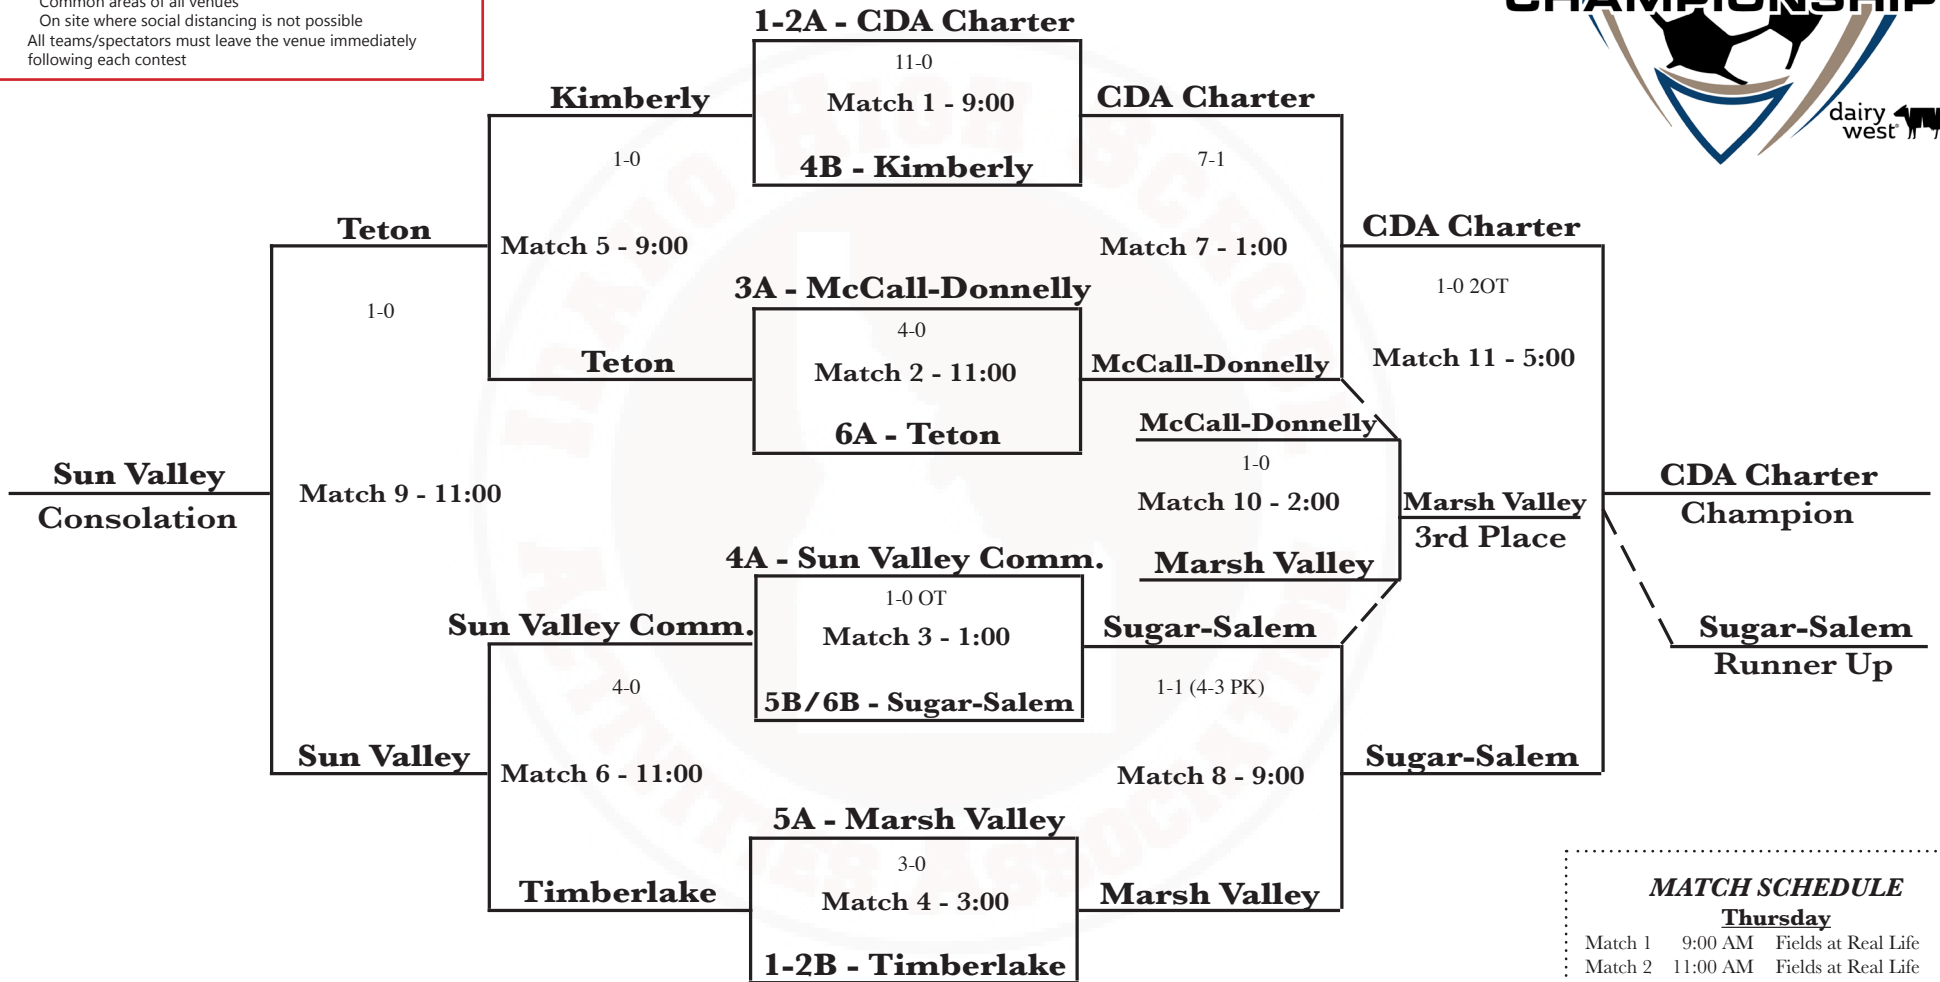

2020 COVID Guidelines

- Spectator tickets will be limited and will only be available online or through the GoFan app
- **THERE WILL NOT BE TICKETS AVAILABLE AT THE GATE**
- Link to GoFan <https://gofan.co/search>
- Separate tickets must be purchased for each match of the tournament
- Schools will receive a private link to distribute to parents/fans
- Only participating teams coaches cards will be accepted
- Masks will be required in the following areas:
 - Entry into all venues
 - Common areas of all venues
 - On site where social distancing is not possible
- All teams/spectators must leave the venue immediately following each contest

3A Girls

Fields at Real Life, Post Falls

October 22-24

5B - American Falls

4-1
Blackfoot HS
1:00 PM
Saturday October 17
6B - Sugar-Salem

State Play-In Match

MATCH SCHEDULE

Thursday

Match 1 9:00 AM Fields at Real Life
Match 2 11:00 AM Fields at Real Life
Match 3 1:00 PM Fields at Real Life
Match 4 3:00 PM Fields at Real Life

Friday

Match 5 9:00 AM Fields at Real Life
Match 6 11:00 AM Fields at Real Life
Match 7 1:00 PM Fields at Real Life