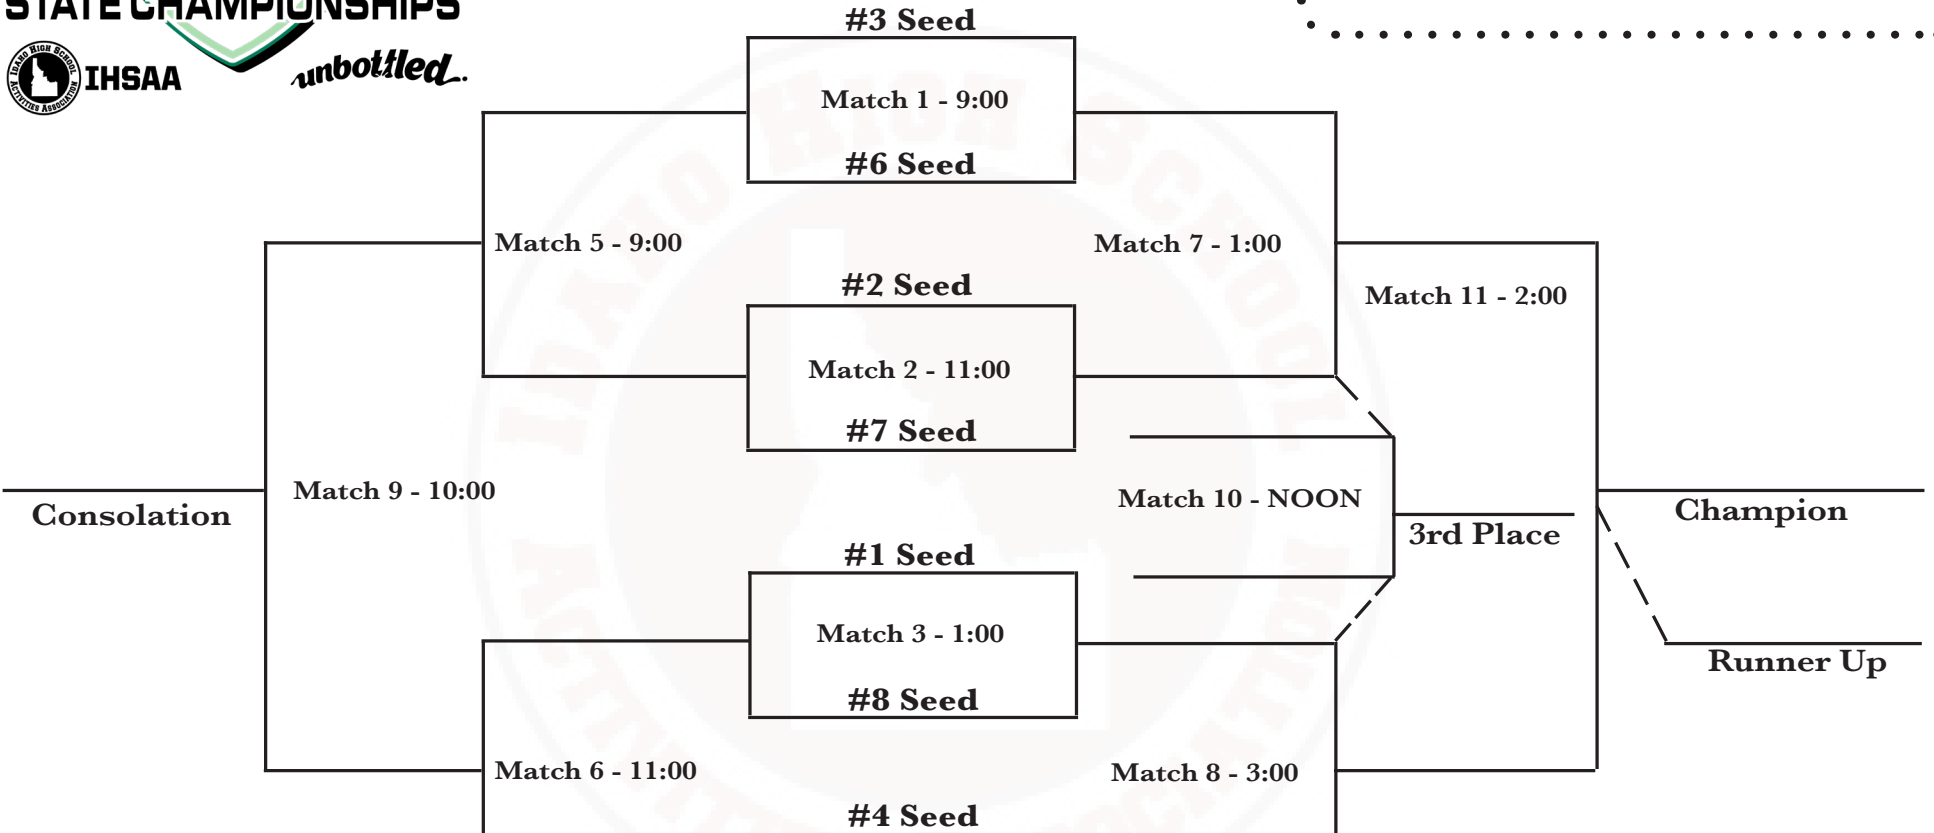

4A Girls
Real Life Fields, Post Falls
October 24-26

MATCH SCHEDULE

Thursday		
Match 1	9:00 AM	Real Life Fields 2
Match 2	11:00 AM	Real Life Fields 2
Match 3	1:00 PM	Real Life Fields 2
Match 4	3:00 PM	Real Life Fields 2
Friday		
Match 5	9:00 AM	Real Life Fields 2
Match 6	11:00 AM	Real Life Fields 2
Match 7	1:00 PM	Real Life Fields 2
Match 8	3:00 PM	Real Life Fields 2
Saturday		
Match 9	10:00 AM	Real Life Fields 2
Match 10	NOON	Real Life Fields 2
Match 11	2:00 PM	Real Life Fields 1

1-2B
Timberline HS (Boise)
1:00 PM (Mountain)
Saturday October 19
5B
State Play-In Match