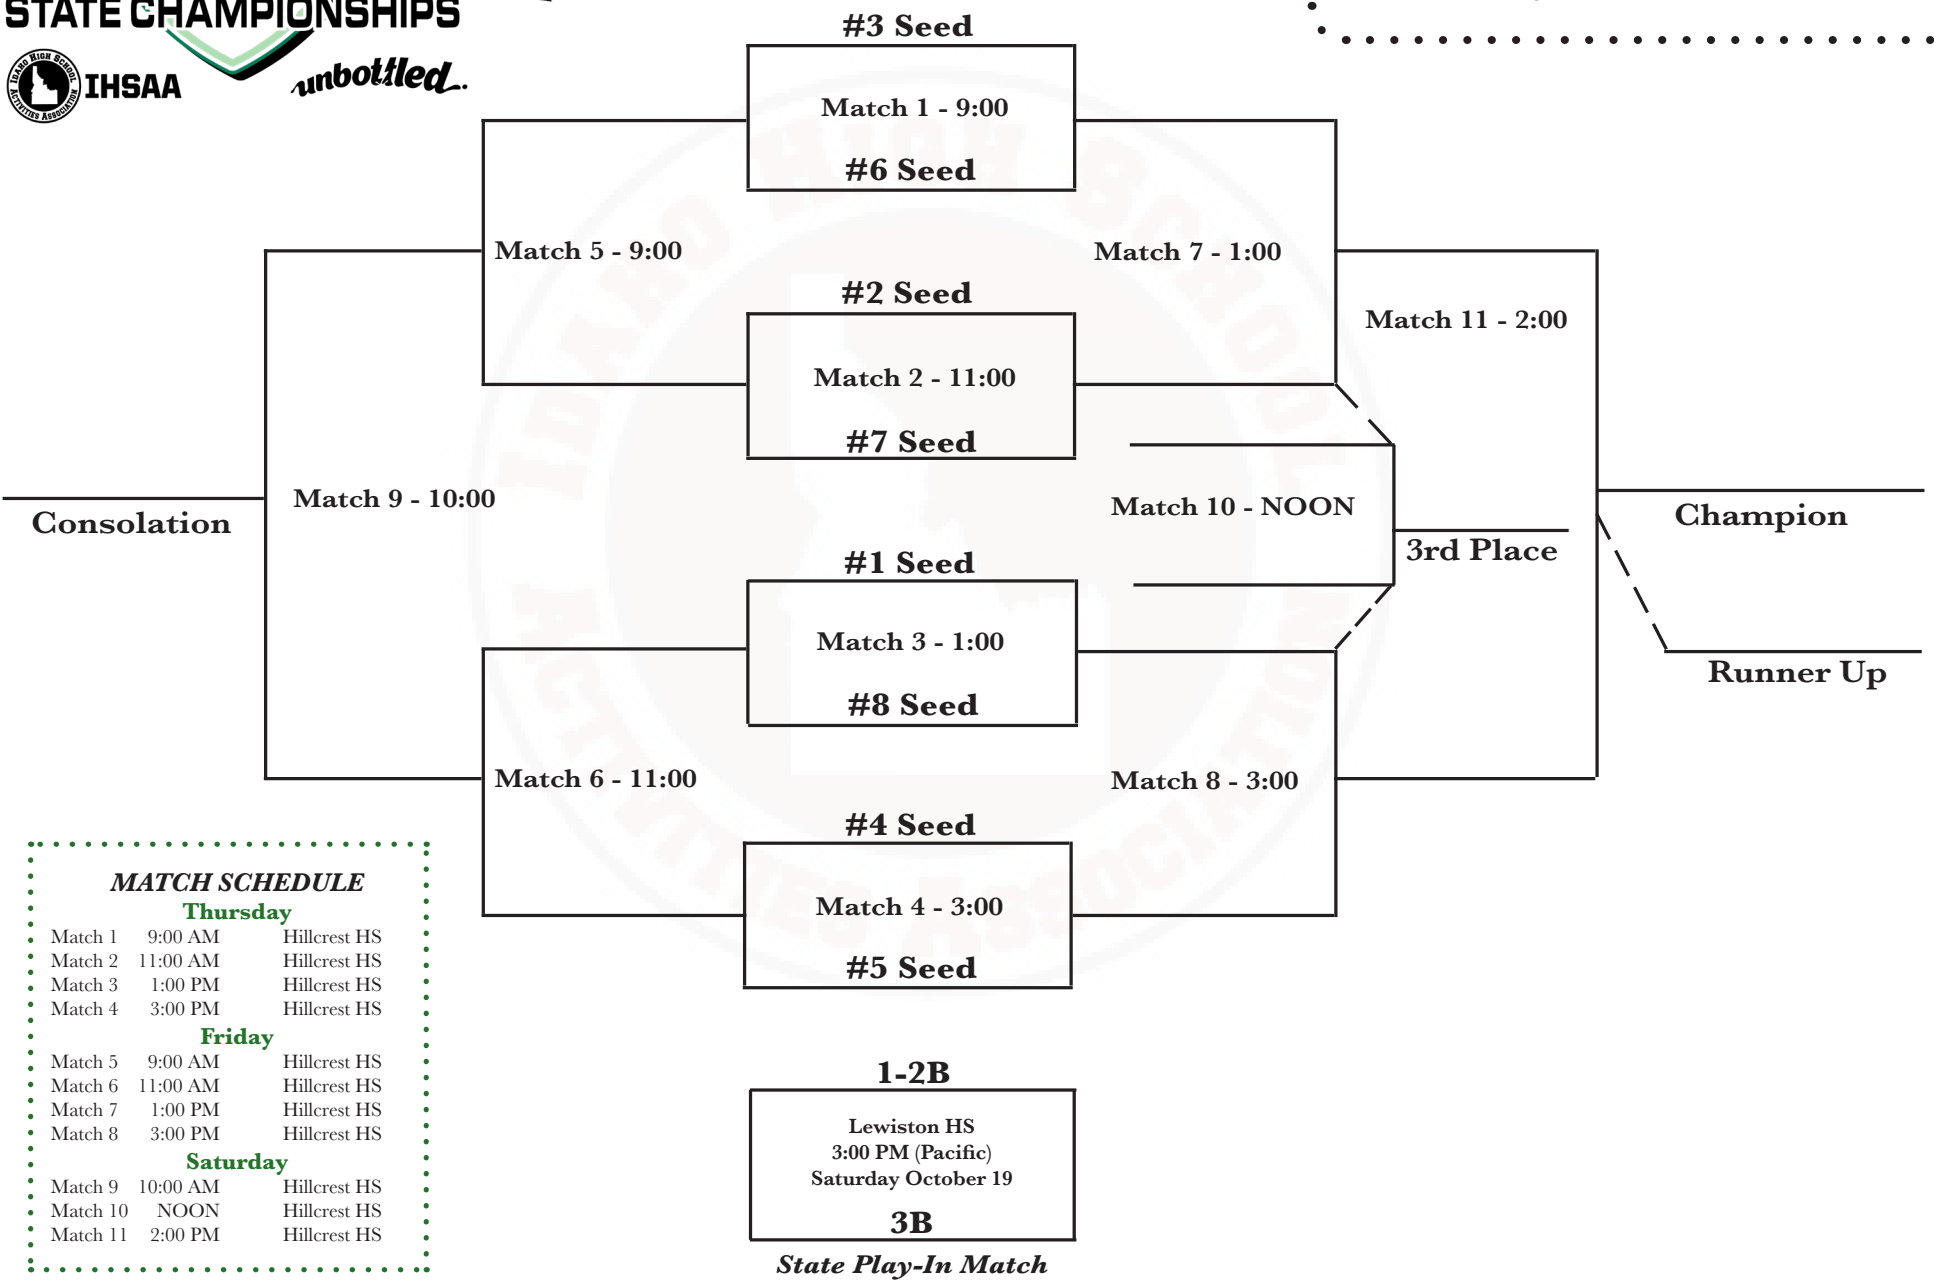

5A Girls
 Hillcrest HS, Idaho Falls
 October 24-26

MATCH SCHEDULE

Thursday

Match 1	9:00 AM	Hillcrest HS
Match 2	11:00 AM	Hillcrest HS
Match 3	1:00 PM	Hillcrest HS
Match 4	3:00 PM	Hillcrest HS

Friday

Match 5	9:00 AM	Hillcrest HS
Match 6	11:00 AM	Hillcrest HS
Match 7	1:00 PM	Hillcrest HS
Match 8	3:00 PM	Hillcrest HS

Saturday

Match 9	10:00 AM	Hillcrest HS
Match 10	NOON	Hillcrest HS
Match 11	2:00 PM	Hillcrest HS

1-2B
 Lewiston HS
 3:00 PM (Pacific)
 Saturday October 19
3B
State Play-In Match