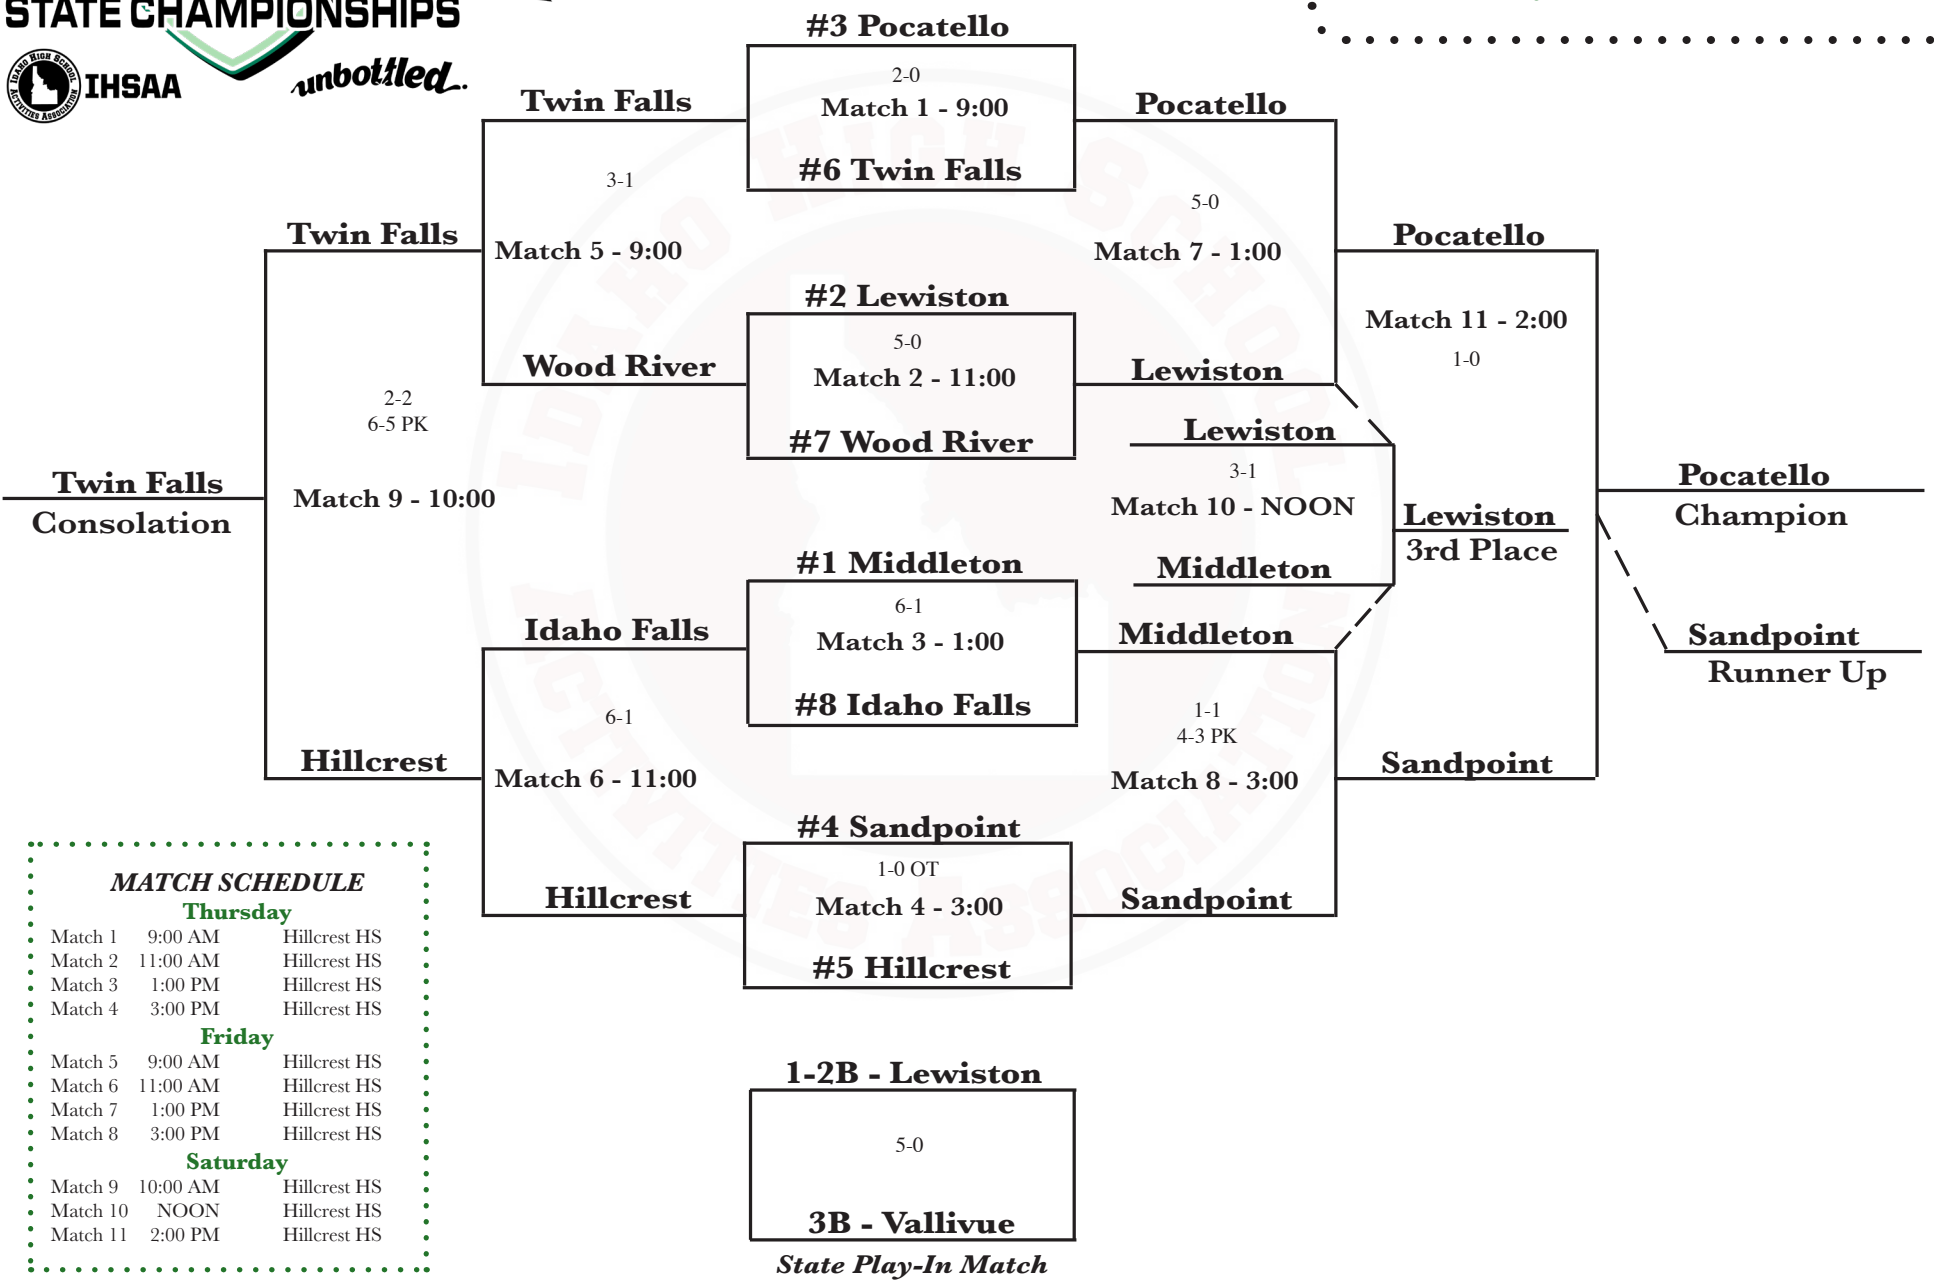

5A Girls

Hillcrest HS, Idaho Falls
October 24-26

MATCH SCHEDULE

Thursday

Match 1	9:00 AM	Hillcrest HS
Match 2	11:00 AM	Hillcrest HS
Match 3	1:00 PM	Hillcrest HS
Match 4	3:00 PM	Hillcrest HS

Friday

Match 5	9:00 AM	Hillcrest HS
Match 6	11:00 AM	Hillcrest HS
Match 7	1:00 PM	Hillcrest HS
Match 8	3:00 PM	Hillcrest HS

Saturday

Match 9	10:00 AM	Hillcrest HS
Match 10	NOON	Hillcrest HS
Match 11	2:00 PM	Hillcrest HS