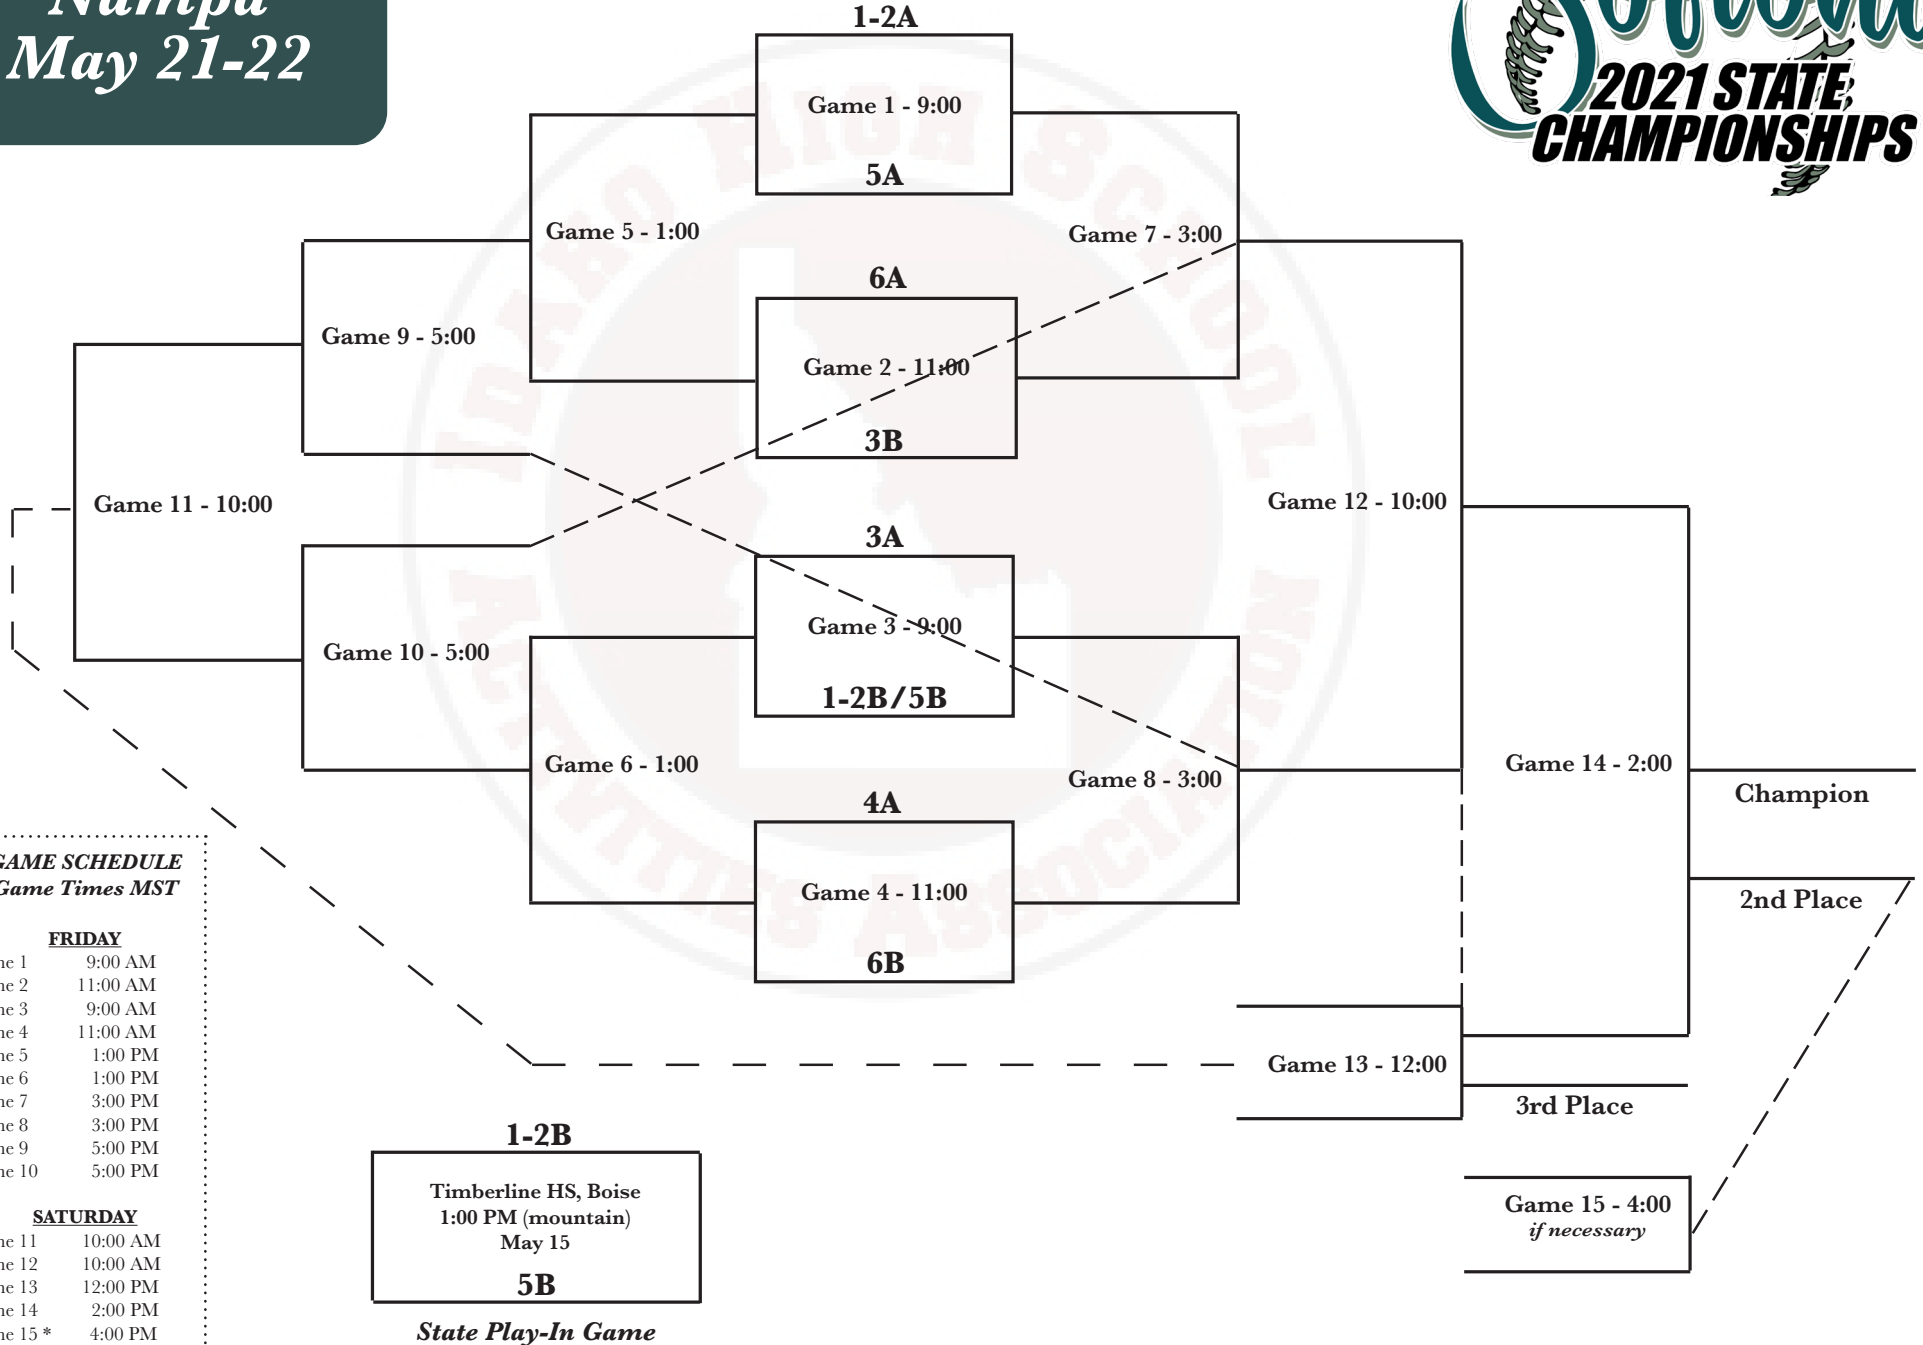

2A
West Park
Nampa
May 21-22

1-2B
5B
State Play-In Game

Timberline HS, Boise
 1:00 PM (mountain)
 May 15

GAME SCHEDULE
 Game Times MST

FRIDAY	
Game 1	9:00 AM
Game 2	11:00 AM
Game 3	9:00 AM
Game 4	11:00 AM
Game 5	1:00 PM
Game 6	1:00 PM
Game 7	3:00 PM
Game 8	3:00 PM
Game 9	5:00 PM
Game 10	5:00 PM
SATURDAY	
Game 11	10:00 AM
Game 12	10:00 AM
Game 13	12:00 PM
Game 14	2:00 PM
Game 15*	4:00 PM